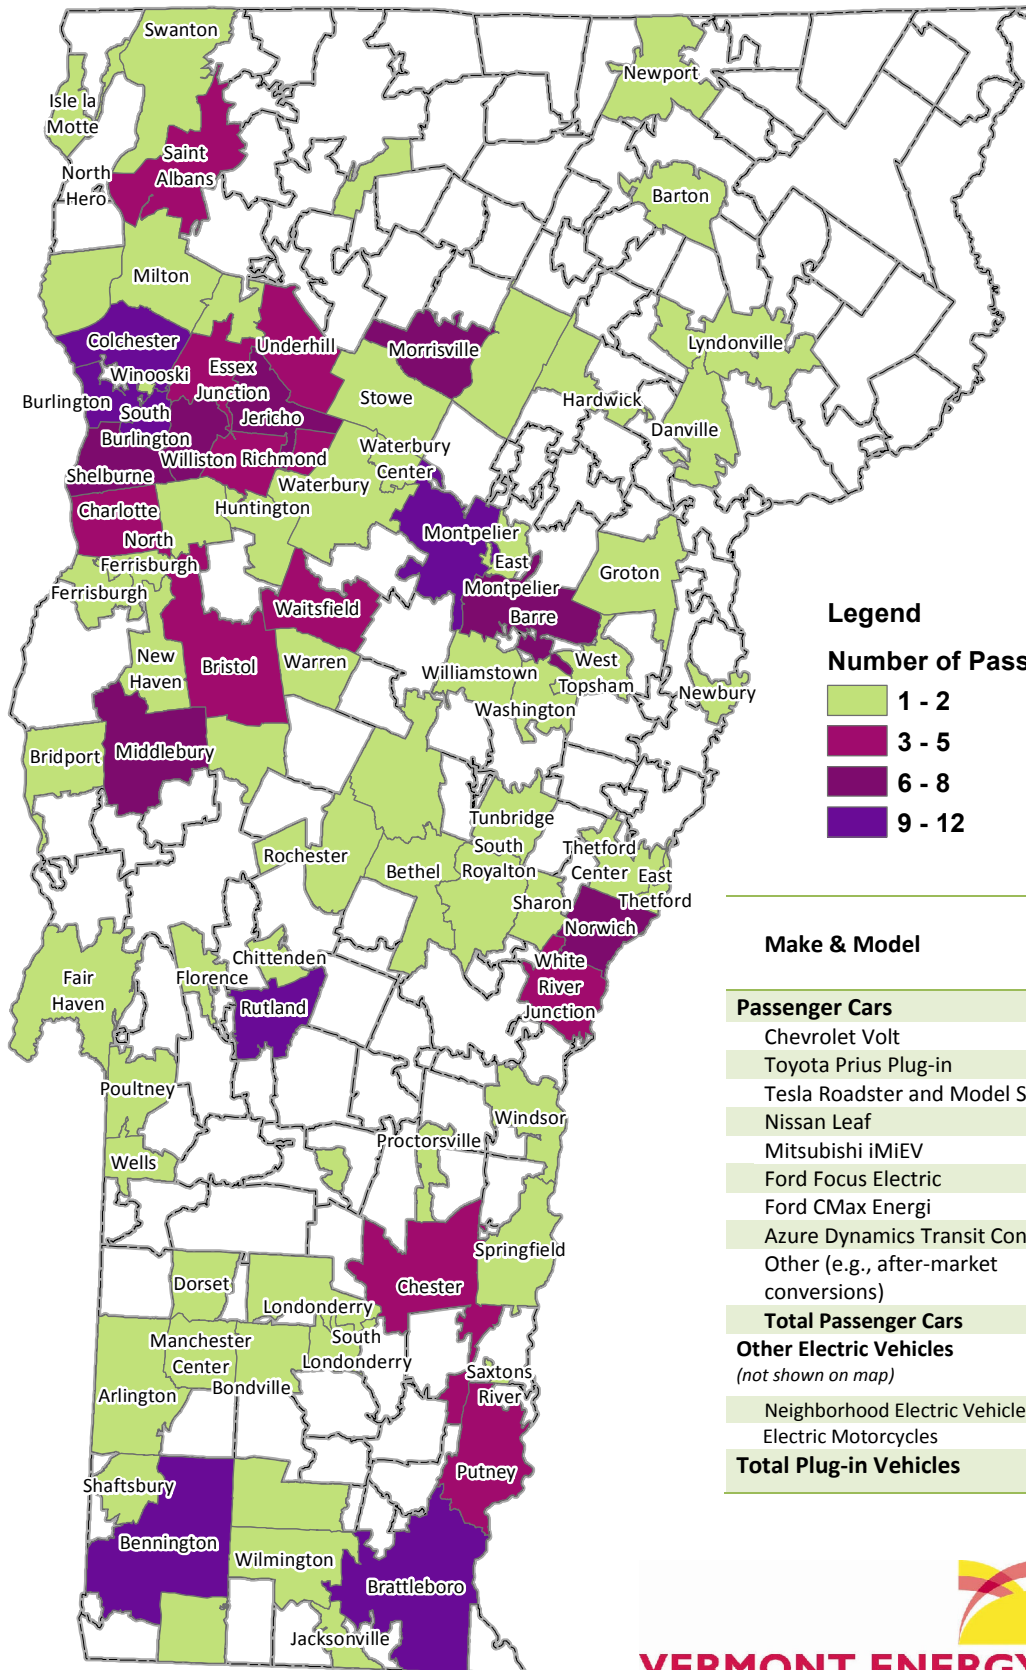

Electric Vehicles Registered in Vermont

As of April 2013

Legend

Number of Passenger EVs in zip code

- 1 - 2
- 3 - 5
- 6 - 8
- 9 - 12

Make & Model	Number Registered Statewide
Passenger Cars	
Chevrolet Volt	56
Toyota Prius Plug-in	108
Tesla Roadster and Model S	12
Nissan Leaf	22
Mitsubishi iMiEV	8
Ford Focus Electric	1
Ford CMax Energi	1
Azure Dynamics Transit Connect Van	1
Other (e.g., after-market conversions)	29
Total Passenger Cars	238
Other Electric Vehicles	
<i>(not shown on map)</i>	
Neighborhood Electric Vehicles (GEMs)	56
Electric Motorcycles	17
Total Plug-in Vehicles	311

Data Source:
Vermont Department of Motor Vehicles vehicle registration database as of 4/2013. EVs distinguished by fuel type, model and/or VIN.