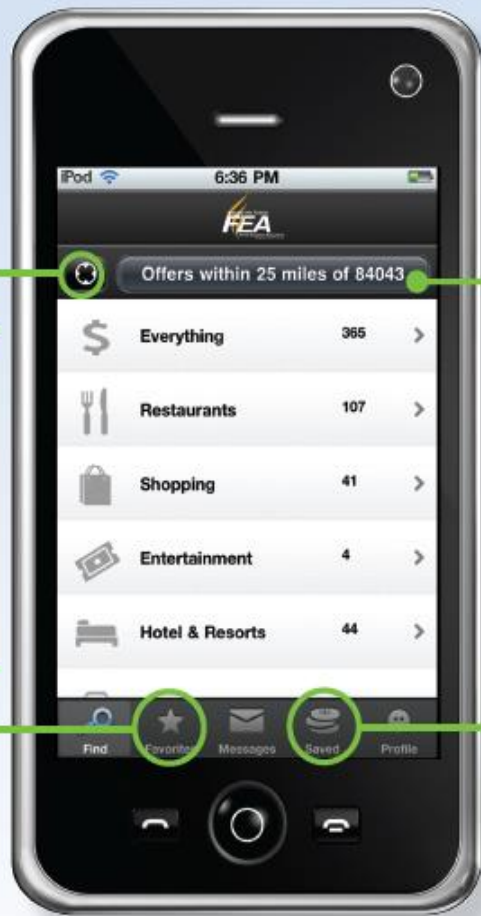

1. Download the  app from the iTunes App Store or Android Market*.
2. Register using:

Registration Code	
9389	Your FEA membership ID

With the FEA MyDeals App you get:

- Show-your-phone discounts at 75,000 places.
- GPS searching and mapping.
- National chains and local favorites.
- Track your savings.

*Currently available for the iPhone, iPad, iPod Touch and Android.

Member Home Page

Displays offers in surrounding area

Filters by category

Remembers favorites for fast access

Updatable search criteria (city, state, zip, radius)

Tracks savings to date

Search Results – Map View

Expands and narrows view using touchscreen

Updates search from center of map

Connects to offer page & mobile coupon

Provides travel directions

Merchant Offer Page

Remembers favorite
merchants

Plots location
on map

Calls directly from touch screen

Displays coupon for redemption

The Mobile Coupon – Redeemable In Store

Member shows phone to save

Allows member to track savings