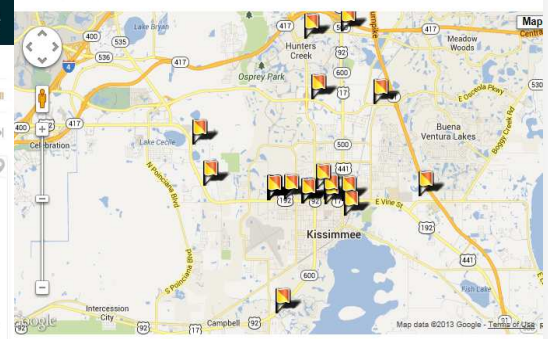

Tallahassee, FL, US
Distance: 1.8

(8183) Locations

Tallahassee, FL, US
Distance: 1.9

(2955) Locations

Browse by merchant name or by category, even if you don't have a specific merchant in mind.

Research tells us that not every member wants to view their deals the same way. The FEA/Access Discount Website presents members with a variety of viewing options.

SEARCH KISSIMMEE, FL, USA 25 miles of Kissimmee

HUNDREDS OF DEALS TO CHOOSE FROM

Refine Your Results

Home > Search

204 results for: Dining & Food

MAP VIEW

Sort by: Distance Results per page: 20 1-20 of 20

SEARCH KISSIMMEE, FL, USA 25 miles of Kissimmee

HUNDREDS OF DEALS TO CHOOSE FROM

Refine Your Results

Home > Search

204 results for: Dining & Food

GRID VIEW

Sort by: Distance Results per page: 20 1-20 of 204

SEARCH KISSIMMEE, FL, USA 25 miles of Kissimmee

HUNDREDS OF DEALS TO CHOOSE FROM

Refine Your Results

Home > Search

204 results for: Dining & Food

LIST VIEW

Sort by: Distance Results per page: 20 1-20 of 204

CATEGORIES

- Automotive
- Car Rental
- Condos & Resorts
- Cruise
- Dining & Food
- Education Only
- Entertainment & Recreation
- Golf
- Health & Beauty
- Home & Garden
- Hotel
- Movies
- Services
- Shopping
- Ski & Snowboard
- Travel