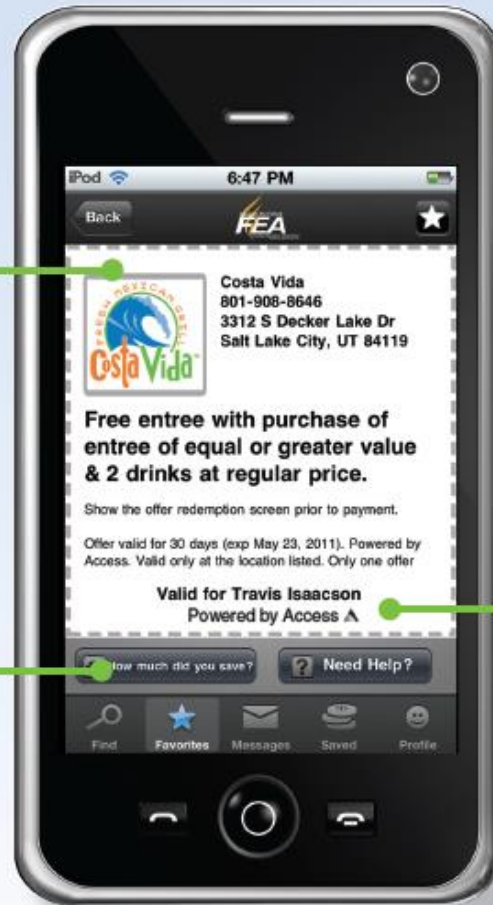

Tracks savings to date

Search Results – Map View

Expands and narrows view using touchscreen

Updates search from center of map

Connects to offer page & mobile coupon

Provides travel directions

Merchant Offer Page

Remembers favorite
merchants

Plots location
on map

Calls directly from touch screen

Displays coupon for redemption

The Mobile Coupon – Redeemable In Store

Member shows phone to save

Allows member to track savings