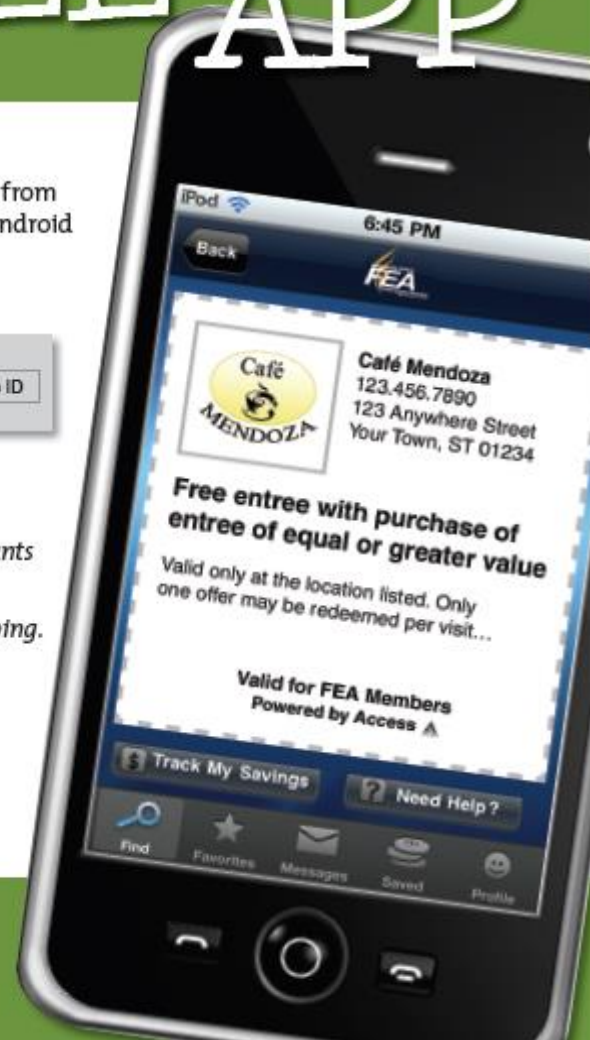

DON'T FORGET ABOUT OUR MOBILE APP !

features America's largest "show your phone" mobile coupon network.

Our mobile app doesn't replace the traditional way that FEA members access their member benefits - it's just the newest way that members can find, save, and redeem offers when on the go.

get your FREE APP

1. Download the app from the iTunes App Store or Android Market*.
2. Register using:

Registration Code	
9389	Your FEA membership ID

With the FEA MyDeals App you get:

- Show-your-phone discounts at 75,000 places.
- GPS searching and mapping.
- National chains and local favorites.
- Track your savings.

*Currently available for the iPhone, iPad, iPod Touch and Android.