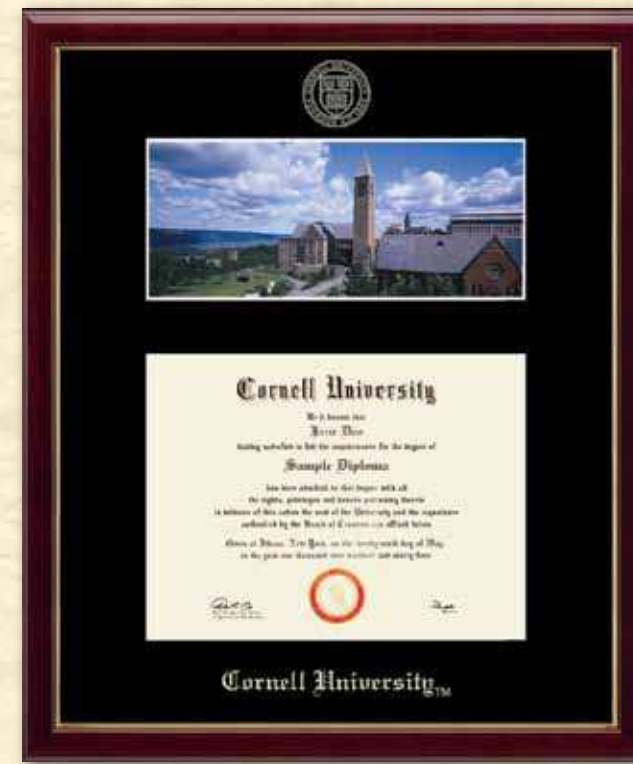

Some Milestones You'll Want to Remember Forever...

Earning a degree from Cornell University is one of them. The Cornell Store proudly offers you diploma frames custom-designed for Cornell University by Church Hill Classics®, a premier manufacturer of handcrafted frames with conservation-caliber matting and backing that meet the stringent Library of Congress standards for document preservation.

Our diploma and award frames feature:

- High-quality, solid wood frame mouldings
- Archival, museum-quality matting, backing, and mounting materials
- Beautiful document presentation
- Superior protection from damage and discoloration

Silver Engraved Medallion Edition

A silver engraved medallion of the official Cornell seal and silver embossing of "Cornell University" on the rich black mat add elegance to this stately frame. The Devonshire moulding is crafted of hardwood with a dark espresso satin finish and silver inner lip. Dimensions: 21.75" x 18.75".
1488 (SKU# 1054548) Diploma Frame **$219.99**
2061 (SKU# 7077456) Award Frame **$119.99**
1486 (SKU# 1054664) Award Frame **$169.99**
1487 (SKU# 1054575) Matching Devon Photo Frame **$59.99**

Embossed "Eclipse" Edition

Black embossing of Cornell University's official seal and name add prestige to this classic style, which features red and black archival museum matting and a hardwood Eclipse moulding with a black satin finish. Dimensions: 20.5" x 18.5".
2727 (SKU# 1248380) **$169.99**

Embossed "Regency Gold" Edition