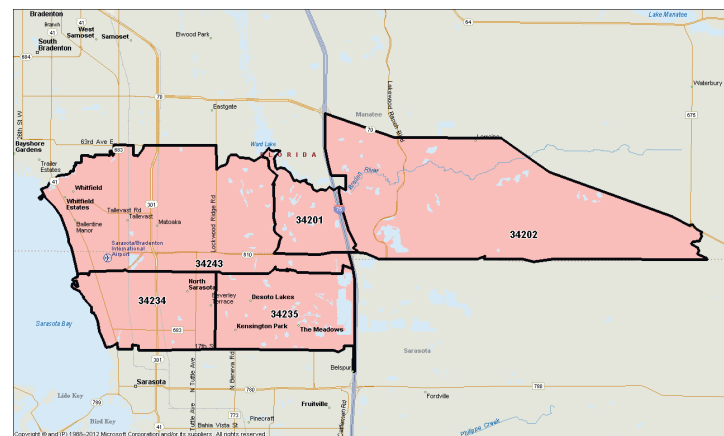

University Parkway Zip Code Distribution

34201 University	34235 The Meadows
34202 Lakewood Ranch	34343 Whitfield
34240 Sarasota	34343 Palm Aire
34243 Sarasota	

Making the best zip codes better!

Distribution

Manatee Community News 33,000
University Community News 17,000

▶ Total: 50,000

Community News Rates

Community News (Manatee Only)

	1x-3x	4x-12x	13x-25x	26x-52x
FP	$1,250	$1,050	$880	$745
Half	$725	$625	$500	$440
Quarter	$425	$365	$260	$230
Eighth	$300	$215	$150	$120
Sixteenth	$180	$130	$110	$95
6"	$150	$110	$85	$75
4"	$125	$85	$65	$60
Color	$150	$100	$50	Included

Community News (University Parkway Only)

	1x-3x	4x-12x	13x-25x	26x-52x
FP	$800	$675	$575	$485
Half	$475	$400	$325	$285
Quarter	$275	$235	$169	$150
Eighth	$195	$140	$95	$75
Sixteenth	$115	$85	$70	$60
6"	$99	$68	$55	$50
4"	$85	$50	$45	$40
Color	$150	$100	$50	Included

Community News (Combination/Both)

	1x-3x	4x-12x	13x-25x	26x-52x
FP	$1,750	$1,450	$1,250	$1,050
Half	$1,000	$850	$700	$625
Quarter	$595	$500	$375	$320
Eighth	$425	$299	$210	$175
Sixteenth	$250	$180	$155	$125
6"	$210	$150	$125	$100
4"	$175	$115	$95	$85
Color	$150	$100	$50	Included