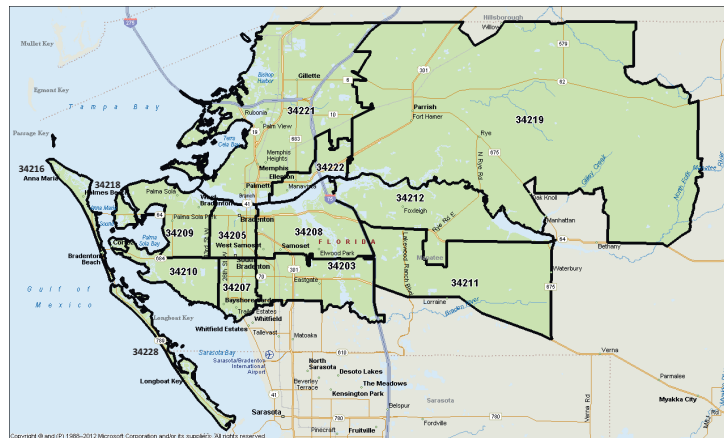

Manatee Zip Code Distribution

34203 Bradenton	34215 Cortez
34205 Bradenton	34216 Anna Maria
34207 Bradenton	34217 Brad Beach
34208 Bradenton	34218 Holmes Bch
34209 Bradenton	34219 Parrish
34210 Bradenton	34221 Palmetto
34211 Bradenton	34222 Ellenton
34212 Bradenton	34228 Longboat Key