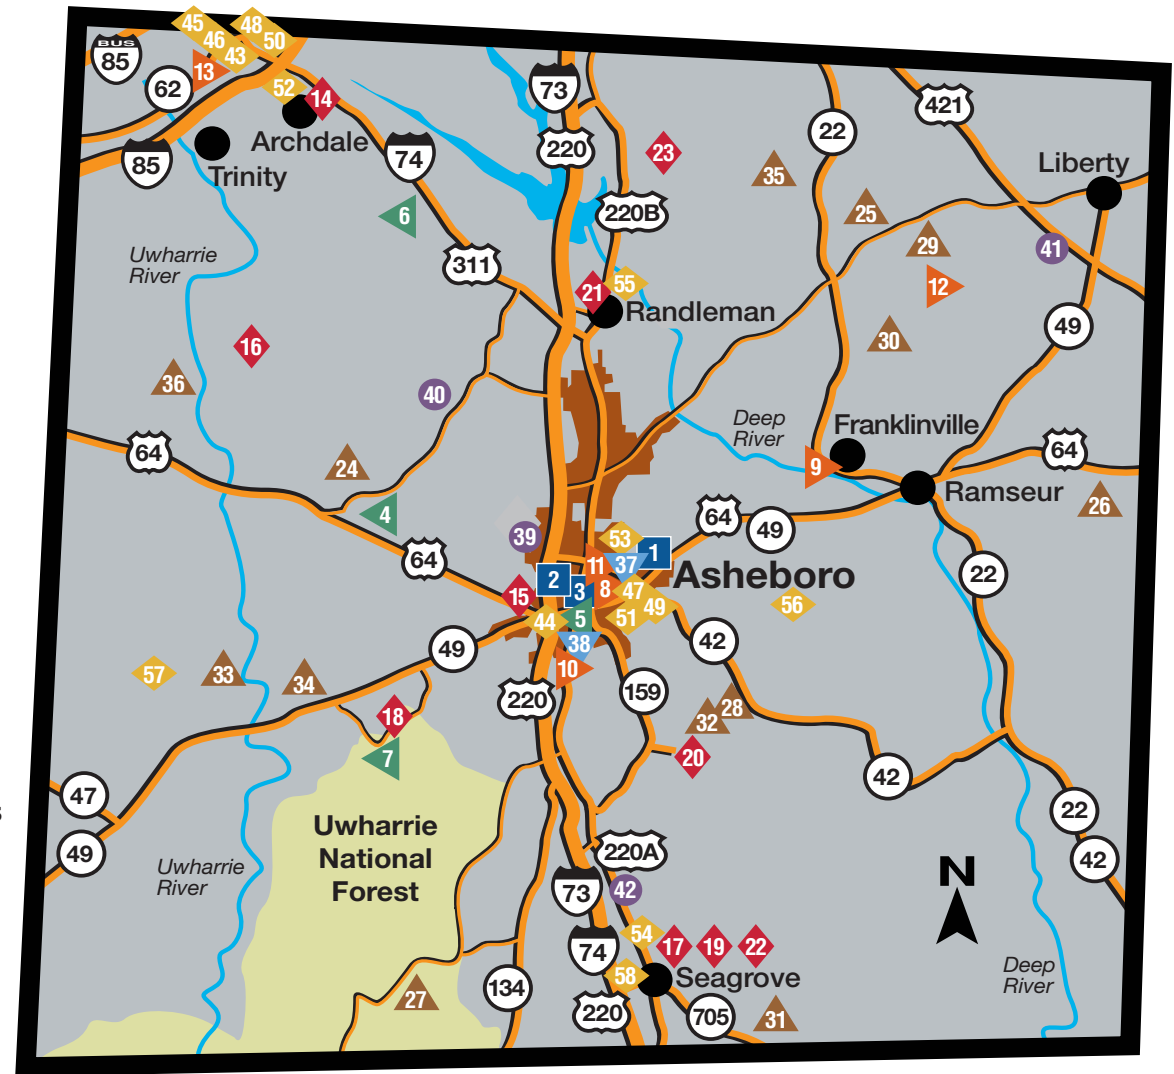

Outdoor Fun

- 24 Caraway Alpacas
- 25 Goat Lady Dairy
- 26 Millstone Creek Orchards
- 27 Pisgah Covered Bridge

- 28 Richland Creek Zip Line Canopy Tour
- 29 Rising Meadow Farm
- 30 Routh Horse Ranch
- 31 Seagrove Orchids
- 32 Sunny Slopes Farm & Ranch
- 33 Toms Creek Farm & Nursery
- 34 Uwharrie Mountains - Birkhead Wilderness Area
- 35 Whitaker Farms
- 36 Zimmerman Vineyards

Parks & Recreation

- 37 Family Sports Center
- 38 Roll-A-Bout Skating Center

Sports

- 39 Asheboro Copperheads Baseball
- 40 Caraway Speedway
- 41 Liberty Raceway Park
- 42 Zoo City Motor Sports Park

Accommodations - Hotels

- 43 Comfort Inn - Archdale
- 44 Comfort Inn - Asheboro
- 45 Country Inn & Suites by Carlson - Archdale
- 46 Fairfield Inn & Suite by Marriott - Archdale
- 47 Fairfield Inn & Suites by Marriott - Asheboro
- 48 Hampton Inn - Archdale
- 49 Hampton Inn - Asheboro
- 50 Holiday Inn Express & Suites - Archdale
- 51 Holiday Inn Express & Suites - Asheboro
- 52 Innkeeper Motor Lodge - Archdale
- 53 Quality Inn - Asheboro

Accommodations - Bed & Breakfast Inns

- 54 Duck Smith House Bed & Breakfast Inn
- 55 Hill Top Bed & Breakfast
- 56 Hunter's Run Lodge
- 57 Parkside Bed & Barn
- 58 Seagrove Stoneware Inn

Area maps are also available at the Heart of North Carolina Visitors Bureau in downtown Asheboro. 800-626-2672

Copyright ©2009. All rights reserved. Property of Randolph County Tourism Development Authority. No unauthorized reproductions.