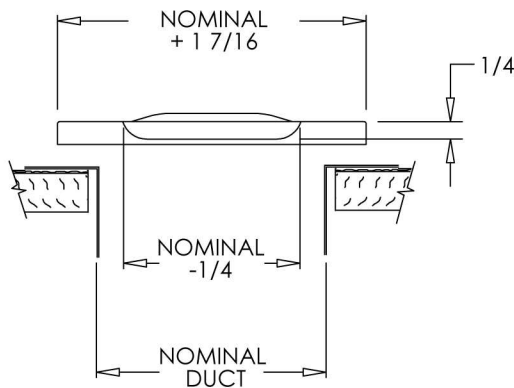

Custom Plating:

☐ Polished Brass	☐ Black Nickel
☐ Antique Brass	☐ Oil Rub Bronze
☐ Polished Chrome	☐ Pewter
☐ Satin Nickel	

TS