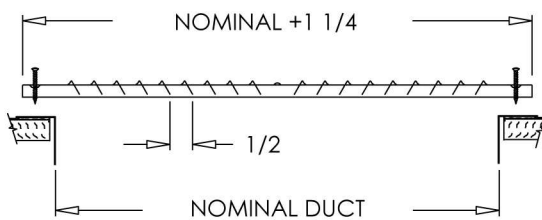

TS

PROJECT

SUBMITTAL REVIEW

LOCATION

ENGINEER

ARCHITECT

CONTRACTOR