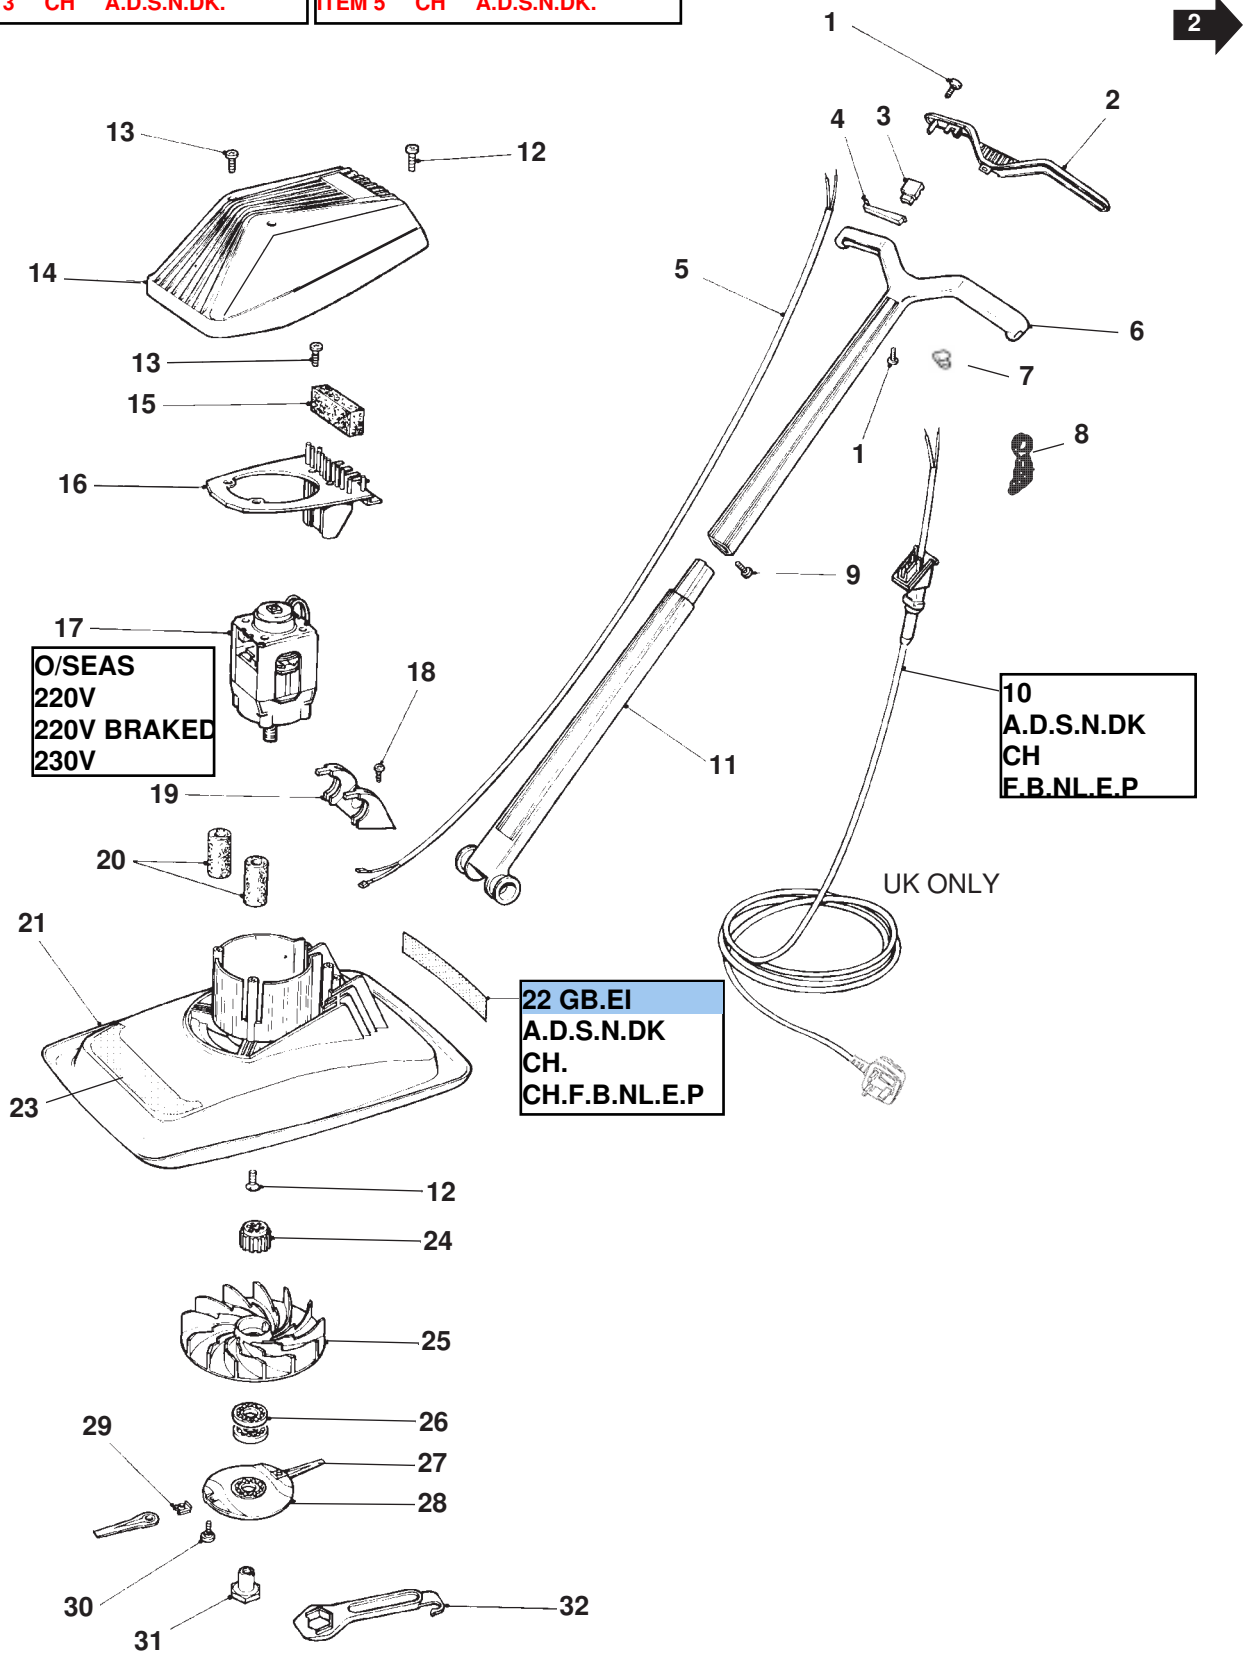

MODEL	Minimo E25
PRODUCT NO.	9632535, 9632536, 9632538, 9632539

ITEM 3 CH A.D.S.N.DK.

ITEM 5 CH A.D.S.N.DK.

MODEL	Minimo E25
PRODUCT NO.	9632535, 9632536, 9632538, 9632539

KEY	PART NUMBER	DESCRIPTION	QTY
01	5146824-00/7	SCREW	4
02	5117649-64/9	HANDLE COVER	1
03	5137630-04/1	SWITCH	1 GB.El.F.B.NL.E.P.
	5137894-00/1	SWITCH	1 CH.
	5138074-01/7	SWITCH	1 A.D.DK.S.N.
04	5137609-02/9	SWITCH LEVER	1
05	5148279-54/9	INTERNAL LEAD	1 GB.El.F.B.NL.E.P.
	5148279-58/0	INTERNAL LEAD	1 CH.
	5148279-55/6	INTERNAL LEAD	1 A.D.DK.S.N.
06	5106536-68/2	HANDLE,UPPER	1
07	5148709-00/8	P CLIP	1 A.D.DK.S.N.
08	5126240-01/8	CABLE GUIDE	1 A.D.DK.S.N.
09	5146824-00/7	SCREW	1
10	5138043-04/6	LEAD,CONNECTING	1 GB.El.
	5138043-05/3	LEAD,CONNECTING	1 CH.
	5138043-02/0	LEAD,CONNECTING	1 F.B.NL.E.P.
	5138043-03/8	LEAD,CONNECTING	1 A.D.DK.S.N.
11	5106486-68/0	HANDLE,LOWER	1
12	5148519-01/9	SCREW	5
13	5146824-00/7	SCREW	4
14	5127006-04/6	COWLING,PRINTED	1
15	5137824-00/8	FILTER	1
16	5106409-00/5	FILTER SUPPORT	1
17	5150013-01/8	MOTOR 240V	1 GB.El. Use with product No: 9632535 ONLY
	5150013-02/6	MOTOR 220V	1 CH.F.B.NL.E.P. Use with product No: 9632536 ONLY
	5150003-02/7	MOTOR BRAKED 220V	1 A.D.DK.S.N. Use with product No: 9632538 ONLY
	5150003-00/1	MOTOR 230V	1 CH.F.B.NL.E.P.A.D.DK.S.N.
18	5148519-01/9	SCREW	2
19	5117302-68/6	HANDLE LOCK	1
20	5148763-00/5	SEAL,TUBE	2
21	5106405-01/1	HOOD	1
22	5137854-00/5	LABEL WARNING	1 GB.El.
	5138201-00/8	LABEL,WARNING	1 CH.F.B.NL.E.P.
	5137987-01/1	LABEL,WARNING	1 CH.
	5138203-00/4	LABEL,WARNING	1 A.D.DK.S.N.
23	5126732-01/4	LABEL,FLYMO	1
24	5126983-01/3	INSERT,IMPELLER	1
25	5117305-01/0	IMPELLER	1
26	5126987-00/6	SPACER,BLADE	2
27	5137851-00/1	CUTTER,PLASTIC	2 GB.El.CH.F.B.NL.E.P.
	5137852-00/9	CUTTER,METAL	2 CH.F.B.NL.E.P.A.D.DK.S.N.
28	5117338-00/3	DISC	1
29	5148698-00/3	LUG NUT	2
30	5148844-00/3	SCREW	2
31	5137823-00/0	NUT BLADE	1
32	5126682-00/3	SPANNER/SCRAPER	1