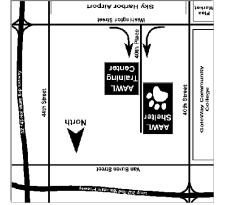

- From the Loop 202, go south on 44th Street and then west on Washington to 40th Place.  
 - From Interstate 10, go north on State Route 143, get off on Washington and then go west to 40th Place.  
 - From State Route 143, exit at Washington and then go west to 40th Place.  
 - From State Route 153, exit at Washington and then go west to 40th Place.

\_\_\_\_\_ Time: \_\_\_\_\_  
 \_\_\_\_\_ Date: \_\_\_\_\_  
 \_\_\_\_\_ Contact person: \_\_\_\_\_

\_\_\_\_\_ is having their birthday party at the Arizona Animal Welfare League & SPCA! In lieu of gifts, please bring a donation to the AAWL in honor of their special day!