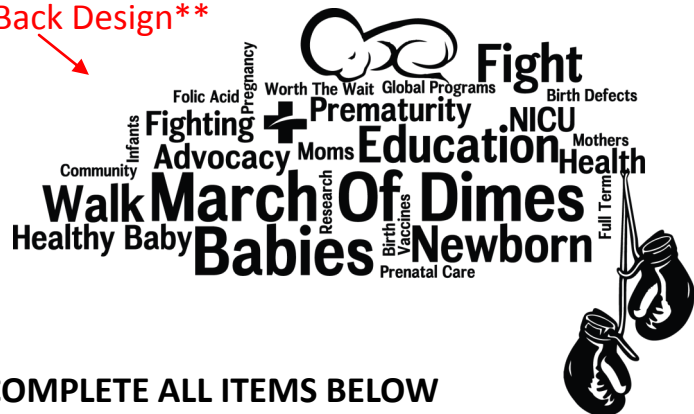

Back Design**

COMPLETE ALL ITEMS BELOW

Name: _____

EE#: _____ DEPT: _____

Phone: _____

Price: \$15 .00 (\$17.00 for 3X/4X) Total: _____

Payroll Deductions: 1 2

Circle Style: Crew Neck V-Neck

Circle Color: Charcoal Gray Purple

Circle Size:

XS* S M L XL 2XL 3XL* 4XL*

*Available only in crew neck. (4XL available in charcoal/crew only)

RETURN COMPLETE FORM TO ASHLY LANCASTER

DEADLINE TO ORDER FRIDAY, MARCH 4TH