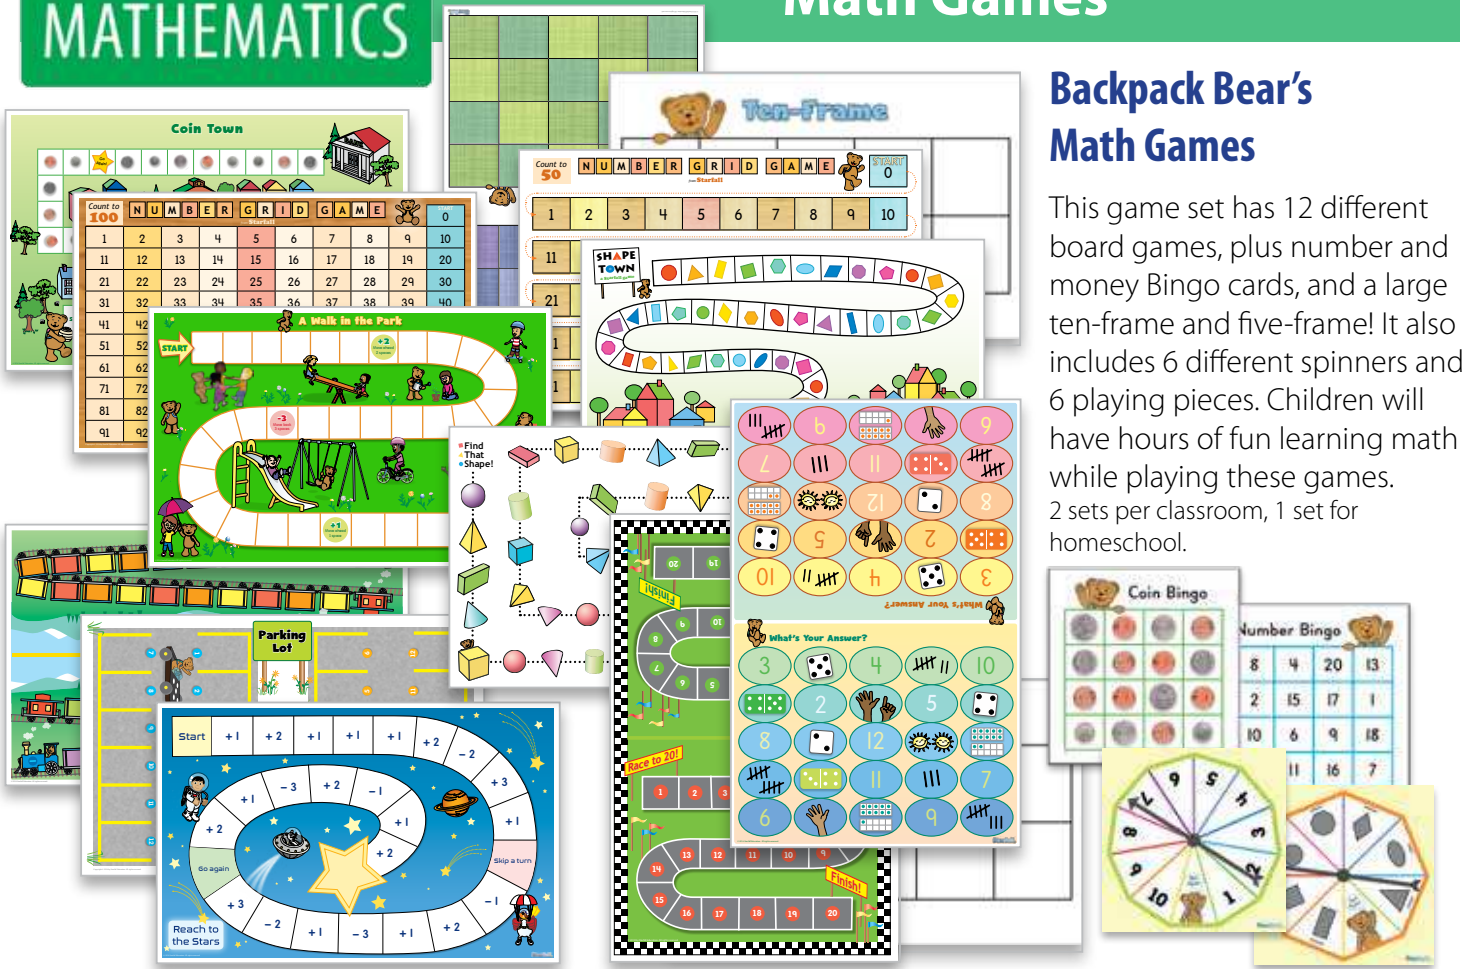

Kindergarten MATHEMATICS

Math Games

Backpack Bear's Math Games

This game set has 12 different board games, plus number and money Bingo cards, and a large ten-frame and five-frame! It also includes 6 different spinners and 6 playing pieces. Children will have hours of fun learning math while playing these games. 2 sets per classroom, 1 set for homeschool.

Math Instructional Card Set

Backpack Bear's Math Instructional Cards

743 cards plus dividers

Numerals Cards 5 8 16

Dice

Shape Photographs

Weather Cards

Dominoes

Money

Thermometer Cards

Ten-Frames

Pictures with Price Tags

Temperature Scenes

Tally Marks

Measuring Tools

Addition Equations 3 + 2 2 + 6

Shapes

People Who Measure

Subtraction Equations 5 - 2 7 - 6