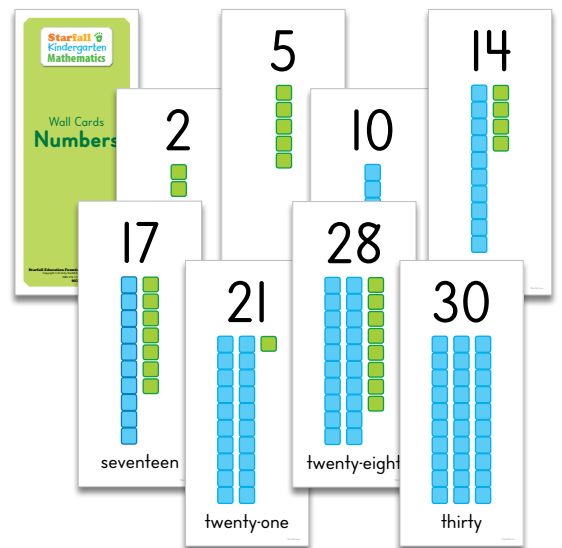

Wall Cards for Numbers 0 through 30

These **Wall Cards** each include the numeral, the number word, and blocks which clearly illustrate place value.