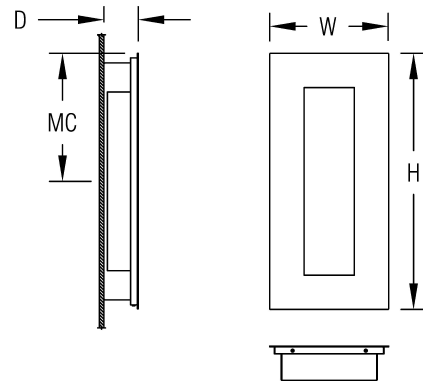

REO INTERIOR WALL

AIW10363

JOB NAME

TYPE

ADA

Reo can be mounted to any wall surface and comply with ADA requirements while providing supplemental side illumination. Five optional color gels add a splash of color, serving as a guide or visual path. The ability to complement any style comes standard.

Dimensions

W	H	D	MC
13.0 in	28.0 in	3.7 in	14.0 in
330 mm	711 mm	94 mm	356 mm

Weight

Hanging weight: 25.0 lb (11.4 kg).

Features

- Integral Class II power supply included, eliminating the need for remote mounting, simplifying installation.
- Formed metal construction provides durable protection for internal components and is recyclable.
- Embossed stainless steel-linear and crosshatch face plate option adds a unique, metal accent and texture to a space.
- Durable wood laminate faceplate option adds a warm, natural texture to a space.
- Fixture adds a splash of color to a space with theatrical color gels. Standard colors are available with other colors available upon request. Contact factory to customize a color gel that coordinates with your application.
- Standard thermoset polyester powder coat paint provides durable protection in a palette of color options. Custom colors available upon request.
- Compliant with Americans with Disabilities Act (ADA) requirements.