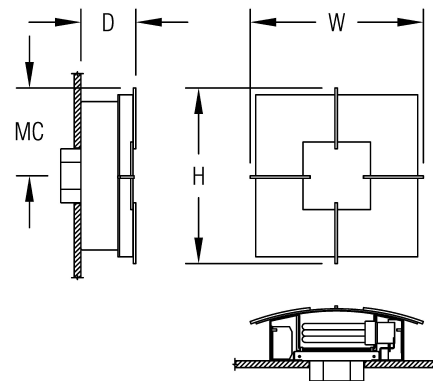

SEBRING INTERIOR WALL

AIW9674

JOB NAME

TYPE

EMI
ADA

The Sebring ADA compliant sconce with integral emergency battery back-up option provides a designers "eye" to the world around it. Optional color gels can be provided to give the "eye" a splash of color while offering visual interest in any space. The fixture can be designed for any application where ADA compliance, path of egress lighting, and sophisticated styling is required. Choose from a palette of painted and metal finishes.

Dimensions

W	H	D	MC
13.0 in	13.0 in	4.0 in	6.5 in
330 mm	330 mm	102 mm	165 mm

Weight

Hanging weight: 25.0 lb (11.4 kg).

Features

- Integral Class II power supply included, eliminating the need for remote mounting, simplifying installation.
- TL (top lens) and BL (bottom lens) standard with any LED module.
- Formed metal construction provides durable protection for internal components and is recyclable.
- Solid metal accents add high-quality, decorative element to fixture.
- Fixture adds a splash of color to a space with theatrical color gels. Standard colors are available with other colors available upon request. Contact factory to customize a color gel that coordinates with your application.
- Emergency battery provides a minimum of 90 minutes illumination, meeting National Fire Protection Association Life Safety Code requirements. Consult factory for lumen output.
- Compliant with Americans with Disabilities Act (ADA) requirements.