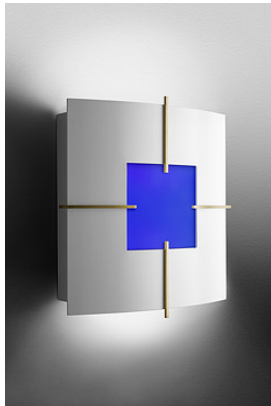

SEBRING INTERIOR WALL

AIW9674

JOB NAME

TYPE

EMI
ADA

The Sebring ADA compliant sconce with integral emergency battery back-up option provides a designers "eye" to the world around it. Optional color gels can be provided to give the "eye" a splash of color while offering visual interest in any space. The fixture can be designed for any application where ADA compliance, path of egress lighting, and sophisticated styling is required. Choose from a palette of painted and metal finishes.

Dimensions

W	H	D	MC
13.0 in	13.0 in	4.0 in	6.5 in
330 mm	330 mm	102 mm	165 mm

Weight

Hanging weight: 25.0 lb (11.4 kg).

Features

- Integral Class II power supply included, eliminating the need for remote mounting, simplifying installation.
- TL (top lens) and BL (bottom lens) standard with any LED module.
- Formed metal construction provides durable protection for internal components and is recyclable.
- Solid metal accents add high-quality, decorative element to fixture.
- Fixture adds a splash of color to a space with theatrical color gels. Standard colors are available with other colors available upon request. Contact factory to customize a color gel that coordinates with your application.
- Emergency battery provides a minimum of 90 minutes illumination, meeting National Fire Protection Association Life Safety Code requirements. Consult factory for lumen output.
- Compliant with Americans with Disabilities Act (ADA) requirements.