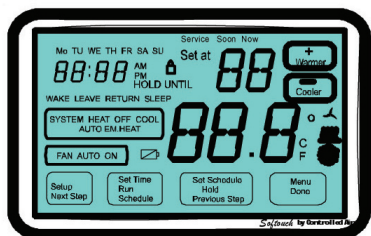

**Models offered in the
T60/T61 SERIES**
(Single/Multi stage heat and cool)

Model: T60-AB3B11

Stages: 1 Ht / 1 Cl

System Functions: Heat/Off, Cool/Off,
Heat/Off/Cool, Heat/Off/Cool/Auto,
Heat/Off/Cool/Auto/EmH & Auto/Off

Model: T61-AB3B11

Stages: 2 Ht / 2 Cl

System Functions: Heat/Off, Cool/Off,
Heat/Off/Cool, Heat/Off/Cool/Auto,
Heat/Off/Cool/Auto/EmH & Auto/Off

Wiring Diagram- Single Stage

		<u>Relay coil connections</u>
T H E R M O S T A T	Rh _____	24 VAC heat
	Rc _____	24 VAC cool
	W _____	1 stage heat
	Y _____	1 stage cool
	G _____	Fan
	B _____	Rev. valve/damper heat
	O _____	Rev. valve/damper cool
	C _____	Common
	Oc1 _____	Occupancy sensor
	Oc2 _____	Occupancy sensor
	L1 _____	Service Soon
	L2 _____	Service now
	E _____	Secondary Heat (Dual Fuel)

Wiring Diagram- Two Stage

		<u>Relay coil connections</u>
T H E R M O S T A T	Rh _____	24 VAC heat
	Rc _____	24 VAC cool
	W1 _____	1st stage heat
	W2 / E _____	2nd stage heat / Emergency Heat (Dual Fuel)
	Y1 _____	1st stage cool
	Y2 _____	2nd stage cool
	G _____	Fan
	B _____	Rev. valve/damper heat
	O _____	Rev. valve/damper cool
	C _____	Common
	Oc1 _____	Occupancy sensor
	Oc2 _____	Occupancy sensor
	L1 _____	Service Soon
L2 _____	Service now	

Dimensions

CONTROLLED AIR

P.O. Box 347 Bedminster, PA 18910
phone 215.795.2225 / fax 215.795.2223
www.controlledairsystem.com
www.wistat.com

Distributed by: