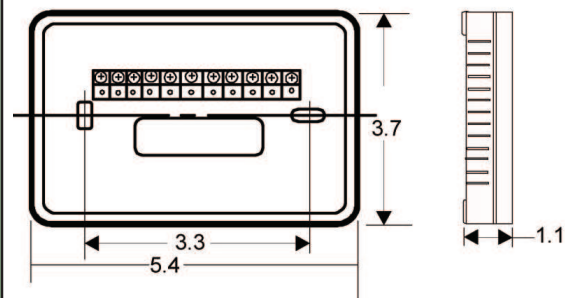

**Models offered in the
T60/T61 SERIES**
(Single/Multi stage heat and cool)

Model: T60-AB3B11

Stages: 1 Ht / 1 Cl

System Functions: Heat/Off, Cool/Off,
Heat/Off/Cool, Heat/Off/Cool/Auto,
Heat/Off/Cool/Auto/EmH & Auto/Off

Model: T61-AB3B11

Stages: 2 Ht / 2 Cl

System Functions: Heat/Off, Cool/Off,
Heat/Off/Cool, Heat/Off/Cool/Auto,
Heat/Off/Cool/Auto/EmH & Auto/Off

Wiring Diagram- Single Stage

		<u>Relay coil connections</u>
T H E R M O S T A T	Rh _____	24 VAC heat
	Rc _____	24 VAC cool
	W _____	1 stage heat
	Y _____	1 stage cool
	G _____	Fan
	B _____	Rev. valve/damper heat
	O _____	Rev. valve/damper cool
	C _____	Common
	Oc1 _____	Occupancy sensor
	Oc2 _____	Occupancy sensor
	L1 _____	Service Soon
	L2 _____	Service now
	E _____	Secondary Heat (Dual Fuel)

Wiring Diagram- Two Stage

		<u>Relay coil connections</u>
T H E R M O S T A T	Rh _____	24 VAC heat
	Rc _____	24 VAC cool
	W1 _____	1st stage heat
	W2 / E _____	2nd stage heat / Emergency Heat (Dual Fuel)
	Y1 _____	1st stage cool
	Y2 _____	2nd stage cool
	G _____	Fan
	B _____	Rev. valve/damper heat
	O _____	Rev. valve/damper cool
	C _____	Common
	Oc1 _____	Occupancy sensor
	Oc2 _____	Occupancy sensor
	L1 _____	Service Soon
L2 _____	Service now	

Dimensions

CONTROLLED AIR

P.O. Box 347 Bedminster, PA 18910
phone 215.795.2225 / fax 215.795.2223
www.controlledairsystem.com
www.wistat.com

Distributed by: