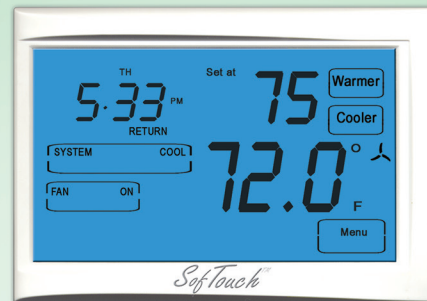

CONTROLLED AIR

Advanced Energy Management
Controls/Systems

SofTouch™

Soft Touch Screen
Technology
with the ease of
installation and use

The SofTouch Series is a touch screen thermostat that can be programmed as a Heat/Off, Cool/Off, Heat/Off/Cool, Heat/Off/Cool/Auto, Heat/Off/Cool/Auto/EmH & Auto/Off. In addition it can be programmed as a programmable (5-1-1 or 7 day) or as a non-programmable thermostat. The LCD screen and the large numbers, make it the easiest thermostat to read at distances of 20 ft. It fits any decor.

The SofTouch thermostat can be used with most heating/cooling applications that have single stage and dual requirements, based upon model, including water source heat pump.

FEATURES:

Stages: Two models are available, single-stage heat/cool and dual stage heat/cool. With just two thermostats you can cover almost all residential and commercial applications.
SoftStop: When thermostat is placed in the off position, it will re-activate heat and cool should the house or building drop to pre-programmed settings. This function keeps the house/room/building from getting too cold in the winter & in the summer from getting too hot as mildew & mold can grow.

Piro-Sensing Protocol: By using the occupancy Piro Sensor it will automatically place the thermostat into occupied/un-occupied settings. When 'OC' terminals are closed the thermostat goes into the occupied mode. When terminals are open the thermostat goes into un-occupied mode (set-back). Any opening/closing of the contacts will activate the Piro-Sensing Protocol, such as an alarm system, telephone modem, EMS Systems, Door Switch & Light Sensors.