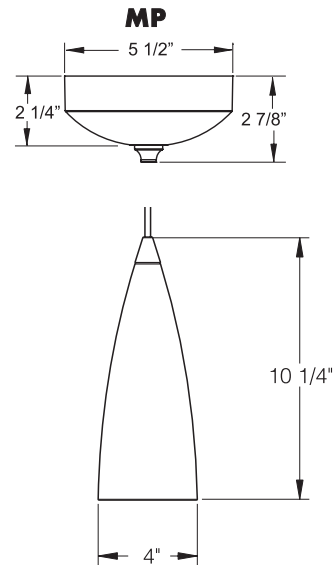

- MonoPoint Canopy in finish matching pendant hardware
- Ballast inside the canopy
- Shade
- 72" braided coaxial cable cordset
- Cordset length can be field shortened without cutting
- Lamp not included

PRODUCT SPECIFICATIONS

Electrical

Input Voltage: 120V/277V

Lamp: 4-Pin Quad CFL.

Socket: Universal GX24Q.

Agency Approval

Labels: ETL Listed to UL 1598 for use in U.S. • ETL Listed to CSA C22.2 No. 250 for use in Canada.

Mounting Specifications

MPF: Supplied with 5 1/2" diameter dome canopy with internal ballast - output wattage according to lamp type (13W, 18W).

DIMENSIONS

Mark means lamp contains mercury.
Follow disposal laws.
See www.lamprecycle.org