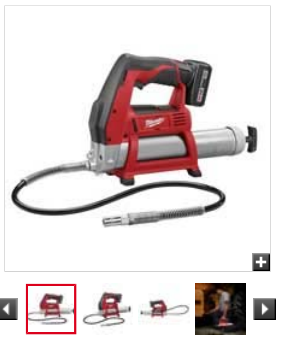

Search Milwaukeetool.com

[Home](#) > [Products](#) > [Tools](#) > [Cordless Tools](#) > [M12™ Cordless System](#) > M12™ Grease Gun

[SHARE](#) [PRINT](#)

M12™ Grease Gun 2446-21XC

Photos

The Milwaukee Advantage

The M12™ Cordless Grease Gun develops higher pressure, offers greater productivity, and gives the user more versatility on the jobsite than any other cordless grease gun in the market. With up to 25% more pressure and run-time than the competition, the 2446-21XC delivers over 8,000 PSI max operating pressure for heavy duty applications and dispenses up to seven grease cartridges per battery charge. The M12™ Cordless Grease Gun also features a lightweight, ergonomic handle design for greater user comfort during prolonged use and an on board hose storage and shoulder strap loop for added convenience with less mess.

Features

Powerful 12V Motor: Delivers over 8,000 PSI Max Operating Pressure

Best in Class Run-Time: Dispenses up to 7 cartridges per charge

Superior Handle Balance and Ergonomics: Only 14" long and 7.2 lbs

Integrated Hose Storage and LED Fuel Gauge: Added user convenience and less down time

Air Bleeder Valve: Priming mechanism for quick flow

M12™ Lithium-Ion System: Compatible with over 20 M12™ Lithium-Ion Tools for greater versatility in the workplace

Maximum Durability: Backed by a 5 year warranty

Specifications

Volts	12V
Output Pressure	Over 8,000 PSI
Run Time	Up to 7 Grease Cartridges per Charge
Grease Capacity	14 oz. Cartridge 16 oz. Bulk
Overload Protection	Yes
Bulk Filler Valve	Yes
Air Bleeder Valve	Yes
Hose Type	36" High Pressure Flex Hose w/ Spring Guard
Three Way Loading	Yes - bulk, cartridge, & suction capable
Coupler Included	Yes
Tool Length	14"
Tool Weight	7.2 lbs
No of Batteries Included	(1) M12™ XC LITHIUM-ION Battery
Charge Time	30 minutes

Includes

2446-20 Grease Gun
30-Minute Charger
36" Flex Hose with Spring Guard
Grease Coupler
Carrying Case

Related Items

[+ More Related Items](#)

Related Articles

[Milwaukee® Introduces New M12™ Cordless Grease Gun](#)

Sign Up for the Heavy Duty Club

Email

First Name

Zip/Postal Code

Products

New Products & Offers
Tools
Accessories
Test & Measurement
Milwaukee Gear
Catalog Request

Parts & Service

Test & Measure Service
Find a Service Center
Download Manuals
Parts Pricing
Milwaukee Warranty
Lightning Max Repair

News & Media

Press Releases
Product Reviews
Media Center
Media Inquiries

About Us

Milwaukee Story
Careers
Locations
[Buy Now](#)
Contact Us