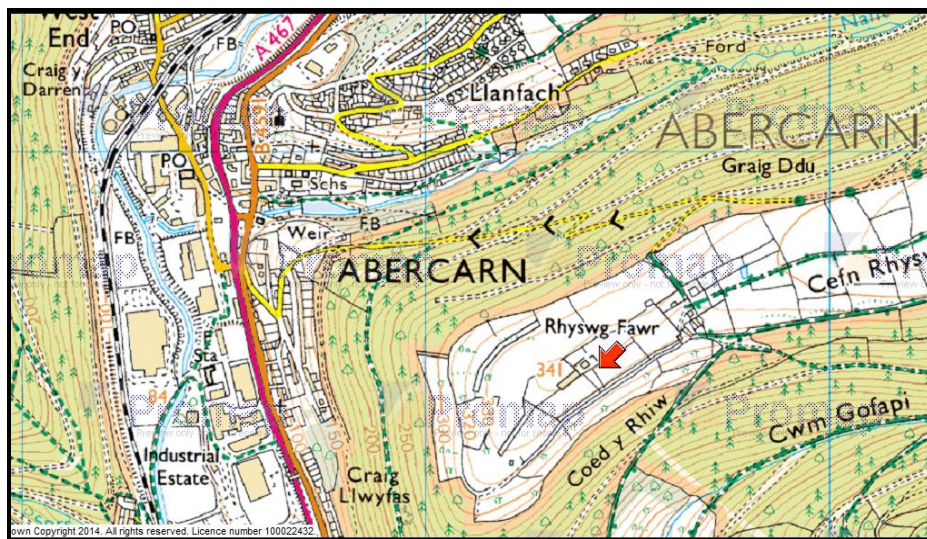

Location Plan: