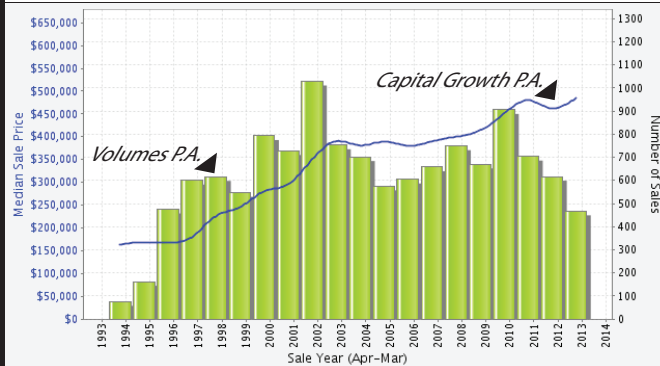

20 YR GROWTH CHARTS FOR POSTCODE 2099

DEE WHY, NTH CURL CURL, CROMER & NARRAWEENA

HOUSES

UNITS

CALL 8978 6888...24/7 HOTLINE SURF novak.com.au