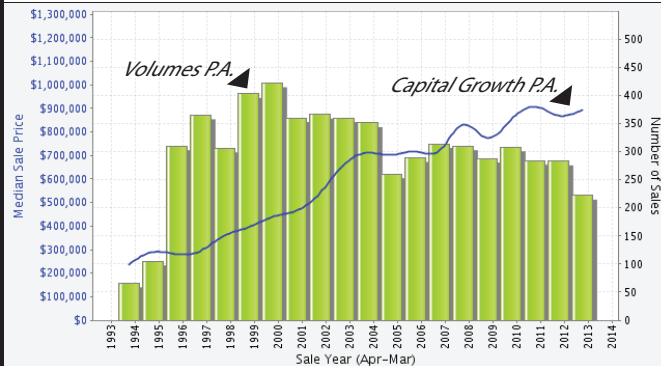

20 YR GROWTH CHARTS FOR POSTCODE 2099

DEE WHY, NTH CURL CURL, CROMER & NARRAWEENA

HOUSES

UNITS

CALL 8978 6888...24/7 HOTLINE SURF novak.com.au