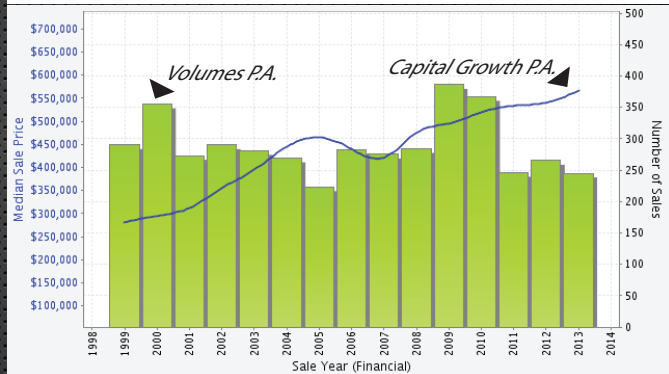

15 YR GROWTH CHART FOR POSTCODE 2093

HOUSES

UNITS

CALL 8978 6888...24/7 HOTLINE [SURF novak.com.au](http://SURF.novak.com.au)