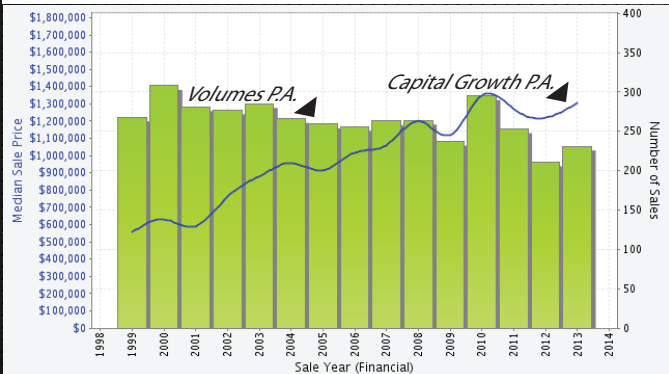

15 YR GROWTH CHART FOR POSTCODE 2093

HOUSES

UNITS

CALL 8978 6888...24/7 HOTLINE [SURF novak.com.au](http://SURF.novak.com.au)