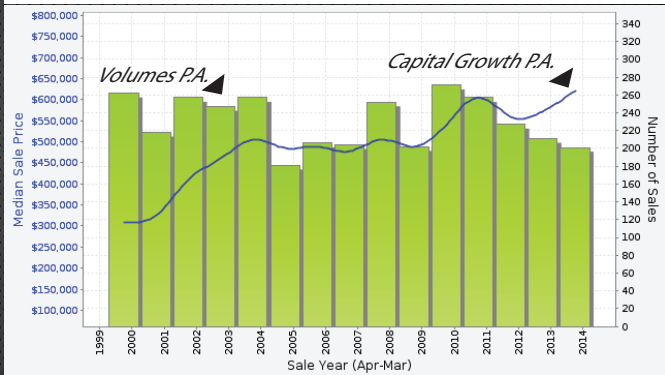

15 YR GROWTH CHART FOR POSTCODE 2101

ELANORA HEIGHTS, NARRABEEN, NORTH NARRABEEN & INGLESIDE

HOUSES

UNITS

CALL 8978 6888...24/7 HOTLINE SURF novak.com.au