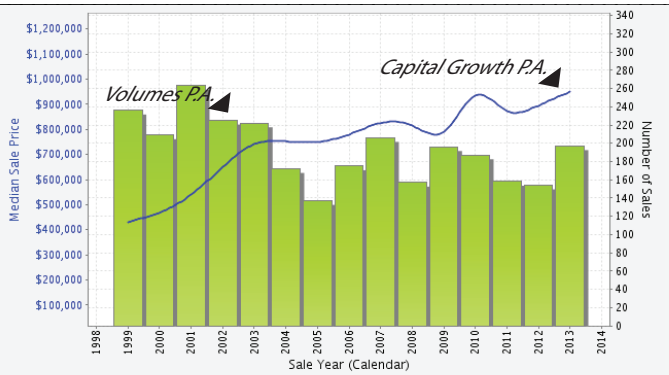

15 YR GROWTH CHART FOR POSTCODE 2101

ELANORA HEIGHTS, NARRABEEN, NORTH NARRABEEN & INGLESIDE

HOUSES

UNITS

CALL 8978 6888...24/7 HOTLINE SURF novak.com.au