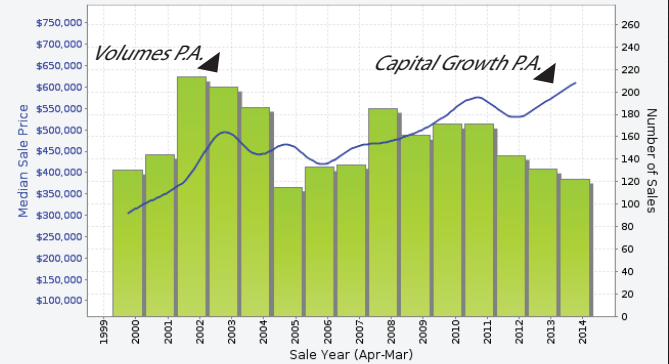

15 YR GROWTH CHART FOR POSTCODE 2097

COLLARROY, COLLARROY PLATEAU, COLLARROY BEACH & WHEELER HTS

HOUSES

UNITS

CALL 8978 6888...24/7 HOTLINE SURF novak.com.au