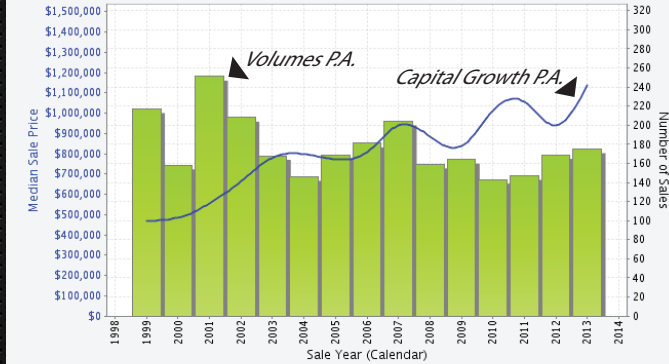

15 YR GROWTH CHART FOR POSTCODE 2097

COLLARROY, COLLARROY PLATEAU, COLLARROY BEACH & WHEELER HTS

HOUSES

UNITS

CALL 8978 6888...24/7 HOTLINE SURF novak.com.au