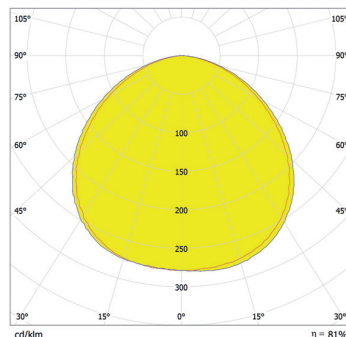

ArcLine 18 RGB - Non Optic

Total Luminous Flux: 797lm