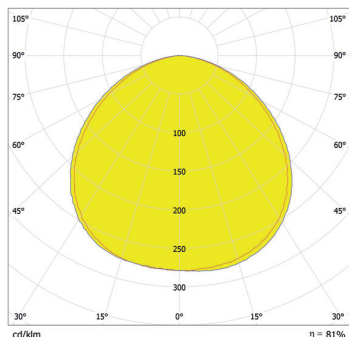

Photometric Data:

For foot Candles divide lux by 10.7

ArcLine 6 RGB - Non Optic

Total Luminous Flux: 260lm