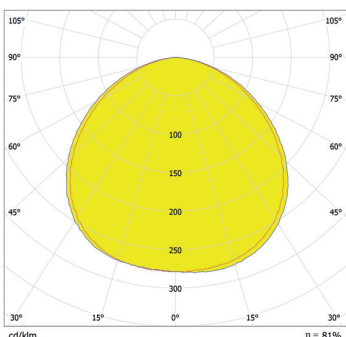

ArcLine 36 RGB - Non Optic

Total Luminous Flux: 1595lm

www.anolis.eu | www.anolislighting.com