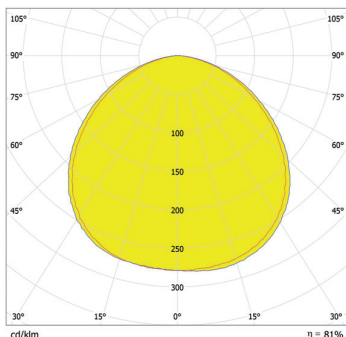

ArcLine 12 RGB - Non Optic

Total Luminous Flux: 541lm