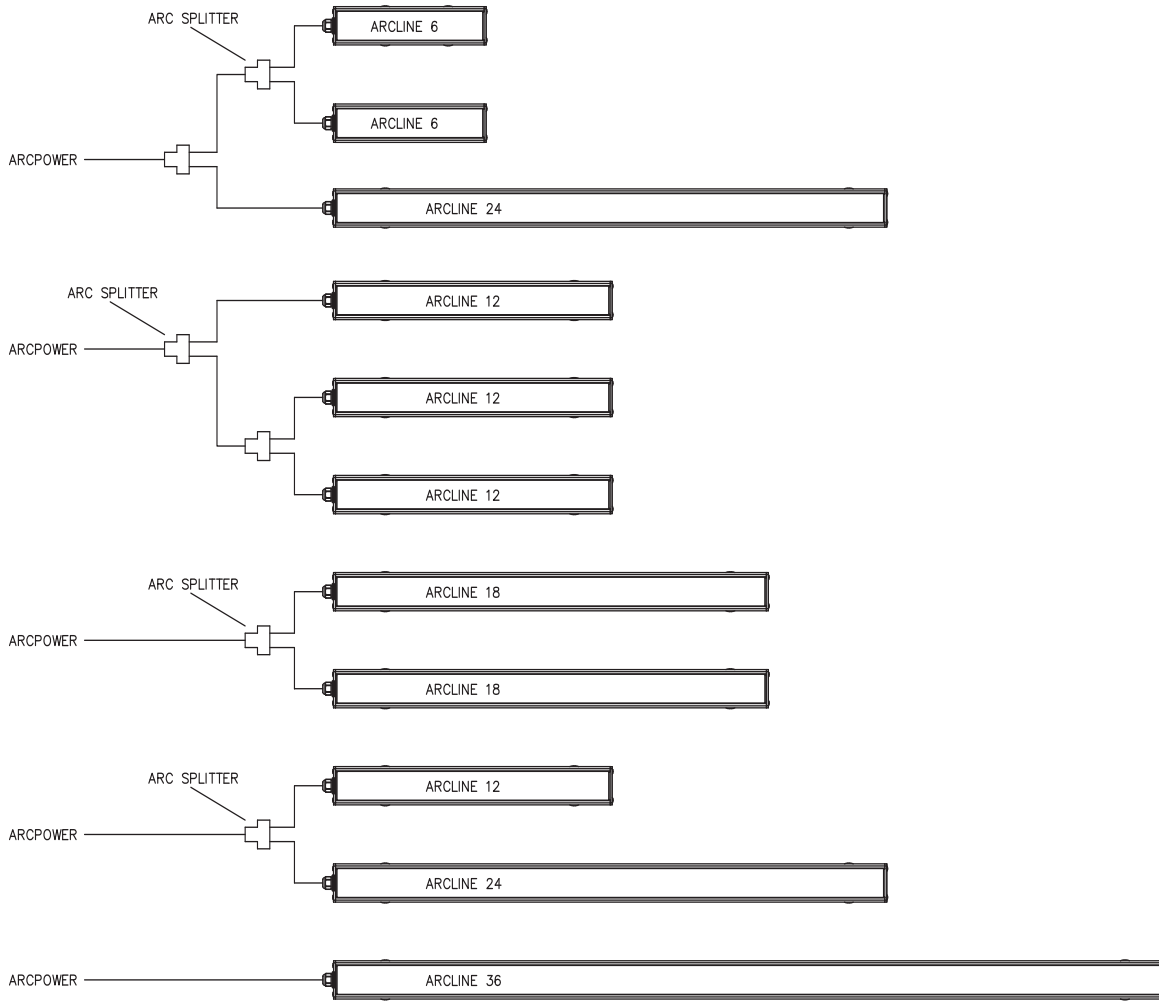

Connection Scheme:

OTHER CONFIGURATIONS ARE POSSIBLE AS LONG AS THE NUMBER OF LEDS DOES NOT EXCEED 36 LEDS IN RGB MODE AND 48 LEDS IN RGBW MODE (NOT EXCEEDING 12 OF THE SAME COLOUR)

ROBE lighting s.r.o., Palackeho 416 757 01 Valasske Mezirici, Czech Republic. Tel: +420 571 751 500 - Fax: +420 571 751 515 - E.mail: info@anolis.eu
UK: Anolis UK, 3 Spinney View, Stone Circle Road, Round Spinney Ind Est, NN3 8RF, Northampton, United Kingdom. Tel: +44 1604 741000 - Fax: +44 1604 741041 - E.mail: info@anolis.co.uk
USA: Anolis Lighting, 12349 SW 53rd Street, Suite 202, Cooper City, Florida 33330, U.S.A. Tel: +1 844 426 6547 - +1-844-4 ANOLIS - Fax: (954) 680-1910 - E.mail: info@anolislighting.com
AUS: Anolis Australia, 28 Expo Court, Ashmore, 4215, Queensland, Australia. Tel: +61 7 5509 4633 - Fax: +61 7 5509 4677 - E.mail: info@anolis.com.au
AUS: Anolis Australia, 5 Phillip Court, Port Melbourne, 3207, Victoria, Australia. Tel: +61 7 5509 4633 - Fax: +61 7 5509 4677 - E.mail: info@anolis.com.au
Asia and Pacific: Anolis Asia and Pacific, 12 New Ind Road, #02-05 Morningstar Centre, S-536202, Singapore. Tel: +65 6280 8558 - Fax: +65 6280 2896 - E.mail: asiapacific@anolis.eu
Middle East: Anolis Middle East, Office Nbr 507 5th Floor, Al Asmawi Building DIP 1, Dubai, UAE. Po Box: 391 898 - Tel: +971 4 885 3223 - E.mail: middleeast@anolis.eu
Russia and CIS: Taganskaya str. 26-1-72, 109004 Moscow, Russia. Tel: +7 495 504 9569 - E.mail: russia@anolis.eu
Central and South America: Galicia 1198 ap 303, 1100, Montevideo, Uruguay. Tel: +5982 900 67 47 - E.mail: Latam@anolis.eu
www.anolis.eu | www.anolislighting.com