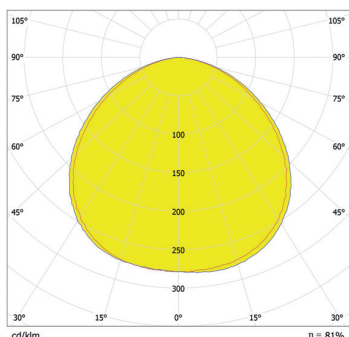

ArcLine 24 RGB - non Optic

Total Luminous Flux: 1020lm