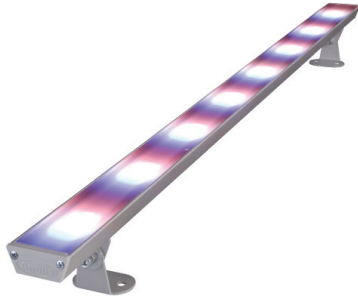

ArcLine (Colour) ^{tm}

Client: _____

Project: _____

Specifier: _____

Type: _____ Qty: _____

FEATURES:

- Input Voltage: 48V DC Via ArcPower Range
- Power consumption: 6.8W, 13,6W, 20.4W, 27.2W, 40.8W
- Light Source: 6, 12, 18, 24, 36
- Delivered Lumen: Range of 270 - 1624lm
- Projected LED Life: 50,000 Hrs
- Lumen Output Per Foot: 406lm (RGB)
- Control: DMX Controller
- Housing: Extruded Aluminium - Glass Cover
- Fixing Method: Mounting Brackets
- IP Rating: IP2X
- Operating Ambient Temp: -20°C/+40°C [-4°F/+104°F]
- Certification: ETL / cETL, CE, RoHS
- 5 Year Warranty