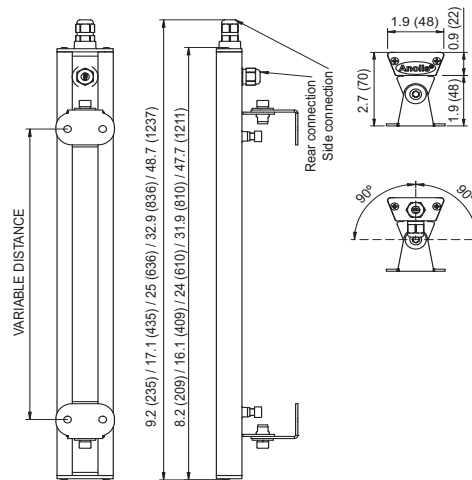

How To Order							
	GROUP	VARIANT	SIZE	COLOUR	OPTIC	FINISH	OPTIONS
ARC	1	2	3	4	5	6	7
	LNE	IND	6	RGBW - Red, Green, Blue, White	NN	S - Silver	CUS - Custom
			12	RGB - Red, Green, Blue		B - Black	MTP - Multiple
			18	R - Red		W - White	REN - Rear Entry
			24	G - Green		C - Custom	SEN - Side entry
			36	B - Blue			CCL - Custom Cable Length
				A - Amber			
Example	ARCLINE 36 BLUE NON OPTIC SILVER REAR ENTRY						
ARC	LNE	IND	36	B	NN	S	REN

Colour temperature to be specified at time of order

Note: RGBW configuration only available on Arcline 12,24 and 36

www.anolis.eu | www.anolislighting.com