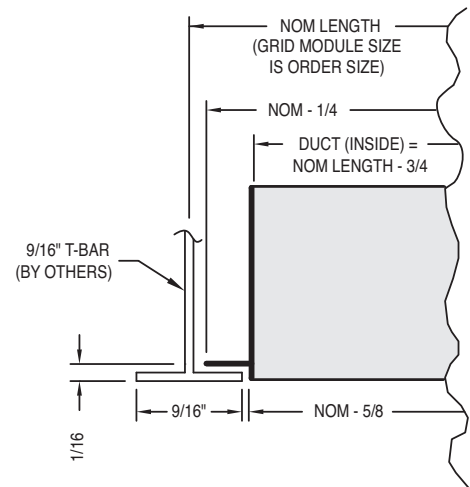

## RETURN MODELS (No Internal Controllers)

- FFR-L9-100** 1" Slot Width (1-4 slots)
- FFR-L9-150** 1-1/2" Slot Width (1-4 slots)

## SECTION VIEW

## END DETAIL

FF-L9-100 • 1" SLOT WIDTH							
# SLOTS	C	D	E	J	F	G	H
1	3-1/2	2-5/16	2-3/8	-	1-1/4 to 1-5/8	2-1/16	1-1/4
2	5-1/2	4-5/16	4-3/8	1			
3	7-1/2	6-5/16	6-3/8	1			
4	9-1/2	8-5/16	8-3/8	1			

FF-L9-150 • 1-1/2" SLOT WIDTH							
# SLOTS	C	D	E	J	F	G	H
1	4-1/2	3-5/16	3-3/8	-	1-23/32 to 2-3/32	2-9/16	1-1/2
2	7-1/2	6-5/16	6-3/8	1-1/2			
3	10-1/2	9-5/16	9-3/8	1-1/2			
4	13-1/2	12-5/16	12-3/8	1-1/2			

All dimensions are in inches.

JOB NAME:

SUBMITTED BY: