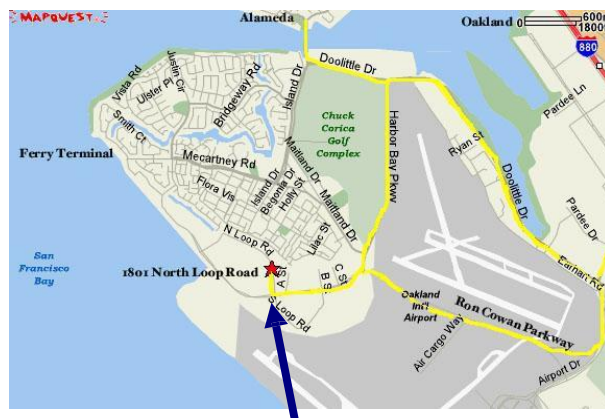

COME HAVE
SOME
FUN
WITH US!!

CONTACT INFO

Head Sponsor Contact:

John and Tina McAdams
(510) 326-7166 John
(510) 332-6390 Tina

DIRECTIONS

We want **YOU** here!!

**1801 North Loop Rd,
Alameda, CA 94502**

From South

Take Hwy 880 North
98th Ave exit Left on 98th Ave
Cross Airport Access Rd towards the
Oakland Airport
Right on Harbor Bay/Ron Cowan Pkwy
Cross over Harbor Bay Parkway and
continue towards the Ferry Terminal
Right on North Loop Rd

From North

Take Hwy 880 South
98th Avenue exit Right on 98th Ave
Cross Doolittle Dr. towards the
Oakland Airport
Right on Harbor Bay/Ron Cowan Pkwy
Cross over Harbor Bay Parkway and
continue towards the Ferry Terminal
Right on North Loop Rd

From Alameda's Main Island

Take Otis Dr,
Cross bridge on to Bayfarm Island
Right on Harbor Bay Parkway and
continue when it turns to the right
Right on North Loop Rd

**A 4th & 5th Grade Ministry of
Bay Area Chinese Bible Church
1801 North Loop Rd
Alameda, CA 94502
510 • 351 • 4936
www.bacbc.org**