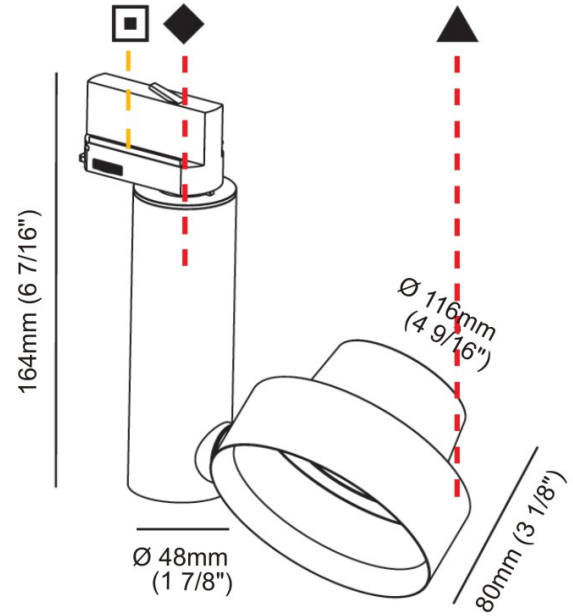

Date: _____ Project: _____
Fixture Type: _____ Specifier/Rep: _____