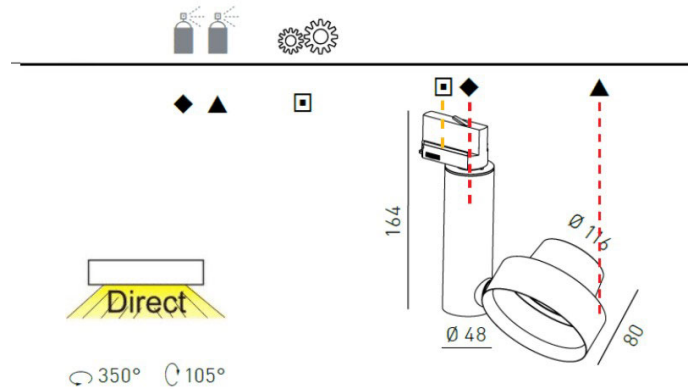

Certified by North American Standards

Exact Measurements: Metric

Model:	L36485__
Installation:	Track - Ceiling
Fixture Finish:	See downloadable Color Chart files or Spec-Sheet index for available color options.
Fixture Material:	Powder-Coated Extruded Aluminum
Lamp Base:	G53
Lamp Type:	AR111
Number Of Lamps:	1
Max Wattage Per Lamp:	50W
Lamp Voltage:	12Vdc
IP Rating:	Damp Rated - Indoor Use Only
Diameter:	116mm / 4 9/16"
Height:	164mm / 6 7/16"
Power Supply:	12V Integral electronic transformer.
Adjustable Spot:	Rotational 350°; Tilt 100° (±50°)

For Color Chart & Symbology see last pages or downloadable area for this product