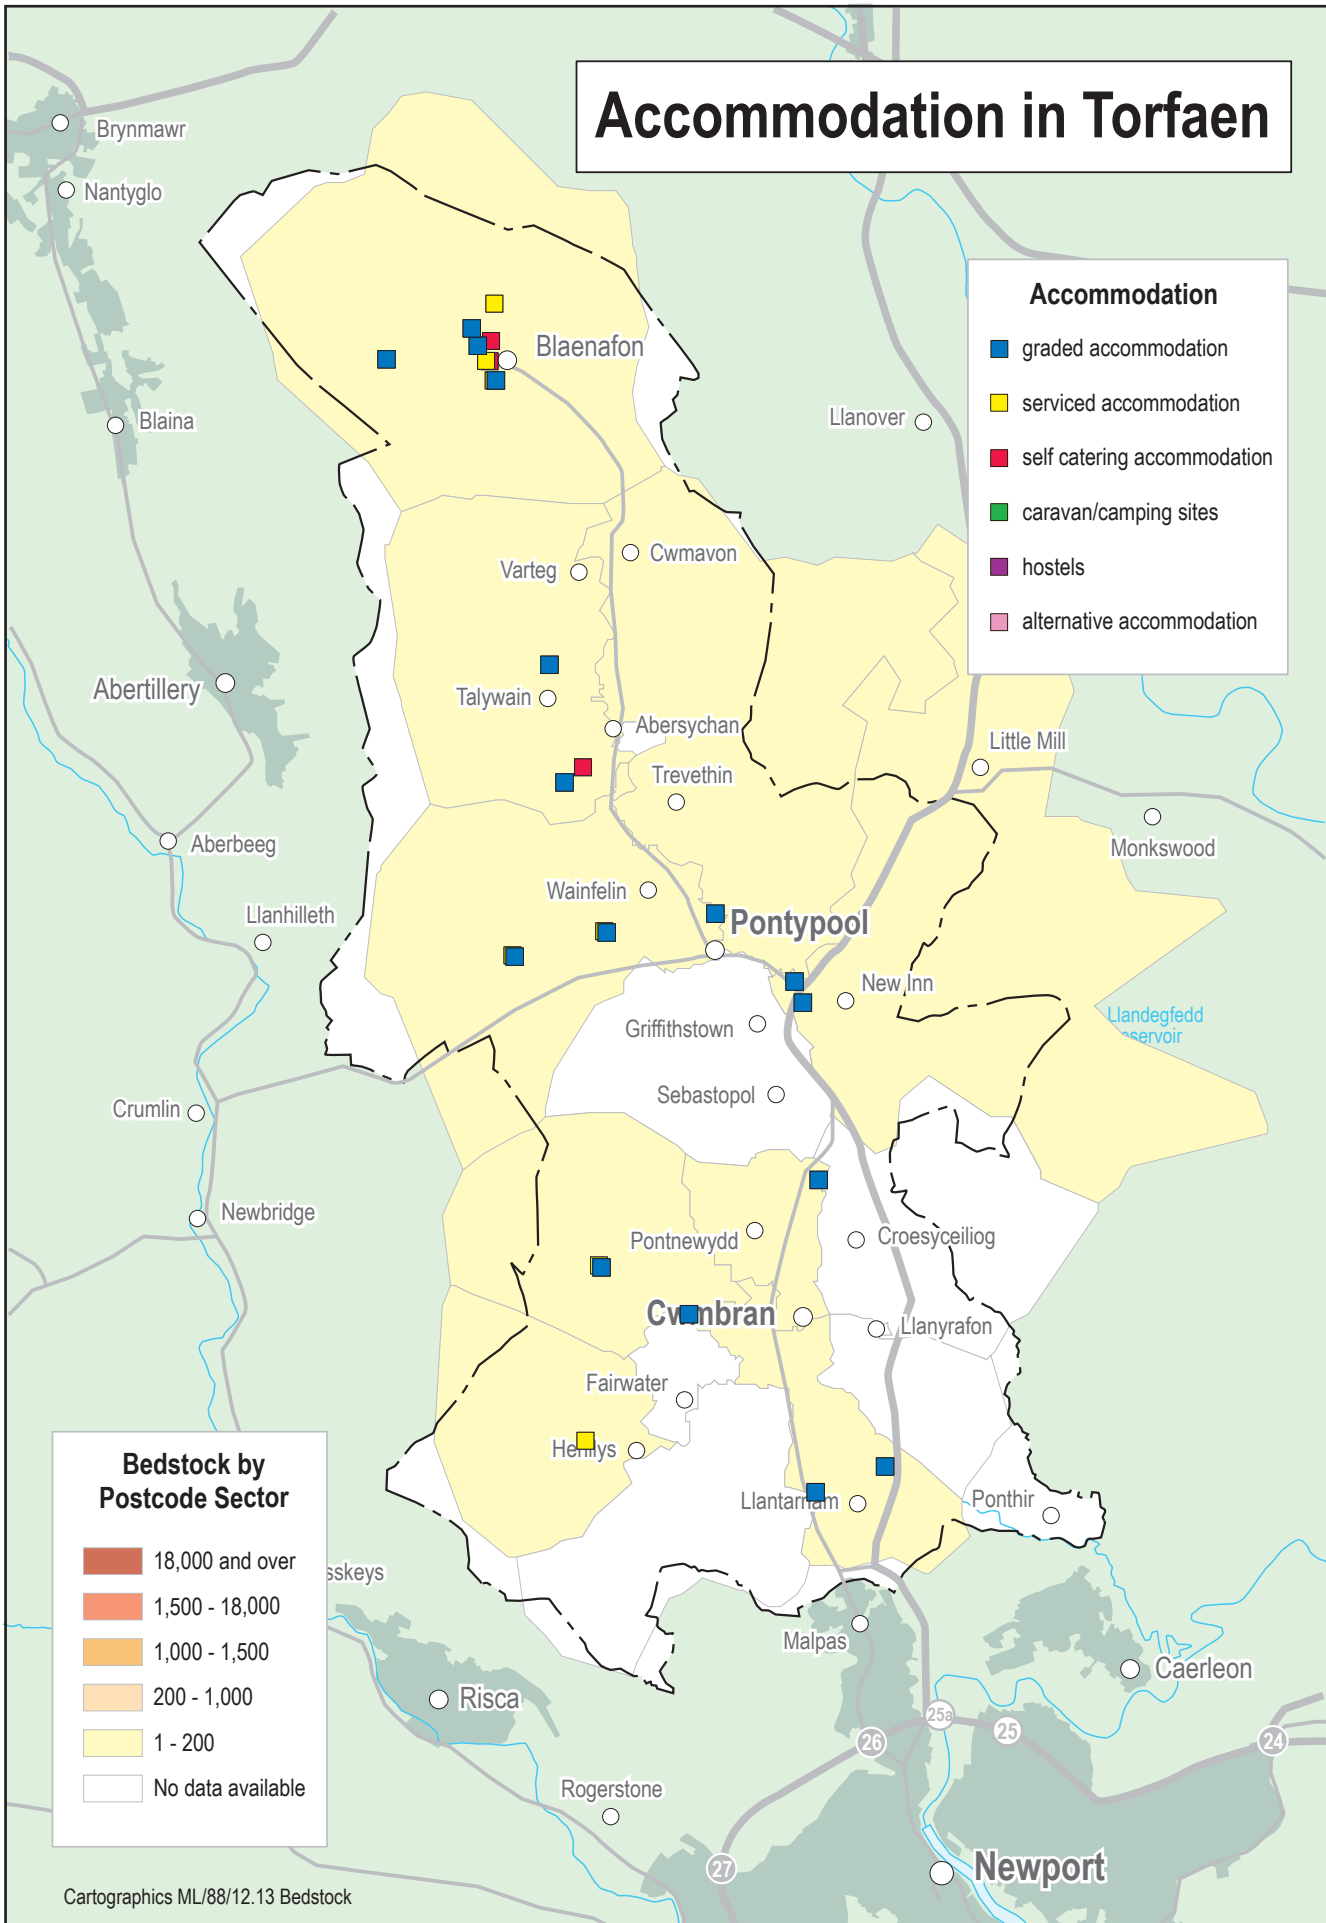

Accommodation in Torfaen

Accommodation

- graded accommodation
- serviced accommodation
- self catering accommodation
- caravan/camping sites
- hostels
- alternative accommodation

Bedstock by Postcode Sector

- 18,000 and over
- 1,500 - 18,000
- 1,000 - 1,500
- 200 - 1,000
- 1 - 200
- No data available