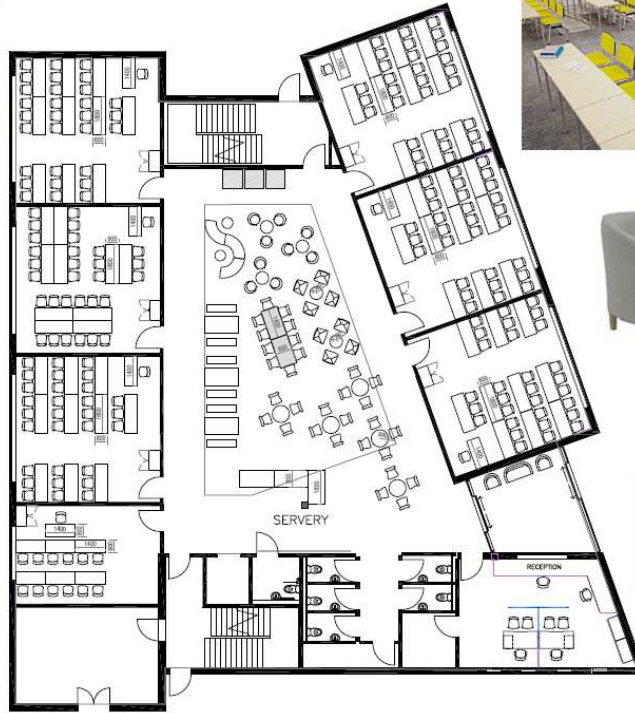

Plans for the internal furnishings and fittings are now been finalised. Examples above are representative of styles chosen rather than the colours selected.

00
Ground
Floor