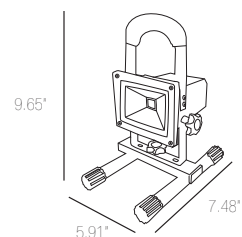

10W LED WORK LIGHT

Project: _____

Order Code: _____

Prepared by: _____ Date: _____