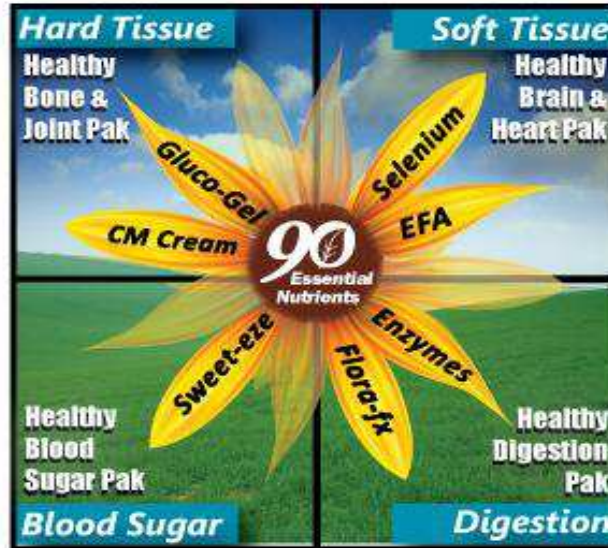

Dr. Wallach's Deficiency Chart

Category	Deficiency	Diseases Resulting
1	Hard Tissue Problems (Calcium, Magnesium, Glucosamine, and Chondroitin)	Arthritis, Back Pain, Bell's Palsy, Bone Spurs, Bone Fractures, Brittle Nails, Calcium Deposits, Cartilage Damage, Cognitive Impairment, Depression, High/Low Blood Pressure, Insomnia, Irritability, Joint Pain, Kidney Stones, Ligament Damage, Muscle Cramps, Nervousness, Osteofibrosis, Osteoporosis, Panic Attacks, PMS, Prolonged Blood Clotting Time, Receding Gums, Restless Legs, Tooth Decay, Vertigo
2	Soft Tissue Problems (Omega 3, 6, 9, and Selenium)	Acne, ALS, Alzheimers, Asthma, Blood Clots, Brittle Hair, Cracked Heels, Dementia, Extended Menopause, Eczema, Fibromyalgia, Fried Food Cravings, Gallstones, Growth Retardation, Infertility, Low Libido, Low Sperm Count, Multiple Sclerosis, Muscular Dystrophy, Psoriasis, Kidney Dysfunction
3	Blood Sugar Imbalances (Chromium and Vanadium)	ADD/ADHD, Adrenal Failure, Anxiety, Bed Wetting, Bipolar Disorder, Cardiovascular Disease, Depression, Diabetes, Elevated Cholesterol and Triglycerides, Fainting Spells, Fatigue, Hyperactivity, Hypoglycemia, Infertility, Learning Disabilities, Migraine Headaches, Moodiness, Narcolepsy, Night Sweats, Peripheral Neuropathy
4	Digestive Disorders (HCL, Enzymes, and Flora)	Allergies, Athletes Foot, Belching, Bloating, Gas, Burping, Celiac, Crohn's Disease, Dermatitis, Diarrhea, Diverticulitis, Food Sensitivities, Heartburn, Hiatal Hernia, Indigestion, Irritable Bowel, Leaky Gut, Acid Reflux, Stomach or Intestinal Pain, Yeast Infections

Dr. Wallach's Pack Recommendations

1

Hard Tissue Problems
(Calcium, Magnesium,
Glucosamine, and Chondroitin)

BONE AND JOINT PAK \$174
Beyond Tangy Tangerine
EFA Plus
Osteo Fx Plus
Gluco Gel
CM Cream

2

Soft Tissue Problems
(Omega 3, 6, 9, and Selenium)