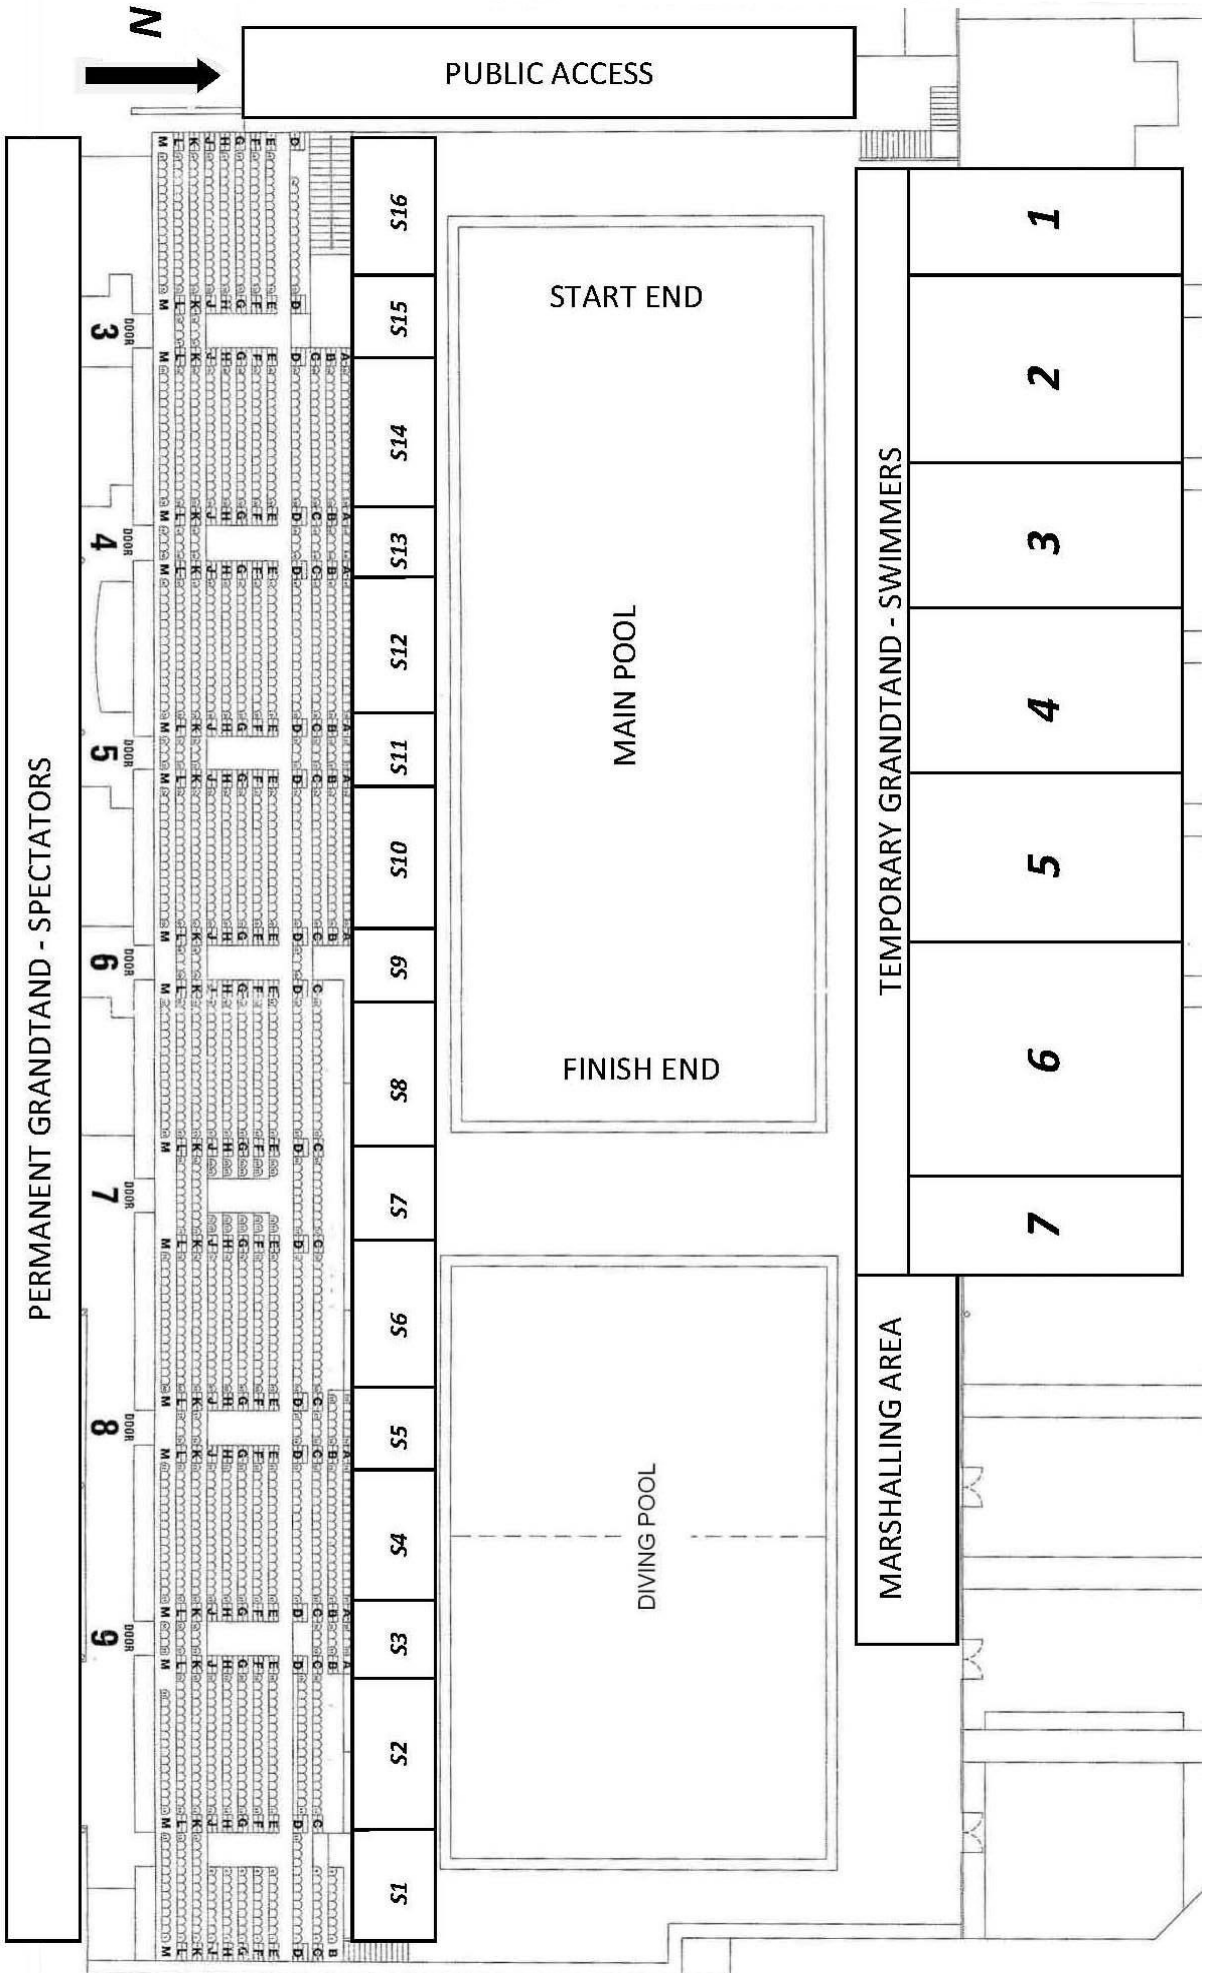

Competitor and Spectator Seating

SEATING

Allocation of Spectator and Competitor Seating

HBF STADIUM

SCHOOL	SPECTATOR SEATING	EXIT ORDER	COMPETITOR SEATING - TEMPORARY STAND
Ursula Frayne	Block 14 (35 seats, rows A-B) 35 seats Exit Door 3	8	Block 1 (seats 96) Block 2 (seats 18) 114
Lake Joondalup	Block S1-5 (if required, no spectators)	7	Block 2 (seats 114)
MacKillop	Block S1-5 (if required, normally no spectators)	2	Block 2 (seats 14) Block 3 (100 seats) 114
Nagle	Block S1-5 (if required, normally no spectators)	1	Block 3 (24 seats) Block 4 (90 seats) 114
La Salle	Block 12 (204 seats, rows A-M) 204 seats Exit Door 4	6	Block 4 (39 seats) Block 5 (75 seats) 114
John Septimus Roe	Block S1-5 (if required, no spectators)	5	Block 5 (54 seats) Block 6 (60 seats) 114
Peter Moyes	Block 10 (204 seats, rows A-M) 204 seats Exit Door 6	4	Block 6 (114 seats)
Mandurah Baptist	Block S1-5 (if required, normally no spectators)	3	Block 6 (18 seats) Block 7 (seats 96) 114
Public	Block S9 (12 seats) seats Block S8 (170 seats, rows C-M) Block S7 (60 seats, rows C-L) Block S6 (170 seats: rows C-M) Exit Door 7		Block 7 = 96 Block 6 = 190 Block 5 = 129 Block 4 = 129 Block 3 = 124 Block 2 = 149 Block 1 = 96
Spare seating	Blocks: S16, S15, S13, S11, S1-S5		