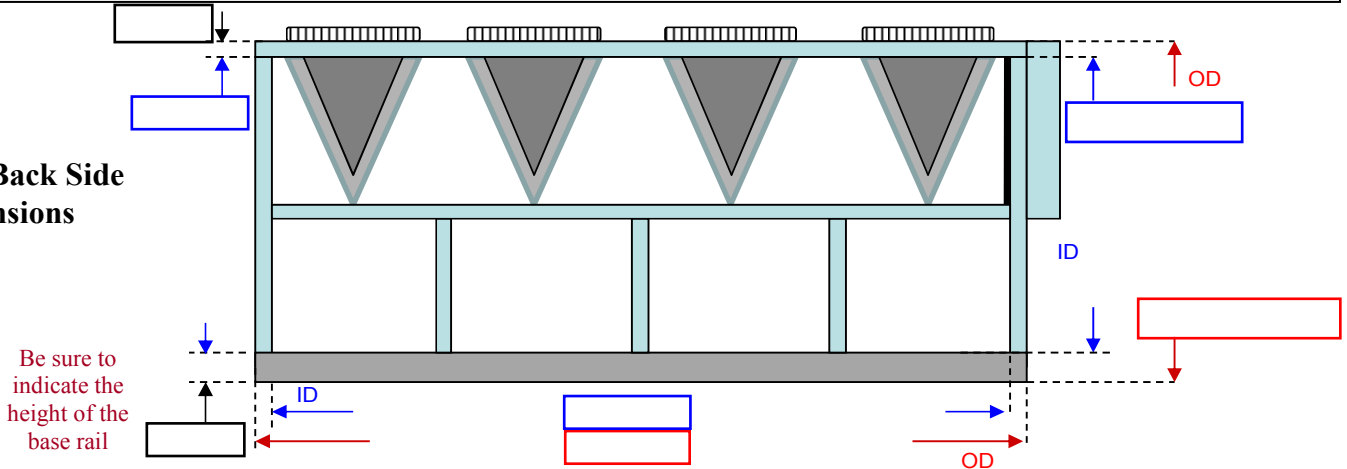

Air Intake Filter Specification Template

FOR PRICING SEND TO:

EMAIL: ascquoterequest@gmail.com or FAX: 513-860-9785

For Large Chiller Applications: York, McQuay & Similar

PLEASE READ BEFORE TAKING MEASUREMENTS: Filter Screen requirements can vary from unit to unit of the same make and model based on how and where the unit is set. Therefore, verification of specifications is required to ensure that the filter screens being produced for the unit will fit properly and provide years of trouble free service. Please capture all of the measurements that apply as shown below. If you wish to field fit the filter around the pipe, dimensional information is not then needed on the location of the pipe as the holes will be cut on site - (Field fitting instruction will be provided)

Front & Back Side Dimensions

End View

If only bottom ends are open only provide dimensions for the bottom.

If end is open from top to bottom, only indicate full height dimensions.

Air Intake Filters Are Manufactured By: The Air Solution and Newway Company, Commerce Twp, MI 48382
www.airsolutioncompany.com