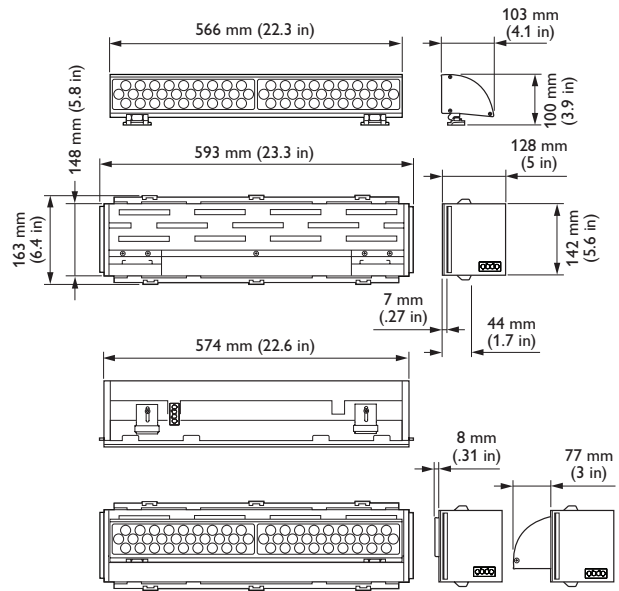

SkyRibbon Wall Washing Powercore Slotted-T Housing, 220 – 240 VAC