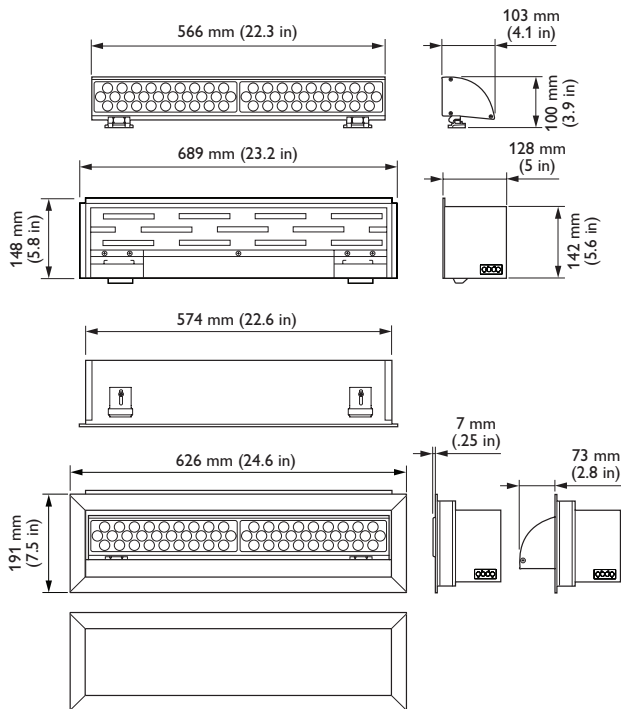

SkyRibbon Wall Washing Powercore Flanged Housing, 220 – 240 VAC