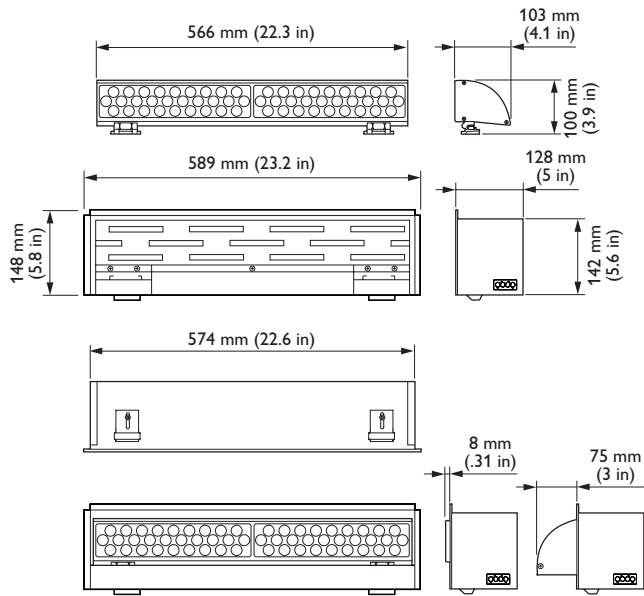

CE Dimensional Diagrams

SkyRibbon Wall Washing Powercore T-Bar Housing, 220 – 240 VAC