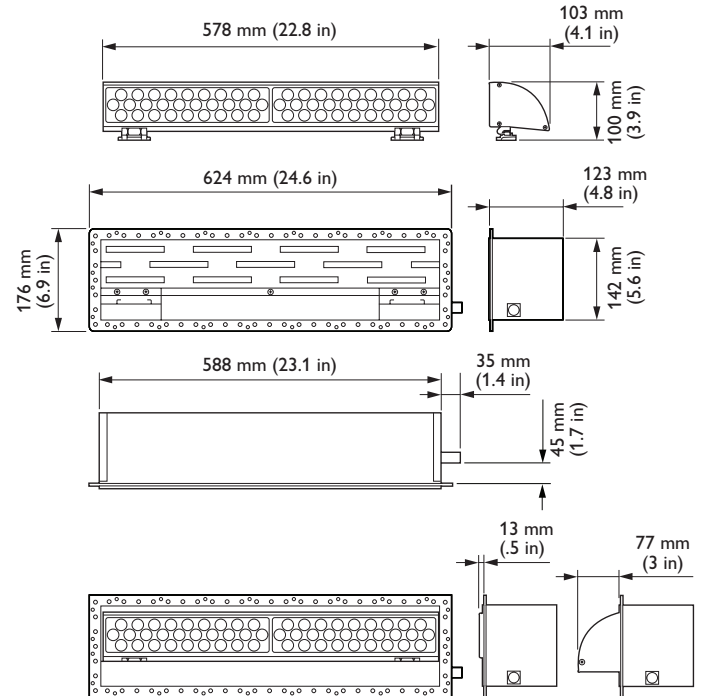

SkyRibbon Wall Washing Powercore Flangeless Housing, 120 VAC / 277 VAC