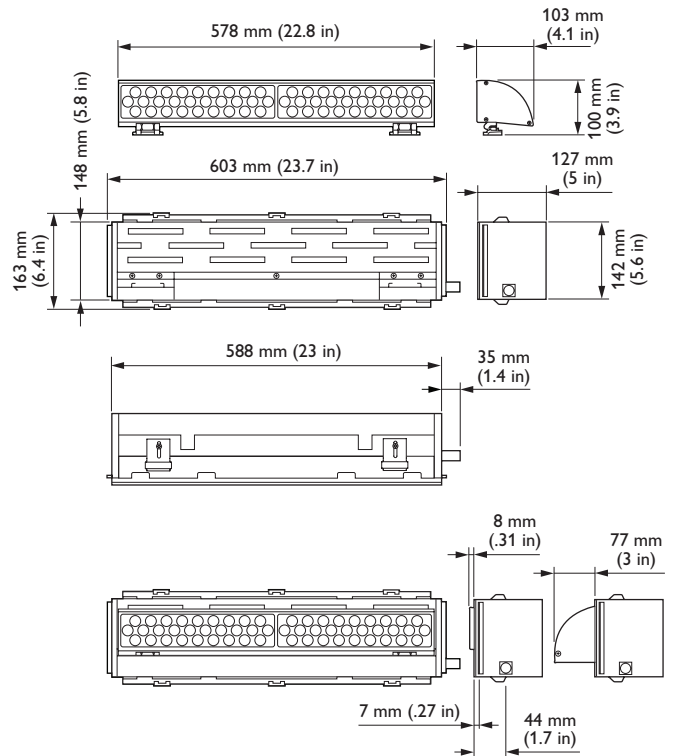

UL Dimensional Diagrams

SkyRibbon Wall Washing Powercore T-Bar Housing, 120 VAC / 277 VAC

SkyRibbon Wall Washing Powercore Slotted-T Housing, 120 VAC / 277 VAC

SkyRibbon Wall Washing Powercore Flanged Housing, 120 VAC / 277 VAC