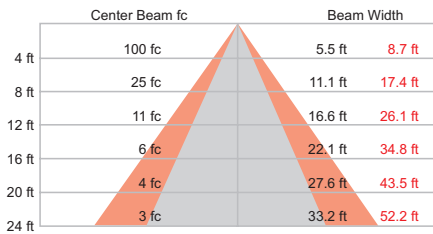

Illuminance at Distance

40 ft (12.1 m)
1 fc maximum distance
■ Vert. Spread: 63.3°
■ Horiz. Spread: 94.8°

Coefficients Of Utilization - Zonal Cavity Method

Effective Floor Cavity Reflectance: 20%

RC	80			70			50			30			10			0		
Rw	70	50	30	10	70	50	30	10	50	30	10	50	30	10	50	30	10	0
0	119119119119	116116116116	1111111111	106106106	102102102	100												
1	111107103100	108105102	99	101	98	96	97	95	93	93	91	90	88					
2	102	96	90	85	100	94	88	84	90	86	82	87	83	80	84	81	79	77
3	95	86	79	73	92	84	78	73	81	76	71	79	74	70	76	72	69	67
4	88	77	70	64	86	76	69	63	74	67	63	71	66	62	69	65	61	59
5	81	70	62	56	80	69	62	56	67	60	55	65	59	55	63	58	54	52
6	76	64	56	50	74	63	55	50	61	55	50	60	54	49	58	53	49	47
7	71	59	51	45	69	58	50	45	56	50	45	55	49	44	54	48	44	42
8	66	54	46	41	65	53	46	41	52	45	41	51	45	40	50	44	40	38
9	62	50	42	37	61	49	42	37	48	42	37	47	41	37	46	41	37	35
10	59	46	39	34	57	46	39	34	45	38	34	44	38	34	43	38	34	32

Zonal Lumen

ZONE	LUMENS	%FIXT
0 - 30	1106	39.0
0 - 40	1688	59.5
0 - 60	2539	89.5
0 - 90	2838	100.0
90 - 180	0	0.0
0 - 180	2838	100.0

For lux multiply fc by 10.7