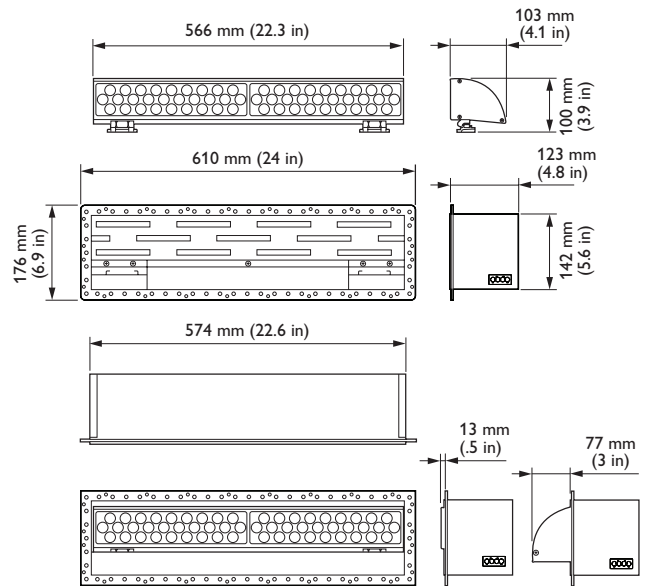

UL Dimensional Diagrams

SkyRibbon Wall Washing Powercore T-Bar Housing, 120 VAC / 277 VAC

SkyRibbon Wall Washing Powercore Slotted-T Housing, 120 VAC / 277 VAC

SkyRibbon Wall Washing Powercore Flanged Housing, 120 VAC / 277 VAC