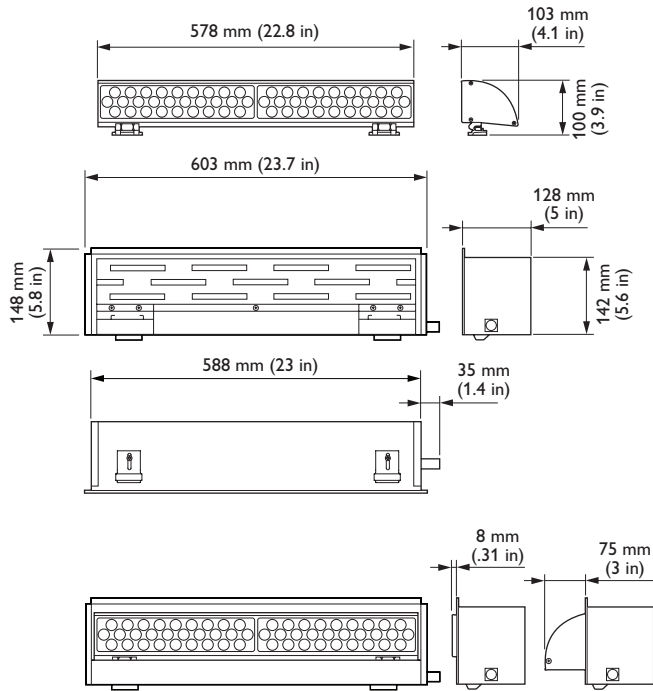

UL Dimensional Diagrams

SkyRibbon Wall Washing Powercore T-Bar Housing, 120 VAC / 277 VAC

SkyRibbon Wall Washing Powercore Slotted-T Housing, 120 VAC / 277 VAC

SkyRibbon Wall Washing Powercore Flanged Housing, 120 VAC / 277 VAC