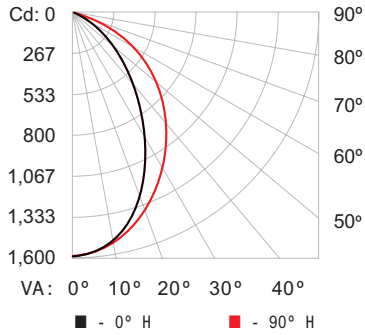

SkyRibbon Wall Washing Powercore Flangeless Housing, 120 VAC / 277 VAC

Photometrics / SkyRibbon Essential White Wall Washing Powercore, 3500 K, 70° x 95° spread lens

Photometric data is based on test results from an independent NIST traceable testing lab. IES data is available at www.philipscolorkinetics.com/support/ies.

Lumens	Efficacy
2838	42.4 lm / W

Polar Candela Distribution

	0.0	22.5	45.0	67.5	90.0
0	1599	1599	1599	1599	1599
5	1583	1582	1585	1578	1576
15	1409	1418	1439	1454	1460
25	1125	1148	1208	1260	1280
35	787	827	933	1038	1079
45	463	508	637	791	857
55	226	258	365	522	602
65	99	114	172	277	343
75	38	43	64	110	145
85	7	8	10	18	24
90	0	0	0	0	0