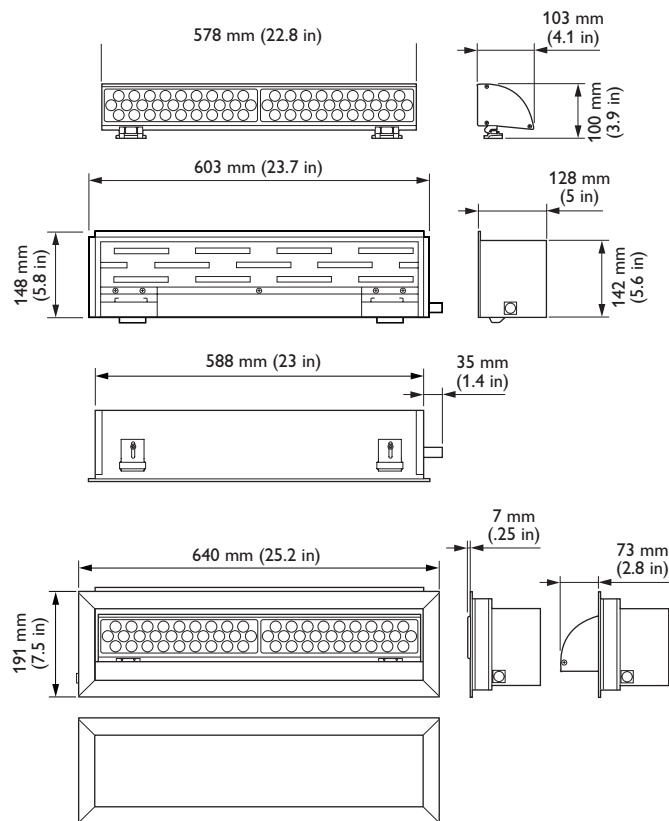

UL Dimensional Diagrams

SkyRibbon Wall Washing Powercore T-Bar Housing, 120 VAC / 277 VAC

SkyRibbon Wall Washing Powercore Slotted-T Housing, 120 VAC / 277 VAC

SkyRibbon Wall Washing Powercore Flanged Housing, 120 VAC / 277 VAC