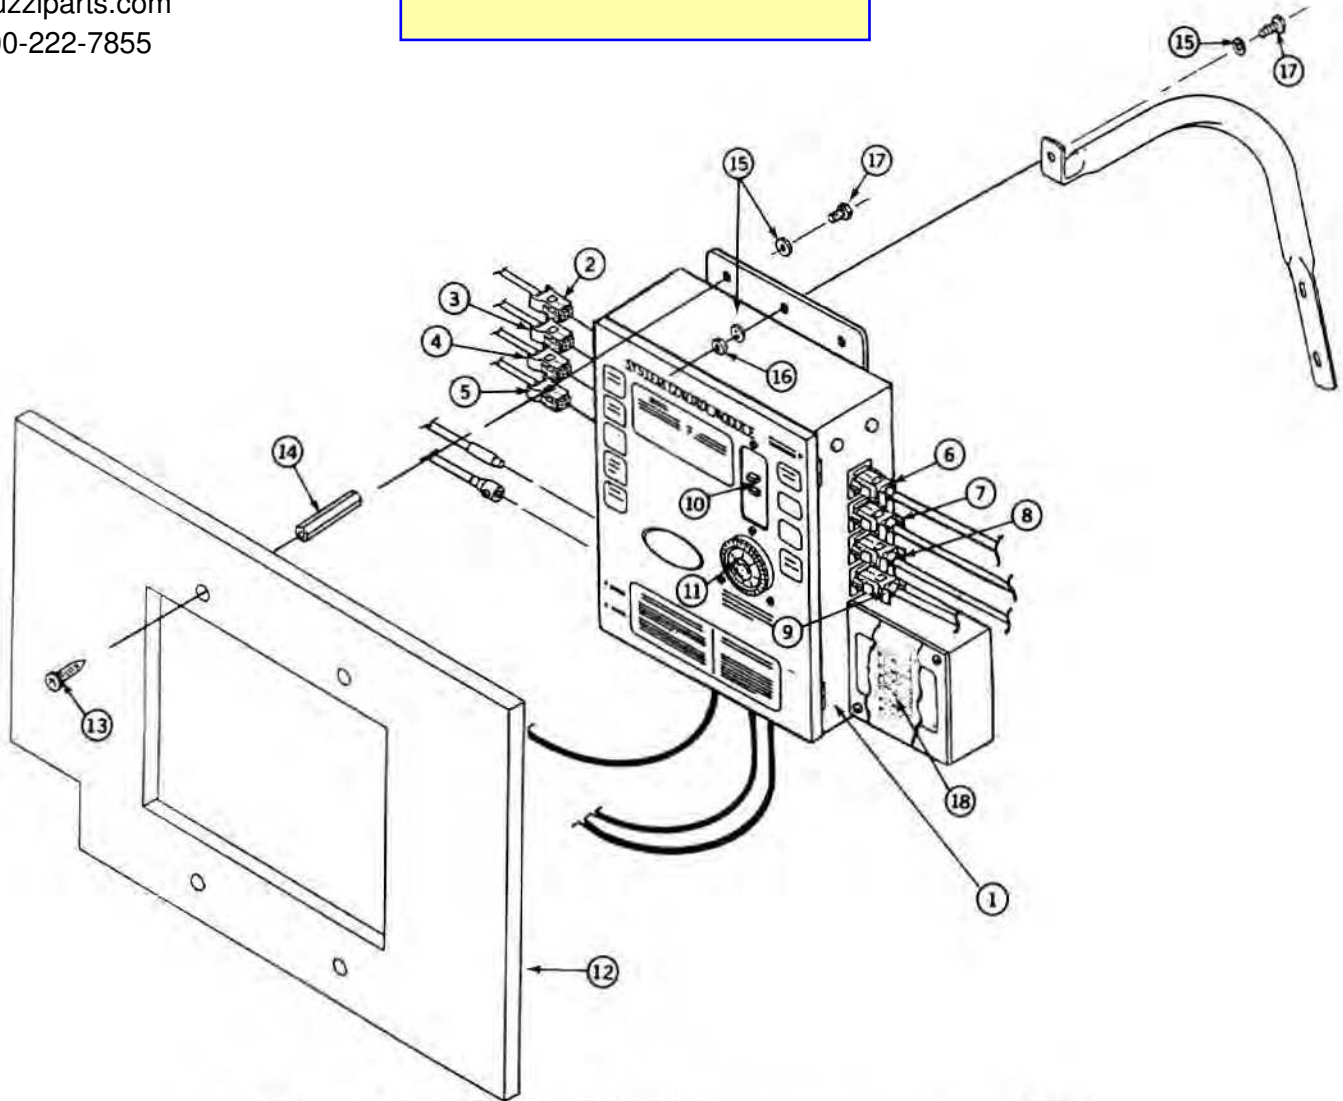

ITEM	P/N	DESCRIPTION	QTY
1	8045000	System Control Module Repair Assembly	1
2	7974000	Plug/Door Switch Assy, Snap-In	1
3	7975000	Plug Assy, Hi-Limit, Snap-In	1
4	7976000	Plug Assy, Flow Switch, Snap-In	1
5	7978000	Plug Assy, Lights, Snap-In	1
6	7970000	Plug Assy, Jets, Snap-In	1
7	7971000	Plug Assy, Blower, Snap-In	1
8	7972000	Heater Cord	1
9	7973000	Plug Assy, Filter, Snap-In	1
10	7669000	GFCI, 20 Amp, Panel Mount	1
11	7106000	Timer Assembly	1
12	9470000	Mask, Equipment Pack	1
13	3971000	Screw, Mach., PHP, #10-24 x .50"L.	4
14	9487000	Standoff, 2.63	4
15	3982832	Washer, 1/4 Flt, Type A Pln Wd Ser	6
16	4034832	Nut, Lockng Hd Kep Type, 1/4-20	6
17	3944832	Bolt, Hex, 1/4-20 x .75"L.	6
18	9569000	Repair Terminal Block Assy, 50 Amp	1

*If snap-in plug connector cord is being replaced P/N D149000 must be ordered in conjunction with Item 8
Items 2 through 9 apply to Razza with door interlock switch. See General Spa Parts Catalog for Razza Plus 2-Pump System Control Module/Plug Assemblies information.
Items 10 through 18 apply to both Razza and Razza Plus.