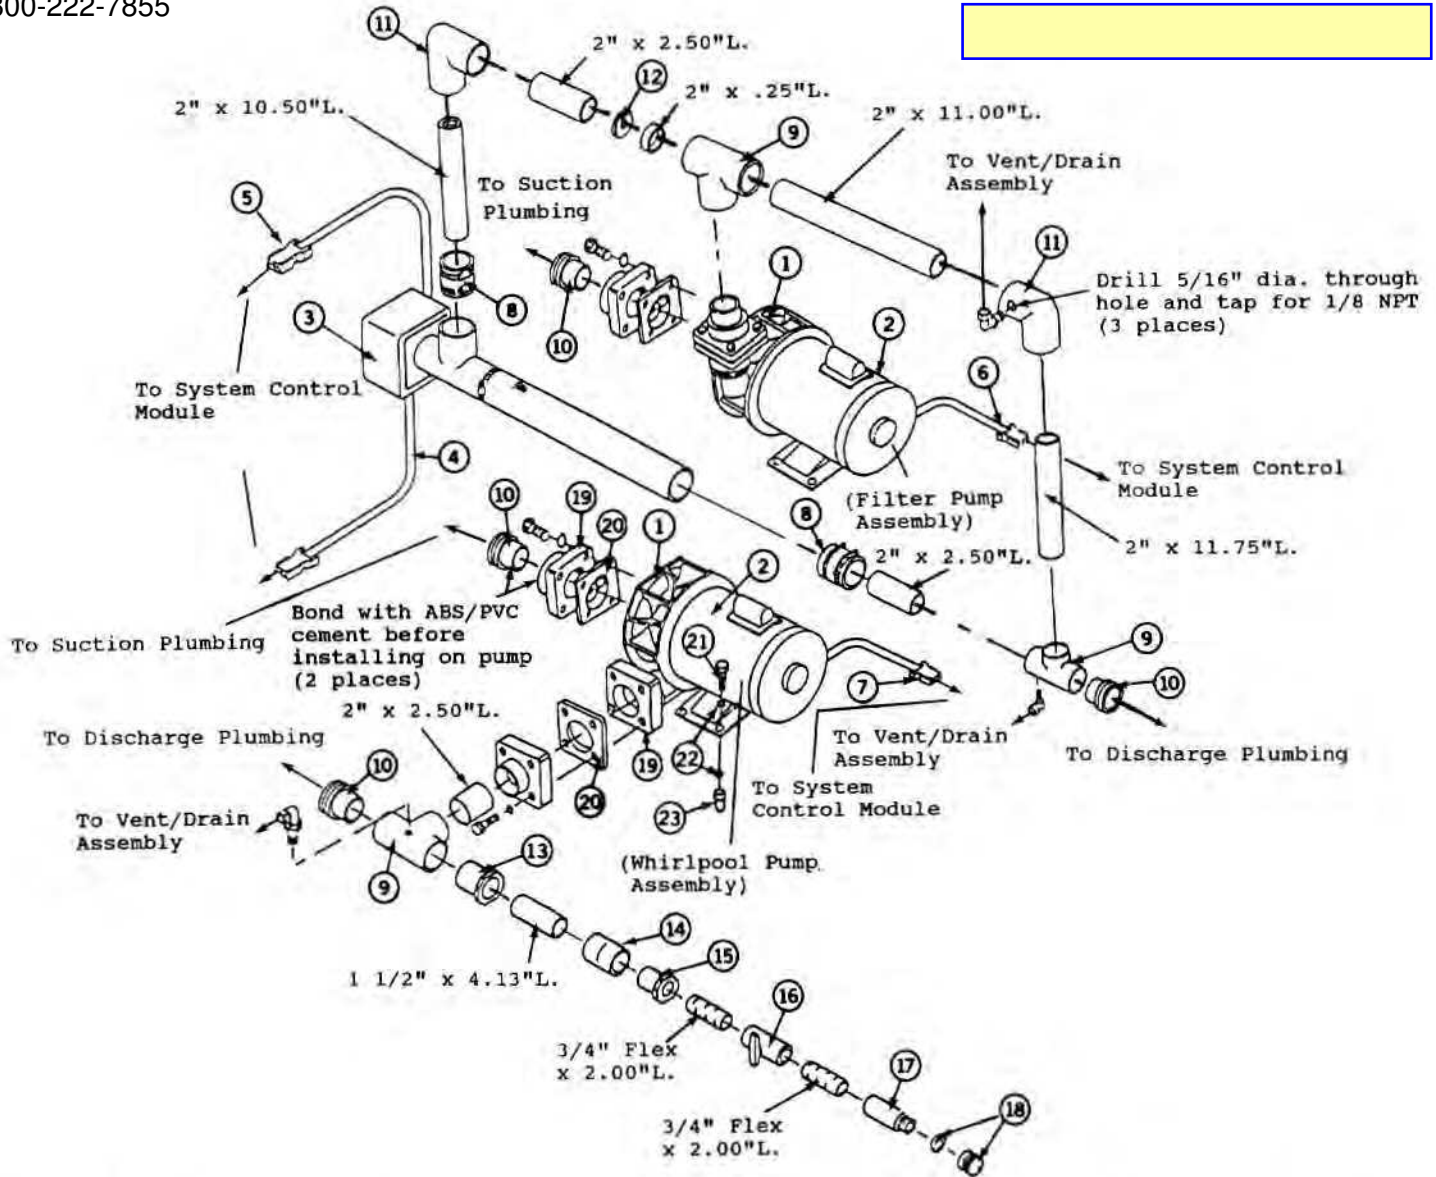

EQUIPMENT PACK ASSEMBLY

ITEM	P/N	DESCRIPTION	QTY	ITEM	P/N	DESCRIPTION	QTY
1	8501000	.75 HP Pump Assembly	2	12	8944000	Restrictor, Flow, 1.63 I.D.	1
2	2552000	.75 HP Motor Assembly	2	13	0473000	Bushing, Rdng, 2" x 1 1/2" SPG x S	1
3	0408000	Plug/Heater Assy, 6kw, Snap-In	1	14	0838000	Coupling, 1 1/2", S x S	1
4	0407000	Plug Assy, Hi-Limit, Snap-In	1	15	7355000	Bushing, Rdng, 1 1/2" x 3/4" SPG x S	1
5	7972000	Heater Cord	1	16	7774000	Valve, Ball, 3/4", S x S	1
6	7978000	Plug/Light Assy, Snap-In	1	17	9241000	Adapter, Male, 3/4" x 3/4" MHT	1
7	9374000	Plug Assy, Jets, Snap-In	1	18	9229000	Cap, 3/4", FHT, W/Washer	1
8	2634000	Repair Piping Connector, 2"	2	** 19	4516000	Flange, Pump, 2"	3
9	0828000	Tee, 2", S x S x S	3	** 20	0199000	Gasket, Pump Flange	2
10	9232000	Body, Union	4	** 21	3945832	Bolt, Hex, 1/4-20 x 1.00"L	4
11	0426000	Elb, 2", 90, S x S	2	** 22	3982832	Washer, 1/4 Ft., Pln Wd Ser	8
				** 23	9216000	Well Nut, Rubber, 1/4-20	4

*Included with Item 3. Can be ordered separately.

** Quantities shown are for one Pump/Motor Assembly only. Pump flanges require standard attaching hardware-bolts P/N 3951832, washers P/N 3983832, and nuts P/N 3993832.