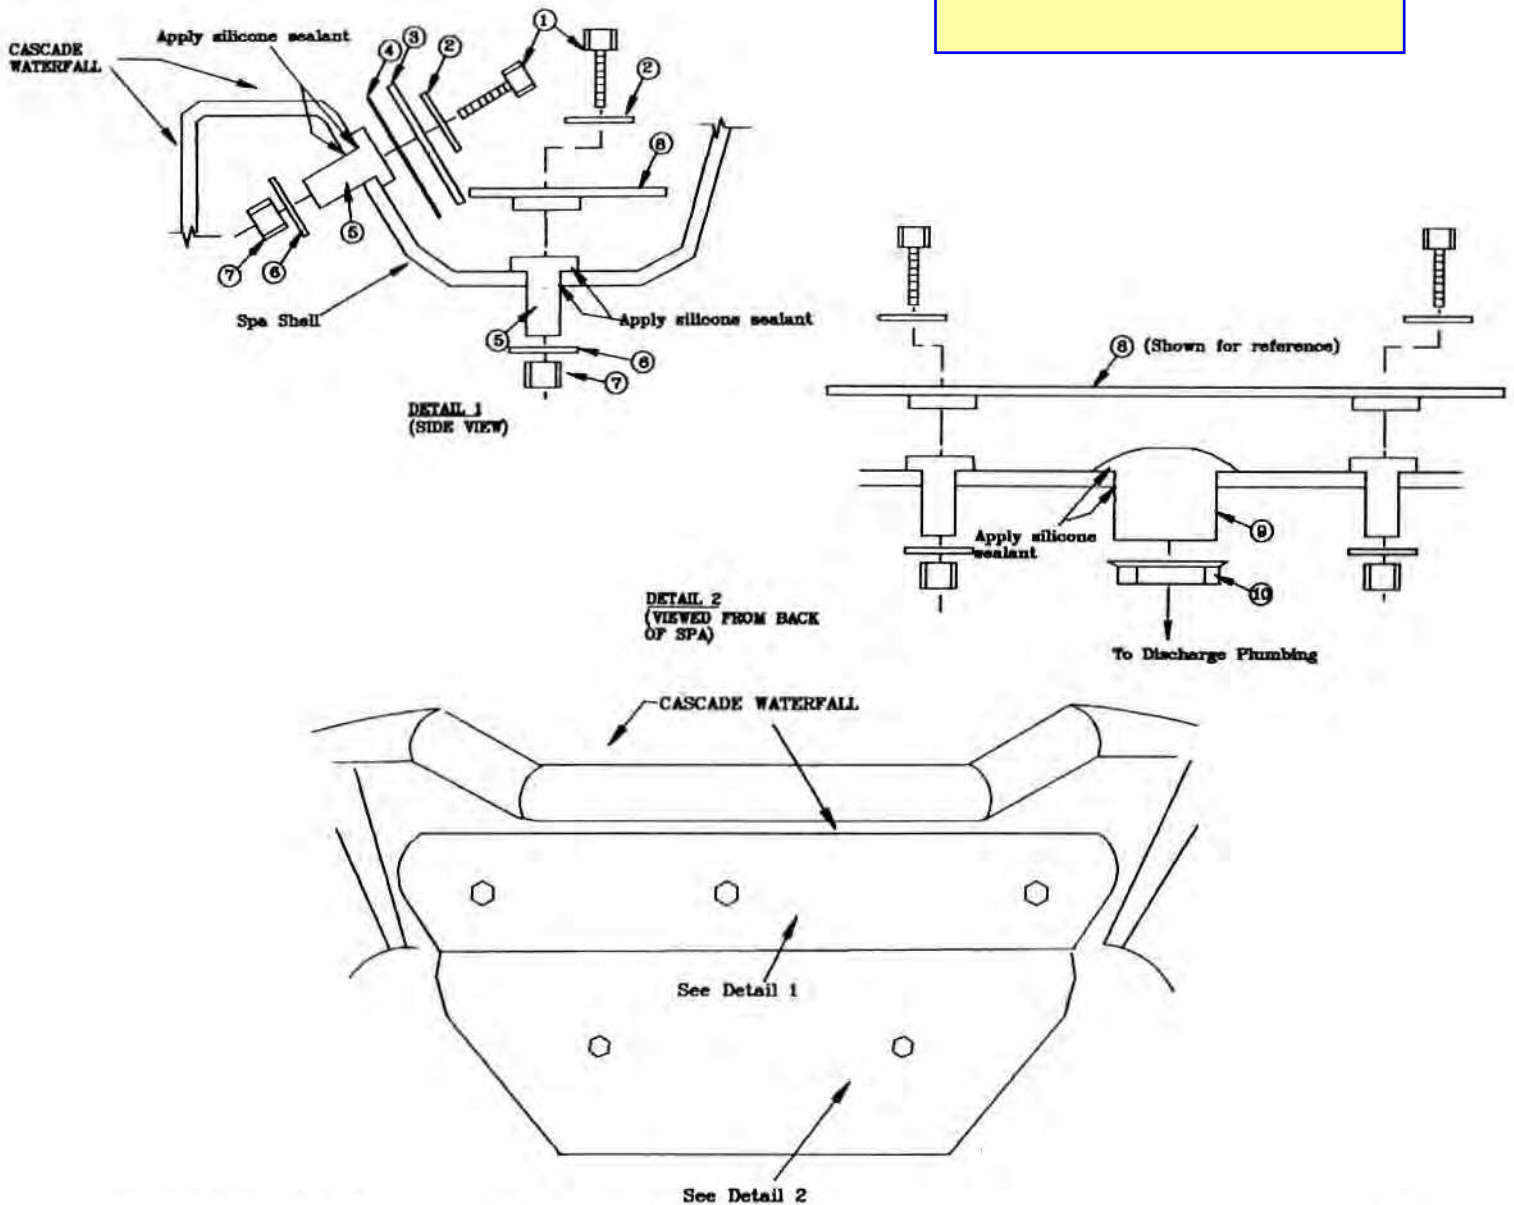

See General Spa Parts Catalog
for breakdowns on HTA and AMH
Jet Assemblies.

ITEM	P/N	DESCRIPTION	QTY
1	9250000	Repair Kit, Union Adapter	2
2	0426000	Ell, 90, 2", S x S	2
3	0828000	Tee, 2", S x S x S	4
4	7299000	Bushing, Rdcng, 2" x 3/4" SPG x S	1
5	8537000	Ell, Rdcng, 1" x 3/4", S x S	1
6	2488000	Tee, Rdcng, 2" x 2" x 1 1/2" S x S x S	5
7	0522000	Ell, 45, 2", S x S	2
8	0955000	Ell, 90, 1 1/2", Street x Slip	2
9	0157000	Ell, 45, 1 1/2", S x S	1
10	6913000	Check Valve, 2", 1/4 lb. Spring	1
11	8998000	Restrictor, Flow, .81 I.D.	1
12	0239000	Ell, 90, 1 1/2", S x S	3
13	0473000	Bushing, Rdcng, 2" x 1 1/2", SPG x S	1
14	* 5901000	Valve, 2", Swing Check, S x S	1
15	0851000	Coupling, 2", S x S	1
16	5933000	Flow Restrictor, 1.00" I.D.	1

* Drill 3/16" dia. through hole in center of check valve clapper.

RAZZA RAZZA PLUS

Model #940000
 Issue Date: 11/93

CASCADE WEIR ASSEMBLY

ITEM	P/N	DESCRIPTION	QTY
1	9393000	Screw, Nylon, Hex Hd, #6-32 x 1.00"L.	5
2	9394000	Washer, Nylon, #6 Type A	5
3	9370000	Weir Blade, Razza	1
4	9390000	Weir Gasket	1
5	9391000	Weir Fitting	5
6	9395000	Washer, Nylon, 3/8 Type A Narrow	5
7	9392000	Nut, Nylon, Hex 3/8-16 UNC	5
8	9371000	Baffle Plate, Razza	1
9	9239000	Fitting, Through-The-Shell, Razza	1
10	9335000	Nut, Fitting, Through-The-Shell, Razza	1