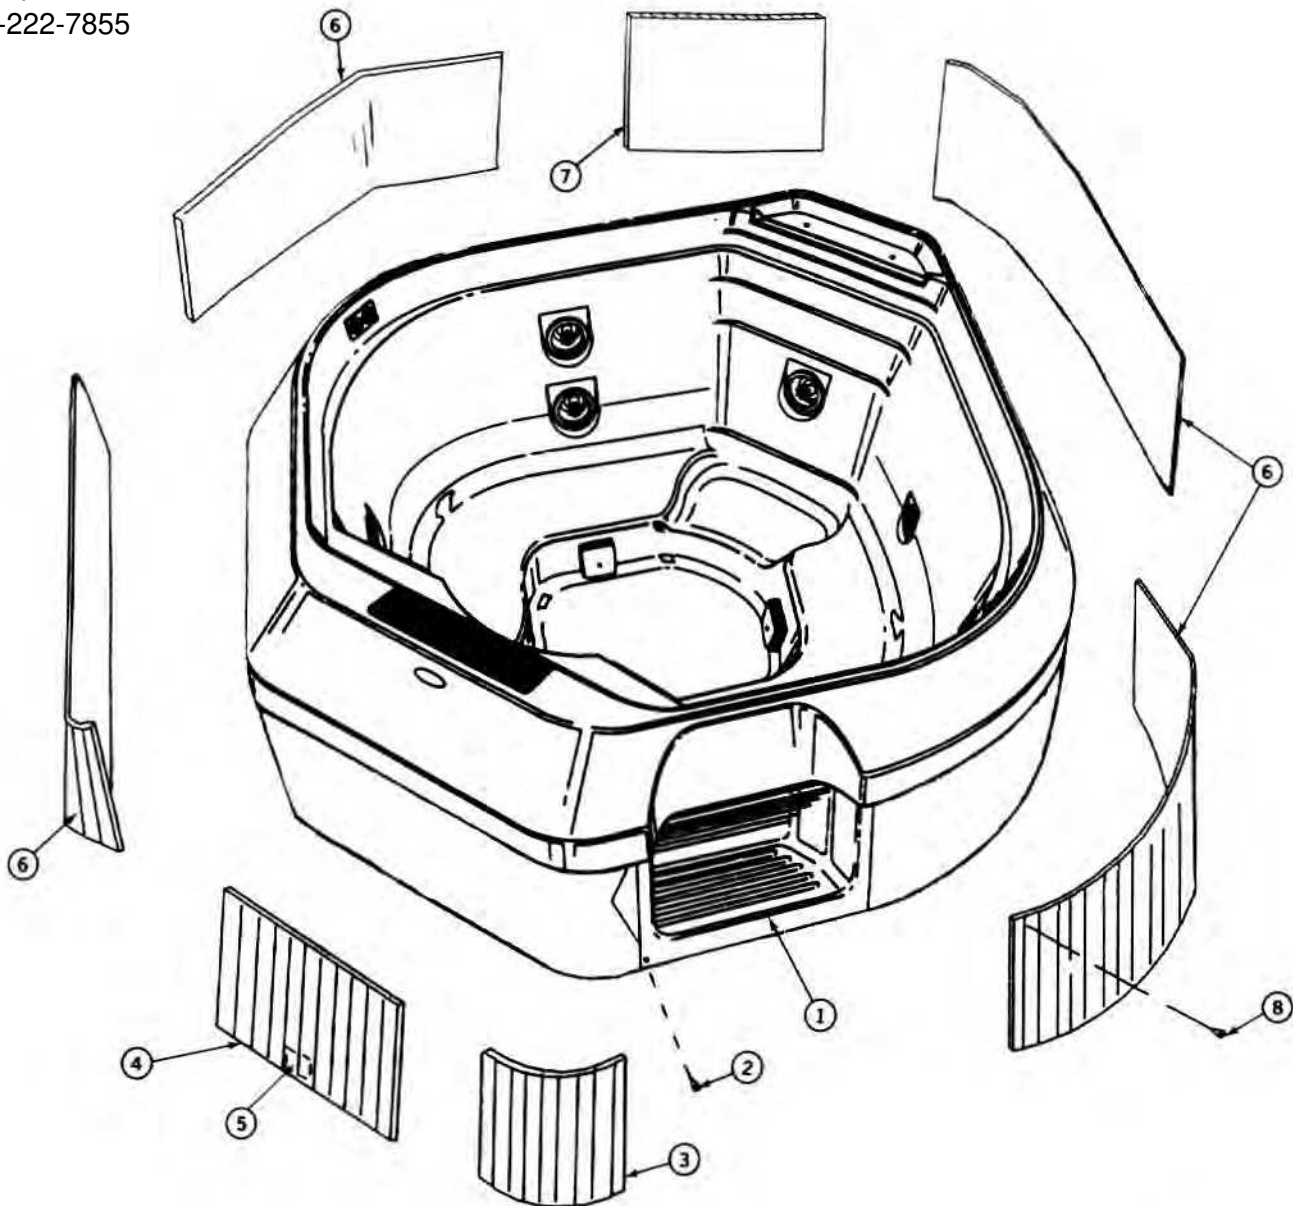

RAZZA RAZZA PLUS

Model #940000
Issue Date: 11/93

SKIRT/STEP ASSEMBLY

Guillen's Enterprises, inc
jacuzziparts.com
800-222-7855

ITEM	P/N	DESCRIPTION	QTY
1	7949000	Step, 19"	1
2	7694833	Screw, A Shtmtl, PHP #8 x 1.00"L.	5
3	9474000	Skirt, Flex Panel, 9.66" x 19"	1
4	9373000	Door, Skirt, 30.63" x 18.75"	1
5	6357000	Magnet/Clip Assembly	1
6	7138000	Skirt, Flex Panel, 50" x 19"	4
7	9490000	Skirt, Flex Panel, 25.18" x 19"	1
8	5303837	Screw, Drywall, #6-3 x 1.63"L.	66
N.S.	9144000	Skirt Latch Repair Assembly	1
N.S.	7403000	Wood Stave	1ea