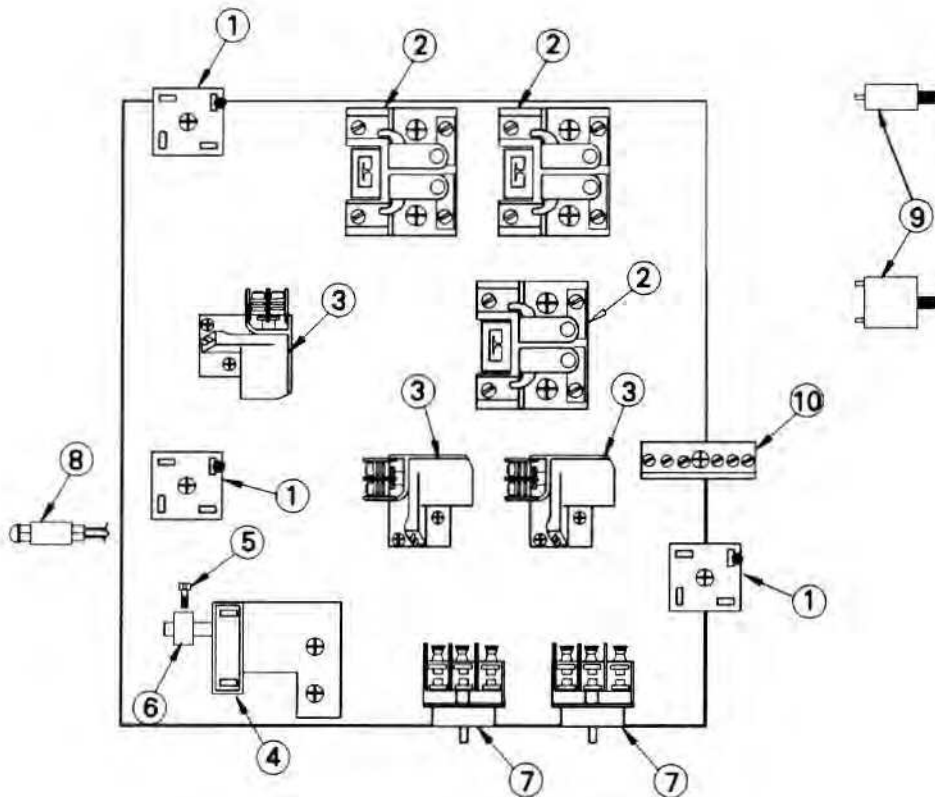

RAZZA RAZZA PLUS

Model #9400000
Issue Date: 11/93

SYSTEM CONTROL MODULE/PLUG ASSEMBLIES

Guillen's Enterprises, inc
jacuzziparts.com
800-222-7855

ITEM	P/N	DESCRIPTION	QTY
1	8045000	System Control Module Repair Assembly	1
2	7974000	Plug/Door Switch Assy, Snap-In	1
3	7975000	Plug Assy, Hi-Limit, Snap-In	1
4	7976000	Plug Assy, Flow Switch, Snap-In	1
5	7978000	Plug Assy, Lights, Snap-In	1
6	7970000	Plug Assy, Jets, Snap-In	1
7	7971000	Plug Assy, Blower, Snap-In	1
8	7972000	Heater Cord	1
9	7973000	Plug Assy, Filter, Snap-In	1
10	7669000	GFCI, 20 Amp, Panel Mount	1
11	7106000	Timer Assembly	1
12	9470000	Mask, Equipment Pack	1
13	3971000	Screw, Mach., PHP, #10-24 x .50"L.	4
14	9487000	Standoff, 2.63	4
15	3982832	Washer, 1/4 Flt, Type A Pln Wd Ser	6
16	4034832	Nut, Lockng Hd Kep Type, 1/4-20	6
17	3944832	Bolt, Hex, 1/4-20 x .75"L.	6
18	9569000	Repair Terminal Block Assy, 50 Amp	1

*If snap-in plug connector cord is being replaced P/N D149000 must be ordered in conjunction with Item 8
Items 2 through 9 apply to Razza with door interlock switch. See General Spa Parts Catalog for Razza Plus 2-Pump System Control Module/Plug Assemblies information.
Items 10 through 18 apply to both Razza and Razza Plus.

RAZZA RAZZA PLUS

Model #940000
 Issue Date: 11/93

DC SUBPLATE ASSEMBLY/COMPONENTS

This page applies to Razza units with door interlock switches. See General Spa Parts Catalog "SYSTEM CONTROL MODULE SUBPLATE/COMPONENTS (2-PUMP)" for Razza Plus information.