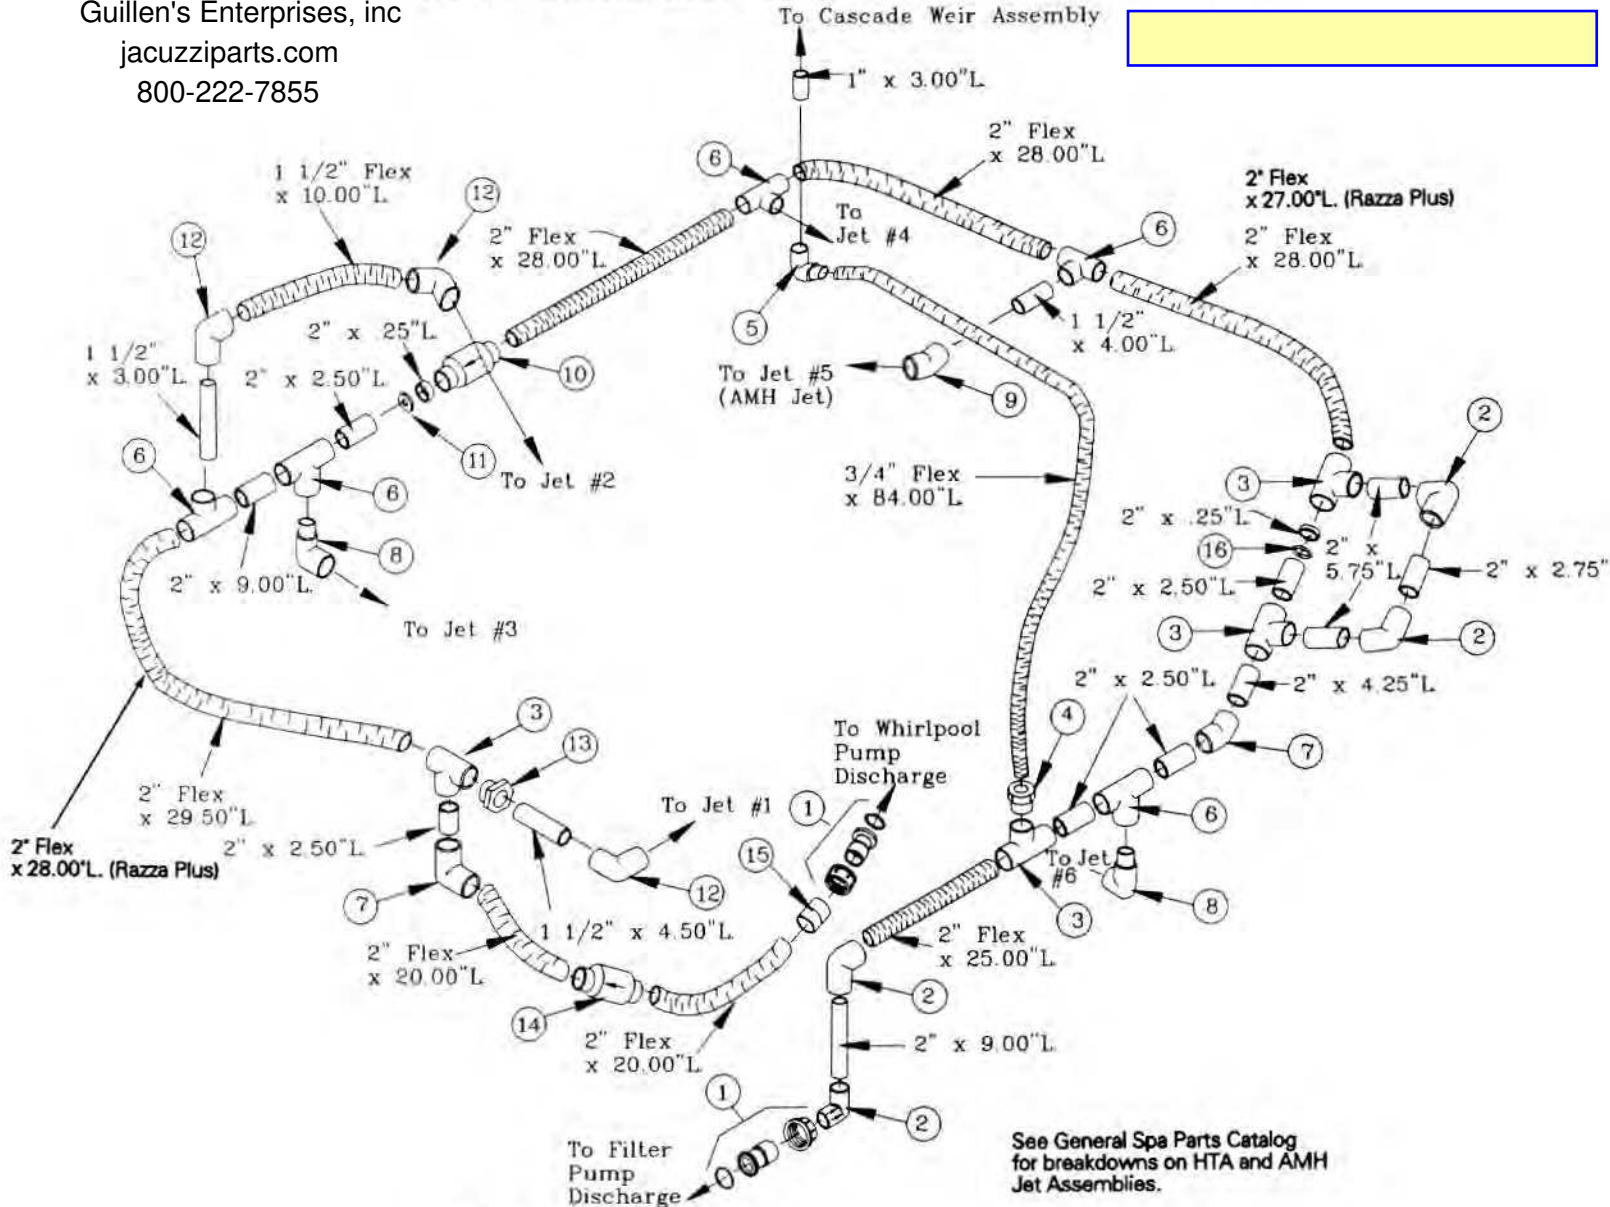

See General Spa Parts Catalog
for breakdowns on HTA and AMH
Jet Assemblies.

ITEM	P/N	DESCRIPTION	QTY
1	9250000	Repair Kit, Union Adapter	2
2	0426000	Ell, 90, 2", S x S	2
3	0828000	Tee, 2", S x S x S	4
4	7299000	Bushing, Rdcng, 2" x 3/4" SPG x S	1
5	8537000	Ell, Rdcng, 1" x 3/4", S x S	1
6	2488000	Tee, Rdcng, 2" x 2" x 1 1/2" S x S x S	5
7	0522000	Ell, 45, 2", S x S	2
8	0955000	Ell, 90, 1 1/2", Street x Slip	2
9	0157000	Ell, 45, 1 1/2", S x S	1
10	6913000	Check Valve, 2", 1/4 lb. Spring	1
11	8998000	Restrictor, Flow, .81 I.D.	1
12	0239000	Ell, 90, 1 1/2", S x S	3
13	0473000	Bushing, Rdcng, 2" x 1 1/2", SPG x S	1
14	* 5901000	Valve, 2", Swing Check, S x S	1
15	0851000	Coupling, 2", S x S	1
16	5933000	Flow Restrictor, 1.00" I.D.	1