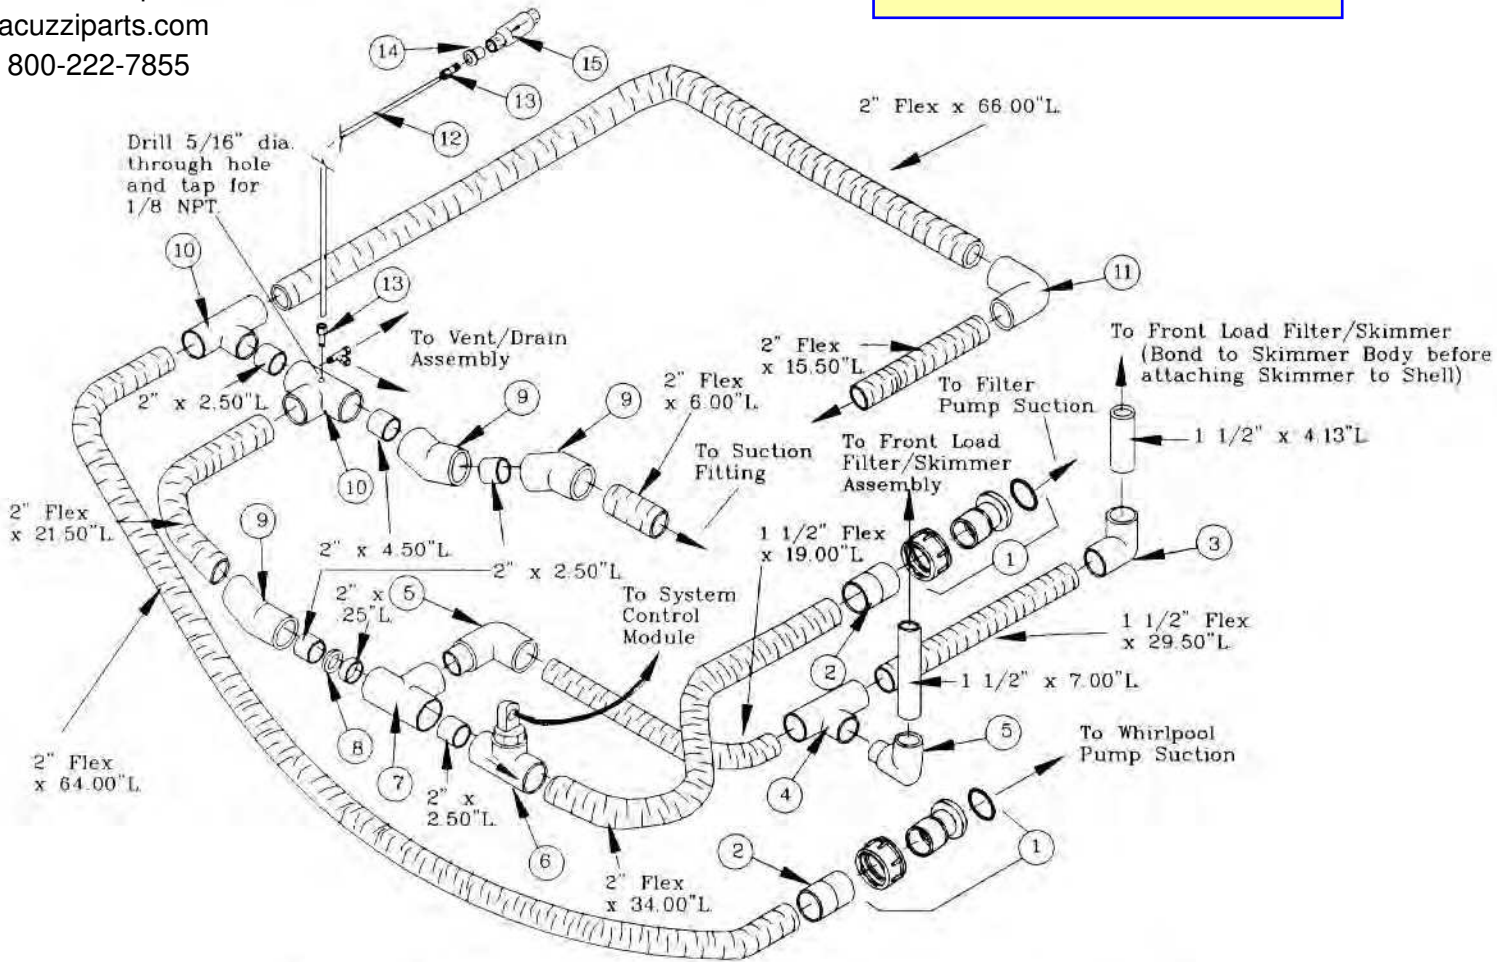

See General Spa Parts Catalog
for breakdowns on HTA and AMH
Jet Assemblies.

ITEM	P/N	DESCRIPTION	QTY
1	9250000	Repair Kit, Union Adapter	2
2	0426000	Ell, 90, 2", S x S	2
3	0828000	Tee, 2", S x S x S	4
4	7299000	Bushing, Rdcng, 2" x 3/4" SPG x S	1
5	8537000	Ell, Rdcng, 1" x 3/4", S x S	1
6	2488000	Tee, Rdcng, 2" x 2" x 1 1/2" S x S x S	5
7	0522000	Ell, 45, 2", S x S	2
8	0955000	Ell, 90, 1 1/2", Street x Slip	2
9	0157000	Ell, 45, 1 1/2", S x S	1
10	6913000	Check Valve, 2", 1/4 lb. Spring	1
11	8998000	Restrictor, Flow, .81 I.D.	1
12	0239000	Ell, 90, 1 1/2", S x S	3
13	0473000	Bushing, Rdcng, 2" x 1 1/2", SPG x S	1
14	* 5901000	Valve, 2", Swing Check, S x S	1
15	0851000	Coupling, 2", S x S	1
16	5933000	Flow Restrictor, 1.00" I.D.	1

* Drill 3/16" dia. through hole in center of check valve clapper.

RAZZA RAZZA PLUS

Model #940000
 Issue Date: 11/93

CASCADE WEIR ASSEMBLY

ITEM	P/N	DESCRIPTION	QTY
1	9393000	Screw, Nylon, Hex Hd, #6-32 x 1.00"L.	5
2	9394000	Washer, Nylon, #6 Type A	5
3	9370000	Weir Blade, Razza	1
4	9390000	Weir Gasket	1
5	9391000	Weir Fitting	5
6	9395000	Washer, Nylon, 3/8 Type A Narrow	5
7	9392000	Nut, Nylon, Hex 3/8-16 UNC	5
8	9371000	Baffle Plate, Razza	1
9	9239000	Fitting, Through-The-Shell, Razza	1
10	9335000	Nut, Fitting, Through-The-Shell, Razza	1

ITEM	P/N	DESCRIPTION	QTY
1	9250000	Repair Kit, Union Adaptor	2
2	0851000	Coupling, 2", S x S	2
3	0239000	El, 90, 1 1/2", S x S	1
4	0167000	Tee, 1 1/2", S x S x S	1
5	0955000	El, 90, 1 1/2" Street x Slip	2
6	B749000	Plug/Flow Switch Assembly	1
7	2488000	Tee, Rdcng, 2" x 2" x 1 1/2" S x S x S	1
8	2902000	Restrictor, Flow, 1.19 I.D.	1
9	0522000	El, 45, 2", S x S	3
10	0828000	Tee, 2", S x S x S	2
11	0426000	El, 90, 2", S x S	1
12	4649000	Tube, .25" O.D. Flex Nylon x 96.00"L.	1
13	3054000	Compression Ftng, Straight, .25"	2
14	3064000	Bushing, Rdcng, 1/2" x 1/8" SPG x FPT	1
15	4330000	Check Valve, 3 PSI	1