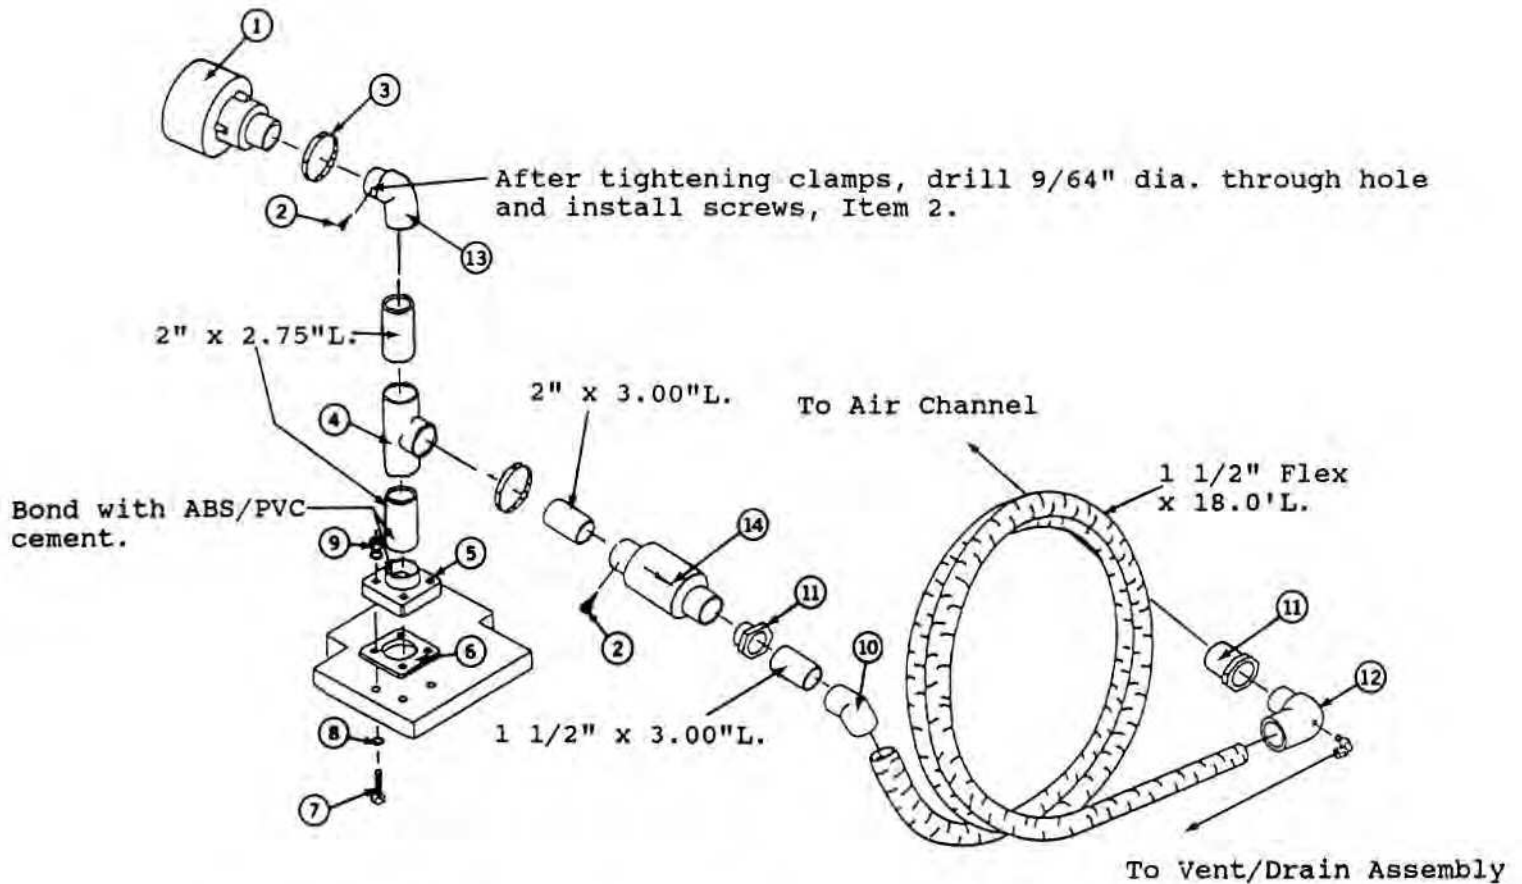

ITEM	P/N	DESCRIPTION	QTY
1	7971000	Plug/Blower Assembly, Snap-In	1
2	4041832	Screw, Tapping, PHP, #8-32 x .75"L.	2
3	0438000	Clamp, Hose, #H-40 Worm Drive Type	2
4	0828000	Tee, 2", S x S x S	1
5	4516000	Flange, Pump, 2"	1
6	0199000	Gasket, Pump Flange	1
7	6932832	Bolt, Hex, Fl Thrd, 5/16-18 x 2.00"L.	4
8	3983832	Washer, 5/16 Flt, Type A Pin Wd Ser	8
9	6371832	Nut, Elasticlock 5/16-18	4
10	0157000	Ell, 45, 1 1/2", S x S	1
11	0473000	Bushing, Rdcng, 2" x 1 1/2", SPG x S	2
12	0955000	Ell, 90, 1 1/2" Street x Slip	1
13	1592000	Ell, Street, 2", 90	1
14	6913000	Check Valve	1
N.S.	7989000	Sonic Foam	1
N.S.	4824000	Tie Wrap	3