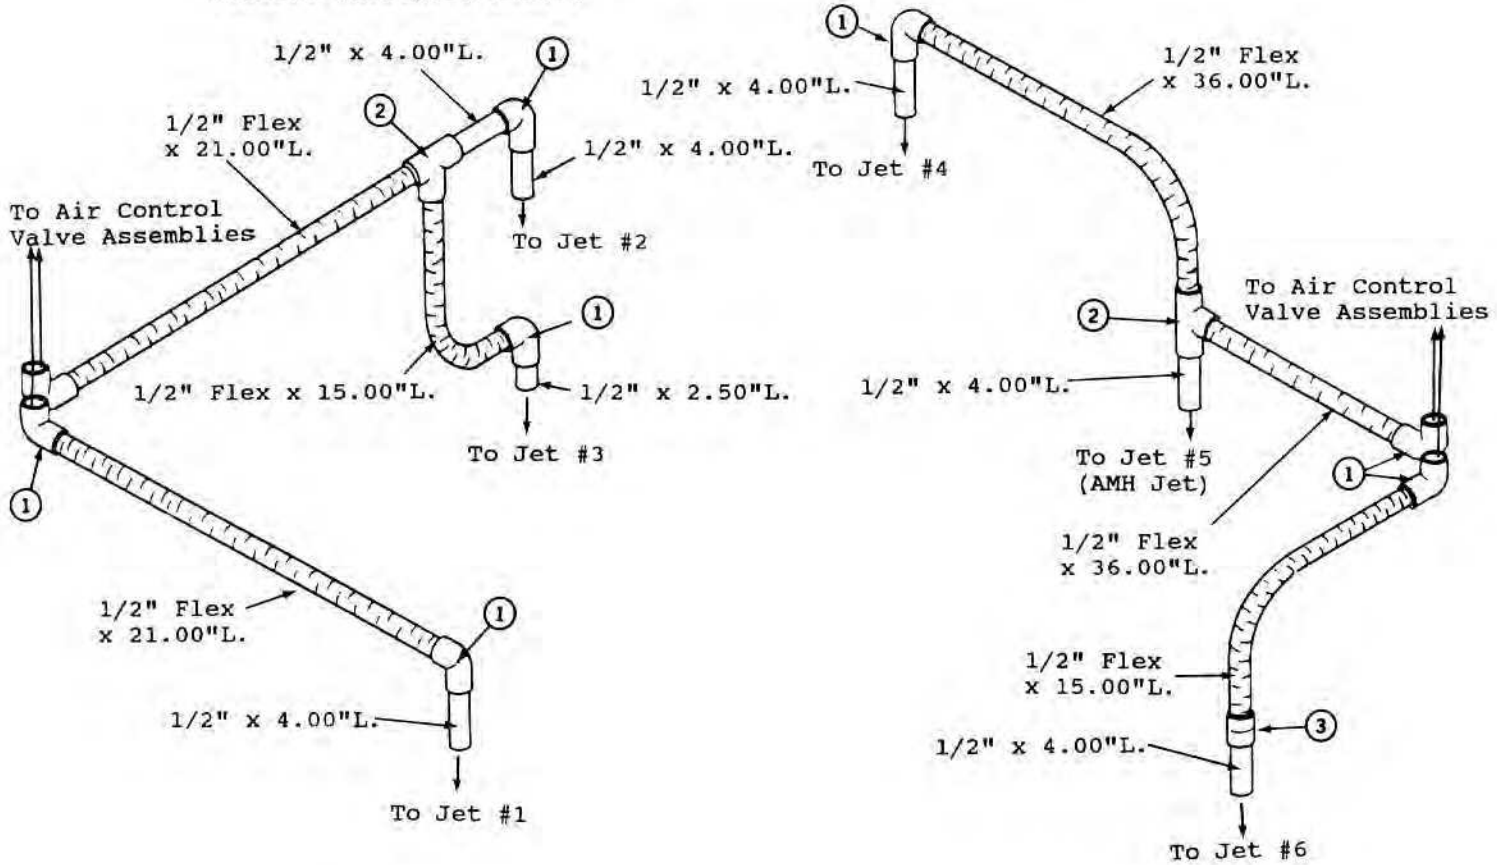

RAZZA RAZZA PLUS

Model #940000
Issue Date: 11/93

Guillen's Enterprises, inc

jacuzzi.com

800-222-7855

(Sch. 40 PVC piping, shown for reference, is not available from Jacuzzi Whirlpool Bath.)

AIR LINE PIPING

See General Spa Parts Catalog for 2-Position Control Panel, AMH and HTA Jet Assemblies.

ITEM	P/N	DESCRIPTION	QTY
1	0436000	Elb, 90, 1/2", S x S	8
2	0455000	Tee, 1/2", S x S x S	2
3	0647000	Coupling, 1/2", S x S	1