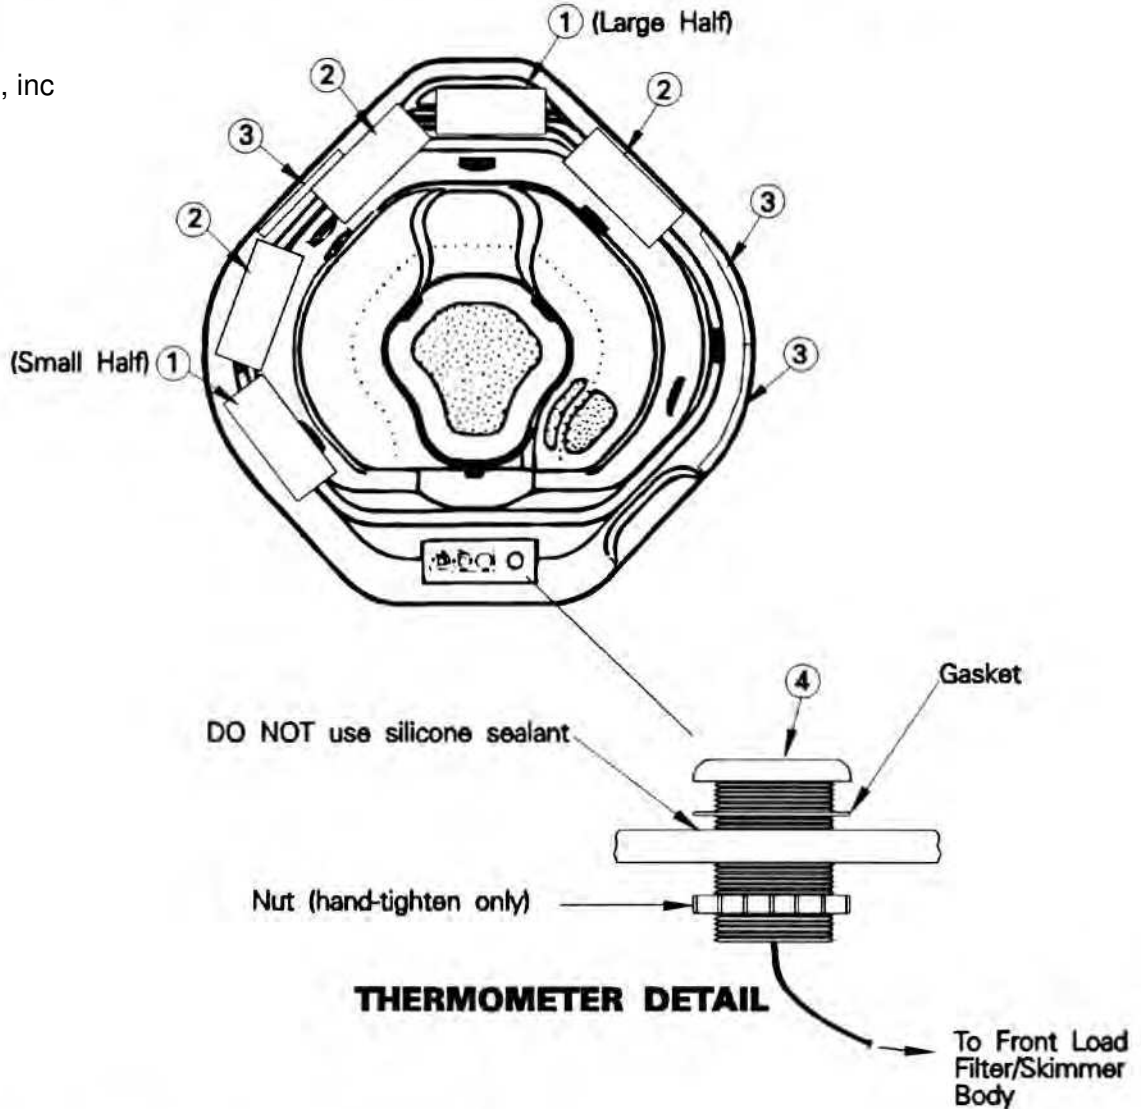

*Applies to Razza
N.S.=Not Shown

RAZZA RAZZA PLUS

Model #940000
Issue Date: 11/93

FOAM BATTS/PILLOWS/THERMOMETER

Guillen's Enterprises, inc
jacuzziparts.com
800-222-7855

ITEM	P/N	DESCRIPTION	QTY
* 1	0316000	Foam Insert	1
2	6645000	Foam Insert	3
3	9153000	Foam Insert	3
** 4	C667000	Thermometer, Digital	1
*** N.S.	C598945	Pillow, Straight, Two, Silver	1
*** N.S.	C599945	Pillow, Curved, Two, Silver	1