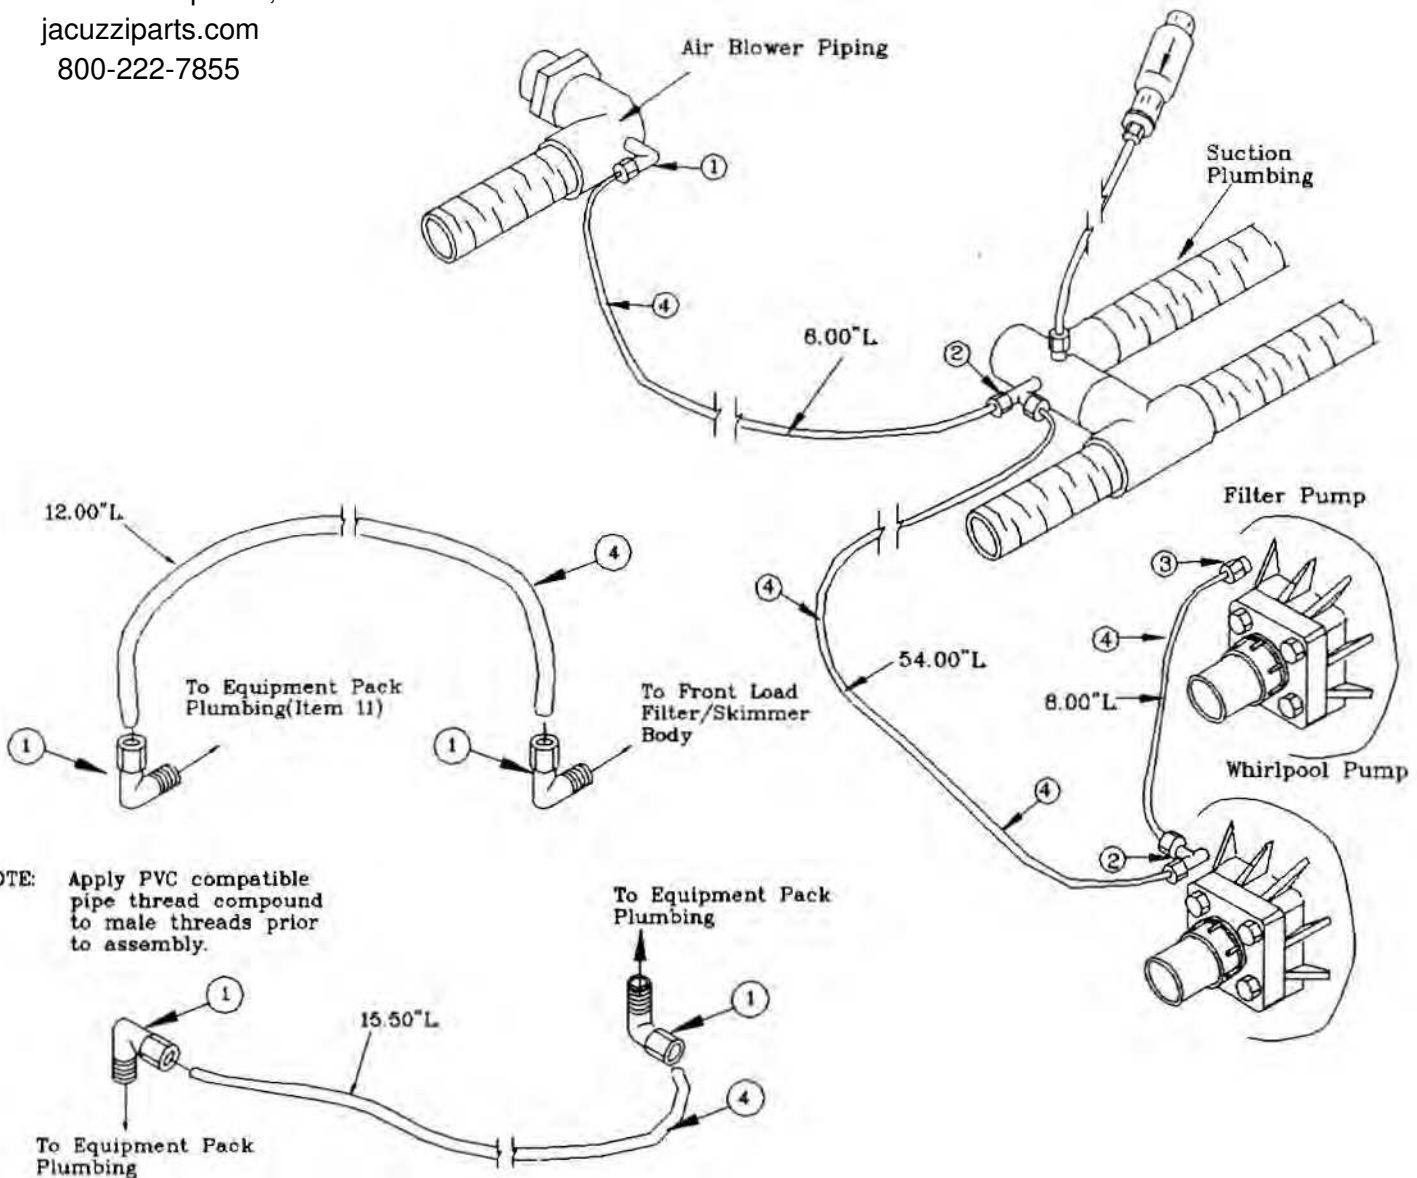

ITEM	P/N	DESCRIPTION	QTY
1	3044000	Compression Ftg, Ell	5
2	3053000	Compression Tee	2
3	3054000	Compression Ftg, Straight	1
4	4649000	Tube, .25" O.D. Flex Nylon x 96.00"L.	1