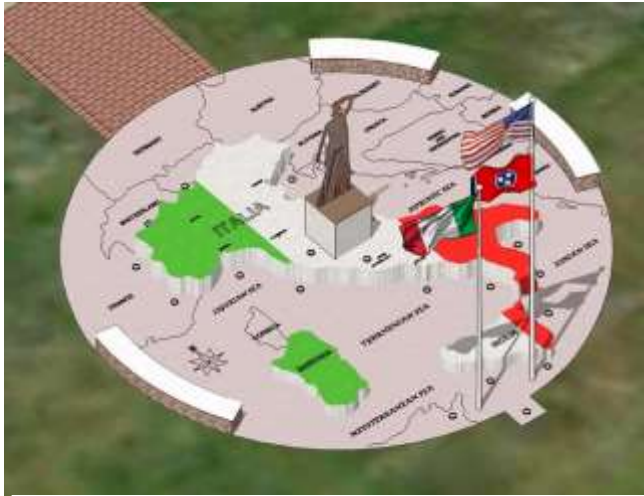

The original dedication of Columbus Park was in 1987 on a small plot of land at Adams and Third Street. Since that time, repairs are needed to bring the statue back to its original grand appearance.

The restoration of the Christopher Columbus Statue and the relocation to Marquette Park will serve two purposes: There will be added visibility to the general public on a daily basis, not to mention the tie in with the Italian Festival and the new design will become an educational tool for area schools.

Memphis Chapter Foundation
"Service Above Self"

Columbus Statue Dedication 1987

COLUMBUS STATUE RELOCATION PROJECT

DONATE NOW

Make a Tax Deductible Donation
on the web at:

www.unicomemphischapter.org

Email: umcf@unicomemphischapter.org

COLUMBUS STATUE IS MOVING TO MARQUETTE PARK

Above is a bird's eye perspective of the statue area showing the raised country of Italy and the surrounding context.

With your generous donation the Columbus Statue will be refurbished and relocated to Marquette Park. Its new home will be on the Park Avenue side of Marquette Park. This prominent location will add a great new attraction to the park and it will become another focal point for the Italian Festival.