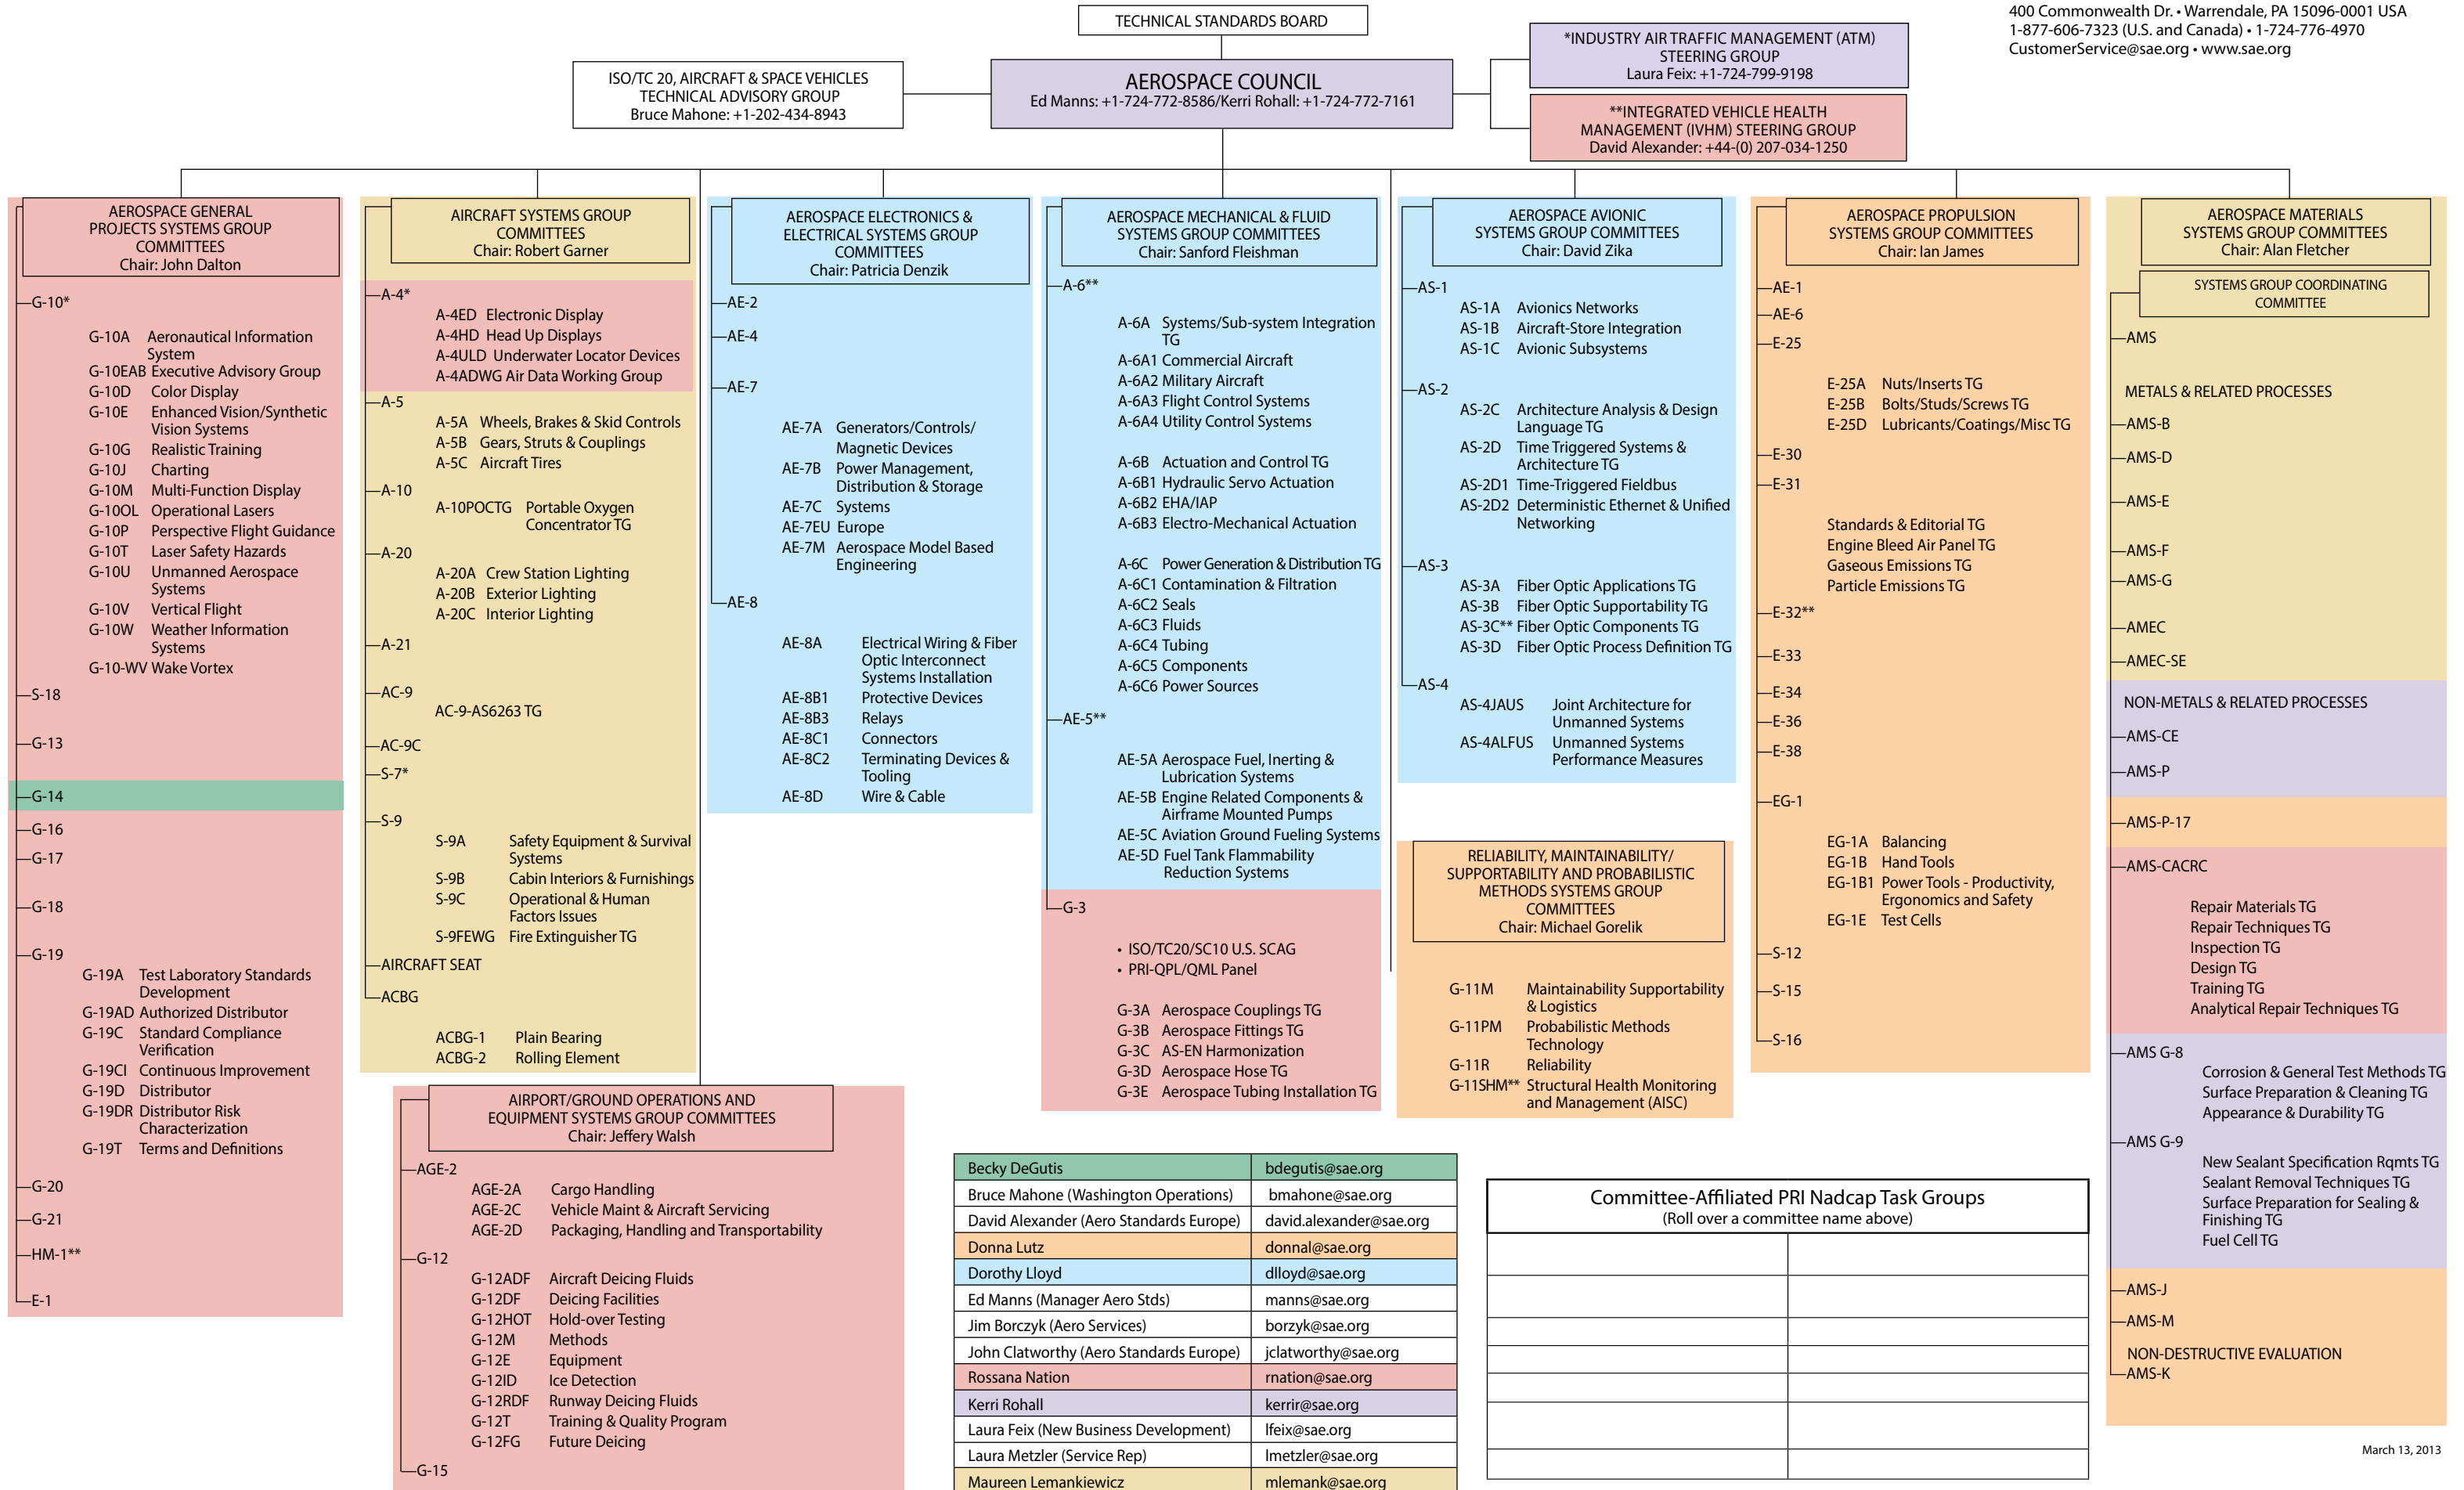

SAE Aerospace Council Organization Chart

Customer Service
 400 Commonwealth Dr. • Warrendale, PA 15096-0001 USA
 1-877-606-7323 (U.S. and Canada) • 1-724-776-4970
 CustomerService@sae.org • www.sae.org