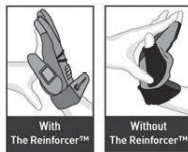

Cutters The Reinforcer™ Gloves

Newly designed for better fit. The Reinforcer™ has been streamlined to make it less bulky and more flexible. Cutters' exclusive Reinforcer™ is a proprietary system that provides the ultimate in lineman protection and performance, by allowing full forward finger flexion and preventing fingers from hyper-extending. This minimizes the risk of injury and enhances blocking - players can go full out. Also features C-TACK™ Material on palm patch and fingertips for increased grip and durability. Meets NFHS/NCAA Specifications. Performs in All Weather Conditions. Machine Washable and Dryable.

017LP
Size: M-XXL
Color: Grey
$69⁹⁵
RB Price

Under Armour Possession III Padded Receivers Gloves

Made for the speed player that needs protection, dexterity and minimal bulk. Extremely lightweight flexible padding on top of hand gives your hands protection where you need it most. ColdGear® finger gussets deliver breathability and moisture management with the warmth you need. Armour GrabTack, our stickiest grip extending from the end of the wrist to finger tips gives you maximum grip and protection where you need it most.

1209528
Size: S-XXL
Color: Grey
$39⁹⁵
RB Price