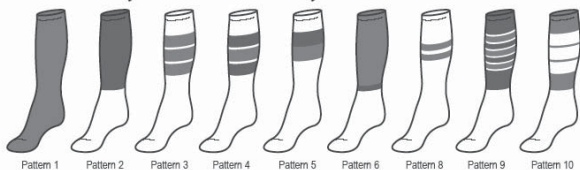

Twin City Pro's Choice Socks

Hi-Bulk Acrylic Top, Full-cushioned Acrylic Tube Foot. 75% Hi-Bulk Acrylic, 12% Nylon, 10% Elastic, 3% Lycra. Special orders can be made (patterns 1-10) in any stirrup sock color. Minimum order 1 dozen per style, color and size. Available to ship within 4-6 weeks.

*Special Order Item
Call RB For Pricing

Twin City Football Tube Sock

85% Acrylic, 8% Polyester, 4% Nylon, 2% Rubber, 1% Spandex. Special orders can be made in any of the acrylic colors with a minimum order of 1 dozen per style, color and size. Available to ship within 4-6 weeks.

*Special Order Item
Call RB For Pricing