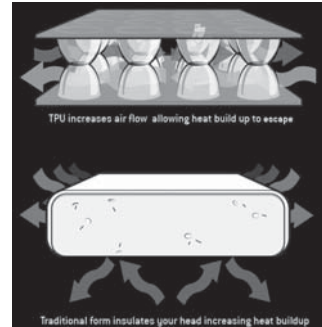

Game's Best Performing Helmet

When you put together design, comfort, durability and cushioning, the ION 4D™ offers unmatched helmet performance! The pioneering Energy Wedge integrated faceguard design – never before seen on the field!

TPU – cushioning material that's superior to older, traditional foam padding. Sleek, aggressive shell design with increased air circulation. Exceeds NOCSAE testing standards and performs well in the new Biokinetics RAM test protocol.