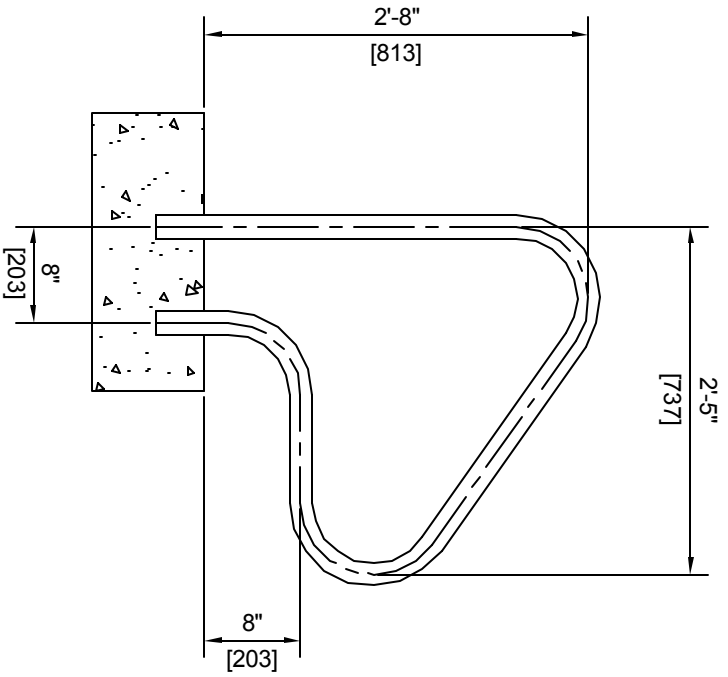

FIGURE 4 RAILS	
WALL	STOCK CODE
.065	20733
.109	20734
.145	20735

DIMENSIONS = INCHES  
MM

**ASTRAL POOL** 

USA

FIGURE 4 GRAB RAIL  
SOLD IN PAIRS

DRAWN BY:	MM	DWG. NO.:	FIGURE 4	REV.:
SCALE: NONE	DATE: 2/18/03	CHECKED:		