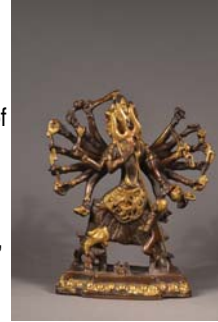

**435 19th C. Chinese Gilt Bronze
Figure of Harihara**

19th Century Chinese gilt bronze figure of
Harihara standing in alidhasana on
Garuda and Nandi, holding a large
trident, bow, sword, and conch in his
radiating arms; H: 25.5 cm, W: 20.25 cm,
9 cm, 3068 grams
1,200.00 - 1,800.00