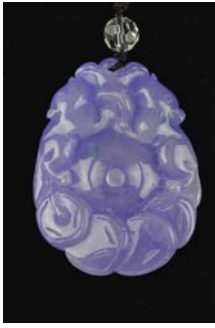

179 Chinese Carved Lavender Jadeite Pendant

Chinese carved jadeite pendant; featuring two zodiac rats in antithetical position in relief; the stone of translucent lavender tone; L: 6 cm, 58 grams, Density: 3.40
600.00 - 1,200.00

180 Chinese Jadeite Carved Buddha Pendant w/ Cert

Chinese jadeite carved pendant; featuring sitting laughing Buddha; pierced for suspension; with Grade A certificate; H: 5 cm, W: 4.5 cm, 27 grams

300.00 - 600.00