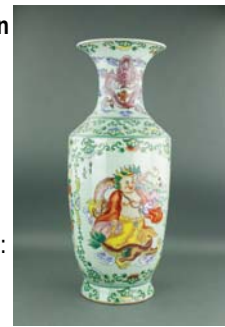

381 Chinese Famille Rose Porcelain Vase Qianlong MK

Chinese Famille Rose large porcelain vase; of baluster form with everted rim and splayed foot; featuring Buddha with dragon on floral scrollwork ground; four-character Qianlong mark on base; H: 57 cm, D: 20.5 cm, 7.5 kg

500.00 - 1,000.00