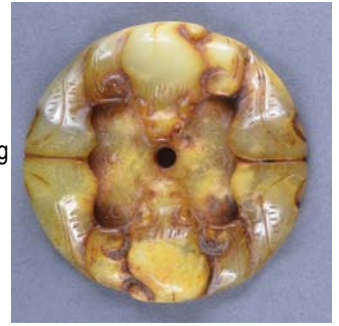

114 Archaistic Chinese Carved Hardstone Pendant Wu Fu

Archaistic Chinese carved white hardstone pendant; circular form featuring antithetical bats in relief; the stone of white tone with calcification; D: 5.5 cm, 33 grams
400.00 - 800.00