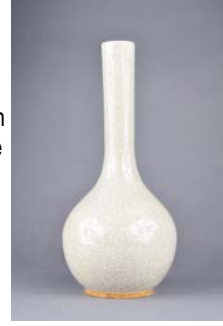

387 Chinese Celadon Crackle Glazed Porcelain Vase Mark

Chinese celadon crackle glazed porcelain vase; pear-shaped body featuring crackle glazed design; two-character Mark on base; H: 32 cm, D: 14 cm
400.00 - 600.00