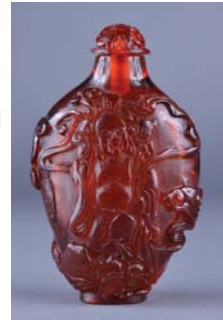

104 Chinese Carved Amber Snuff Bottle

Chinese carved amber snuff bottle; ovoid body featuring Laughing Budai; carved four-character Mark; H: 11 cm, W: 7.5 cm, 126 grams