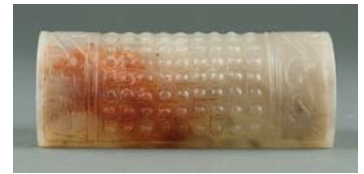

239 5 Pc Chinese Yellow Jade Carved Dragon Pendants

Five pieces of Chinese yellow jade carved toggle; featuring dragons with pig heads; pierced for suspension; H: 9 cm, W: 4 cm, 409 grams total

500.00 - 1,000.00

244 Chinese White Jade Carved Archaistic Motifs

Chinese white jade carved archaistic motifs. Good translucency with brown calcification. H: 11 cm, D: 5 cm, 155 grams.

800.00 - 1,200.00

240 Chinese White Jade Carve Pendant w/ Agate Necklace

Chinese fine white jade carved pendant; of jade plaque form; featuring three figures on one side and script calligraphy on the other side; with Zigang mark; with yellow agate necklace; H: 6 cm, W: 4 cm, 90 grams

1,200.00 - 1,800.00

245 Chinese Green Jade Carved Fish

Chinese green jade carved hollowed pendant; featuring carvings of fish on body; H: 8 cm, W: 7.5 cm, 588 grams

300.00 - 600.00

241 Twenty Two Pieces of Old Chinese Jade Pieces

Lot of twenty-two pieces of Chinese old jade pieces; (Snuff bottle) H: 5.5 cm, W: 5 cm, 92 grams; Provenance: Ma Collection Toronto

1,200.00 - 2,400.00

246 Chinese Green Jade Carved Fruit

Chinese green jade carved ornament; featuring persimmon and leaves; of celadon and spinach green tone; H: 6 cm, W: 6 cm, 196 grams

300.00 - 600.00

242 Two Pieces of Jade Carved Round Bead Necklaces

Group of two jade round bead necklace. First of green tone; second of white tone. D: 16 cm, total 114 grams.

500.00 - 1,000.00

247 Chinese Green Jade Carved Double Gourd

Chinese green jade carved ornament; featuring two calabash in pale green tone; H: 11 cm, W: 5 cm, 223 grams

300.00 - 600.00

243 Chinese Fine Milky White Jade Bangle

Chinese fine milky white jade bangle; of circular form; rounded outside and flatten inside; wood stand not included; D: 7.5 cm, Inner D: 5.5 cm, 50 grams; Density: 2.99

3,000.00 - 4,500.00