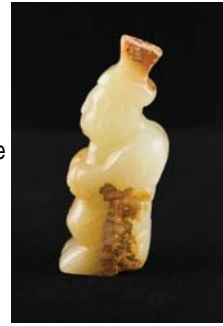

164 Fine Chinese White Hardstone Carved Archaic Man

Fine Chinese white hardstone carved figure of archaic man. The stone of white with brown calcification. H: 7.5 cm, D: 2.5 cm, 82 grams. Provenance: T. Ng Collection Toronto.
400.00 - 800.00