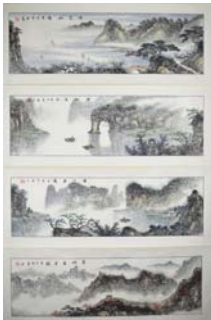

41 Set of Four Chinese Watercolour on Paper

Set of Four Chinese watercolor on paper. Signed and sealed by artist. Provenance: Eastern Shen Collection, Toronto. W: 95 cm x H: 30 cm each
400.00 - 800.00