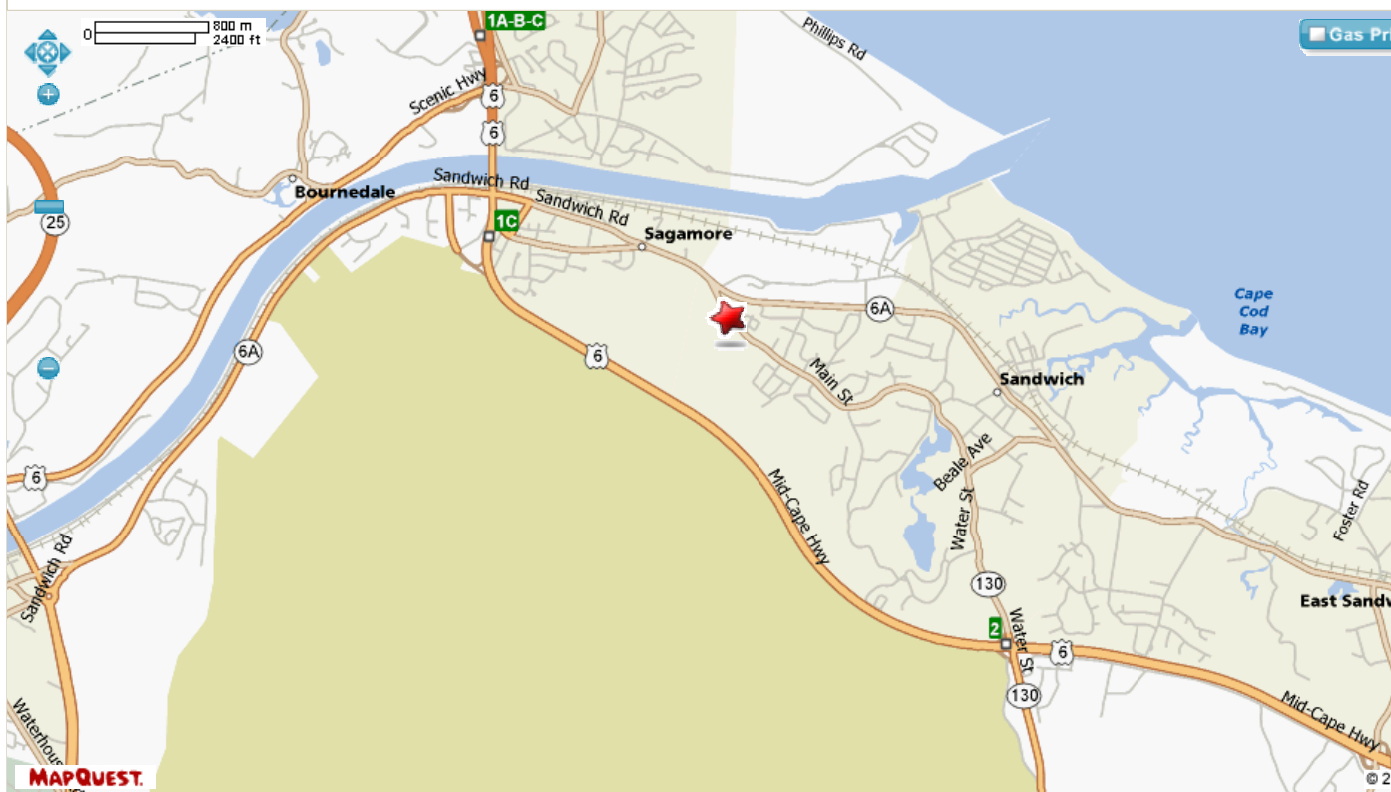

Address or Intersection

City

State

ZIP Code

Get Map

Use Copy & Paste Forms

Your Recent Locations

- 20 Main St, Sandwich, MA 02563-2102
[Map](#) | [Directions To](#) | [Directions From](#) | [Set Nearby](#)
- Home Depot
39 Long Pond Road, Plymouth, MA 02360
[Map](#) | [Directions To](#) | [Directions From](#) | [Set Nearby](#)
- 30 Aldrin Rd, Plymouth, MA 02360-4804
[Map](#) | [Directions To](#) | [Directions From](#) | [Set Nearby](#)

20 Main St, Sandwich, MA [Change Default Location](#)

Search Nearby: e.g., Comfort Inn or Hotels Search

MapQuest Tips, Features, and Partners

[Check out the MapQuest Blog »](#)

Evolutionary iPhone App

iPhone users rejoice! Now you can easily save Maps and Routes on MapQuest.com and retrieve on your iPhone.