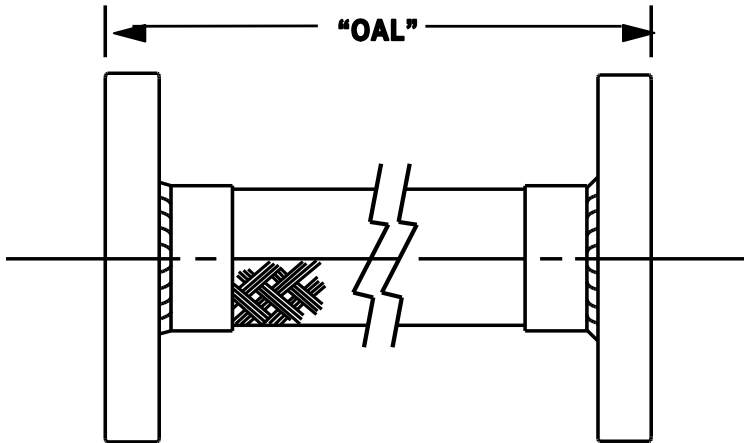

UNISOURCE
STYLE SF-21
Stainless Steel
Flexible
Metal Hose
Connectors

Construction, Materials:

Hose: *Type 321 Stainless Steel Corrugated Hose*

Braid: *Series 300 Stainless Steel One Braid*

Ends: *Carbon Steel 150# Drilled Plate Flanges*