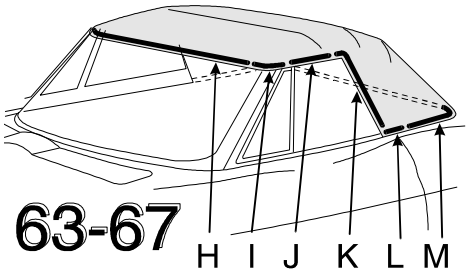

**63-67 Convertible Top Weatherstrip**

- All of our 63-67 Weatherstrip is made in the USA*
- H Header Inner Weatherstrip**  
Authentic extruded Black sponge rubber with molded in Push in fasteners. List \$ 45. 1406040 15.00
- I 63-67 Front Side Rail and Header Extension Weatherstrip**  
Complete with molded in steel insert & mounting studs. Save a lot, GM list is \$ 92. each. Our repro is the only authentic one made & covered just like the General's. LH 1406041 46.50 RH 1406042 46.50
- J 63-67 Center Side Rail Weatherstrip**  
With molded in steel insert & mounting studs. LH or RH side are the same. 2 reqd. 1406043 24.50
- K 63-67 Rear Vertical Weatherstrip**  
With molded in steel & threaded studs. LH Rear Vertical Weatherstrip 1406048 27.50 RH Rear Vertical Weatherstrip 1406049 27.50
- L 63-67 Rear Bow End Filler Weatherstrip**  
With molded in steel insert. GM list \$ 30 each. LH Rear Bow Filler Weatherstrip 1406045 19.50 RH Rear Bow Filler Weatherstrip 1406046 19.50
- M 63-67 Rear Bow Weatherstrip**  
Authentic profile with air cells. 1406047 17.95 63-67 Bow Weatherstrip Hold In Cord 1406039 5.50