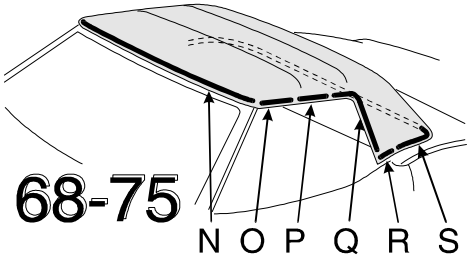

**Convertible Top Weatherstrip Sets**

**Complete Weatherstrip Sets Include...**

56-E57	12 Pieces with Tan Mohair Rear Bow	ABCDEFG	1405003	167.00
L57-58	12 Pieces with Black Mohair Rear Bow	ABCDEFG	1405004	167.00
56-60	12 Pieces with Rubber Rear Bow	ABCDEFG	1405005	129.75
61-62	12 Pieces	ABCDEFG	1405010	129.75
63-67	10 Pieces	HIJKLM	1405015	185.00
68-75	10 Pieces	NOPQRS	1405020	166.00

**63-67 Convertible Top Weatherstrip**

- All of our 63-67 Weatherstrip is made in the USA*
- H Header Inner Weatherstrip**  
Authentic extruded Black sponge rubber with molded in Push in fasteners. List \$ 45. 1406040 15.00
- I 63-67 Front Side Rail and Header Extension Weatherstrip**  
Complete with molded in steel insert & mounting studs. Save a lot, GM list is \$ 92. each. Our repro is the only authentic one made & covered just like the General's. LH 1406041 46.50 RH 1406042 46.50
- J 63-67 Center Side Rail Weatherstrip**  
With molded in steel insert & mounting studs. LH or RH side are the same. 2 reqd. 1406043 24.50
- K 63-67 Rear Vertical Weatherstrip**  
With molded in steel & threaded studs. LH Rear Vertical Weatherstrip 1406048 27.50 RH Rear Vertical Weatherstrip 1406049 27.50
- L 63-67 Rear Bow End Filler Weatherstrip**  
With molded in steel insert. GM list \$ 30 each. LH Rear Bow Filler Weatherstrip 1406045 19.50 RH Rear Bow Filler Weatherstrip 1406046 19.50
- M 63-67 Rear Bow Weatherstrip**  
Authentic profile with air cells. 1406047 17.95 63-67 Bow Weatherstrip Hold In Cord 1406039 5.50