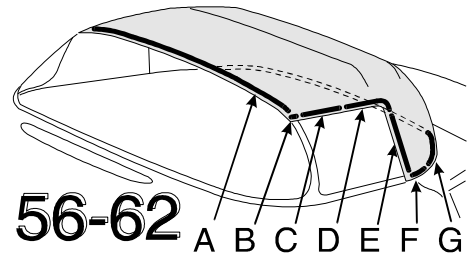

**Convertible Top Weatherstrip Sets**

**Complete Weatherstrip Sets Include...**

56-E57	12 Pieces with Tan Mohair Rear Bow	ABCDEFG	1405003	167.00
L57-58	12 Pieces with Black Mohair Rear Bow	ABCDEFG	1405004	167.00
56-60	12 Pieces with Rubber Rear Bow	ABCDEFG	1405005	129.75
61-62	12 Pieces	ABCDEFG	1405010	129.75
63-67	10 Pieces	HIJKLM	1405015	185.00
68-75	10 Pieces	NOPQRS	1405020	166.00