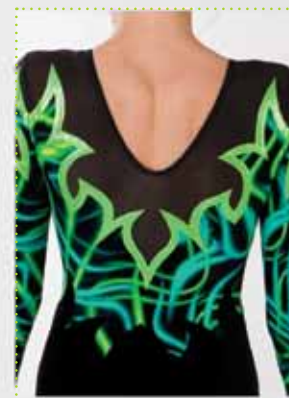

101701
FLAMER

Black Glittermist
Botanica
Black Velour
Lime

BACK VIEW