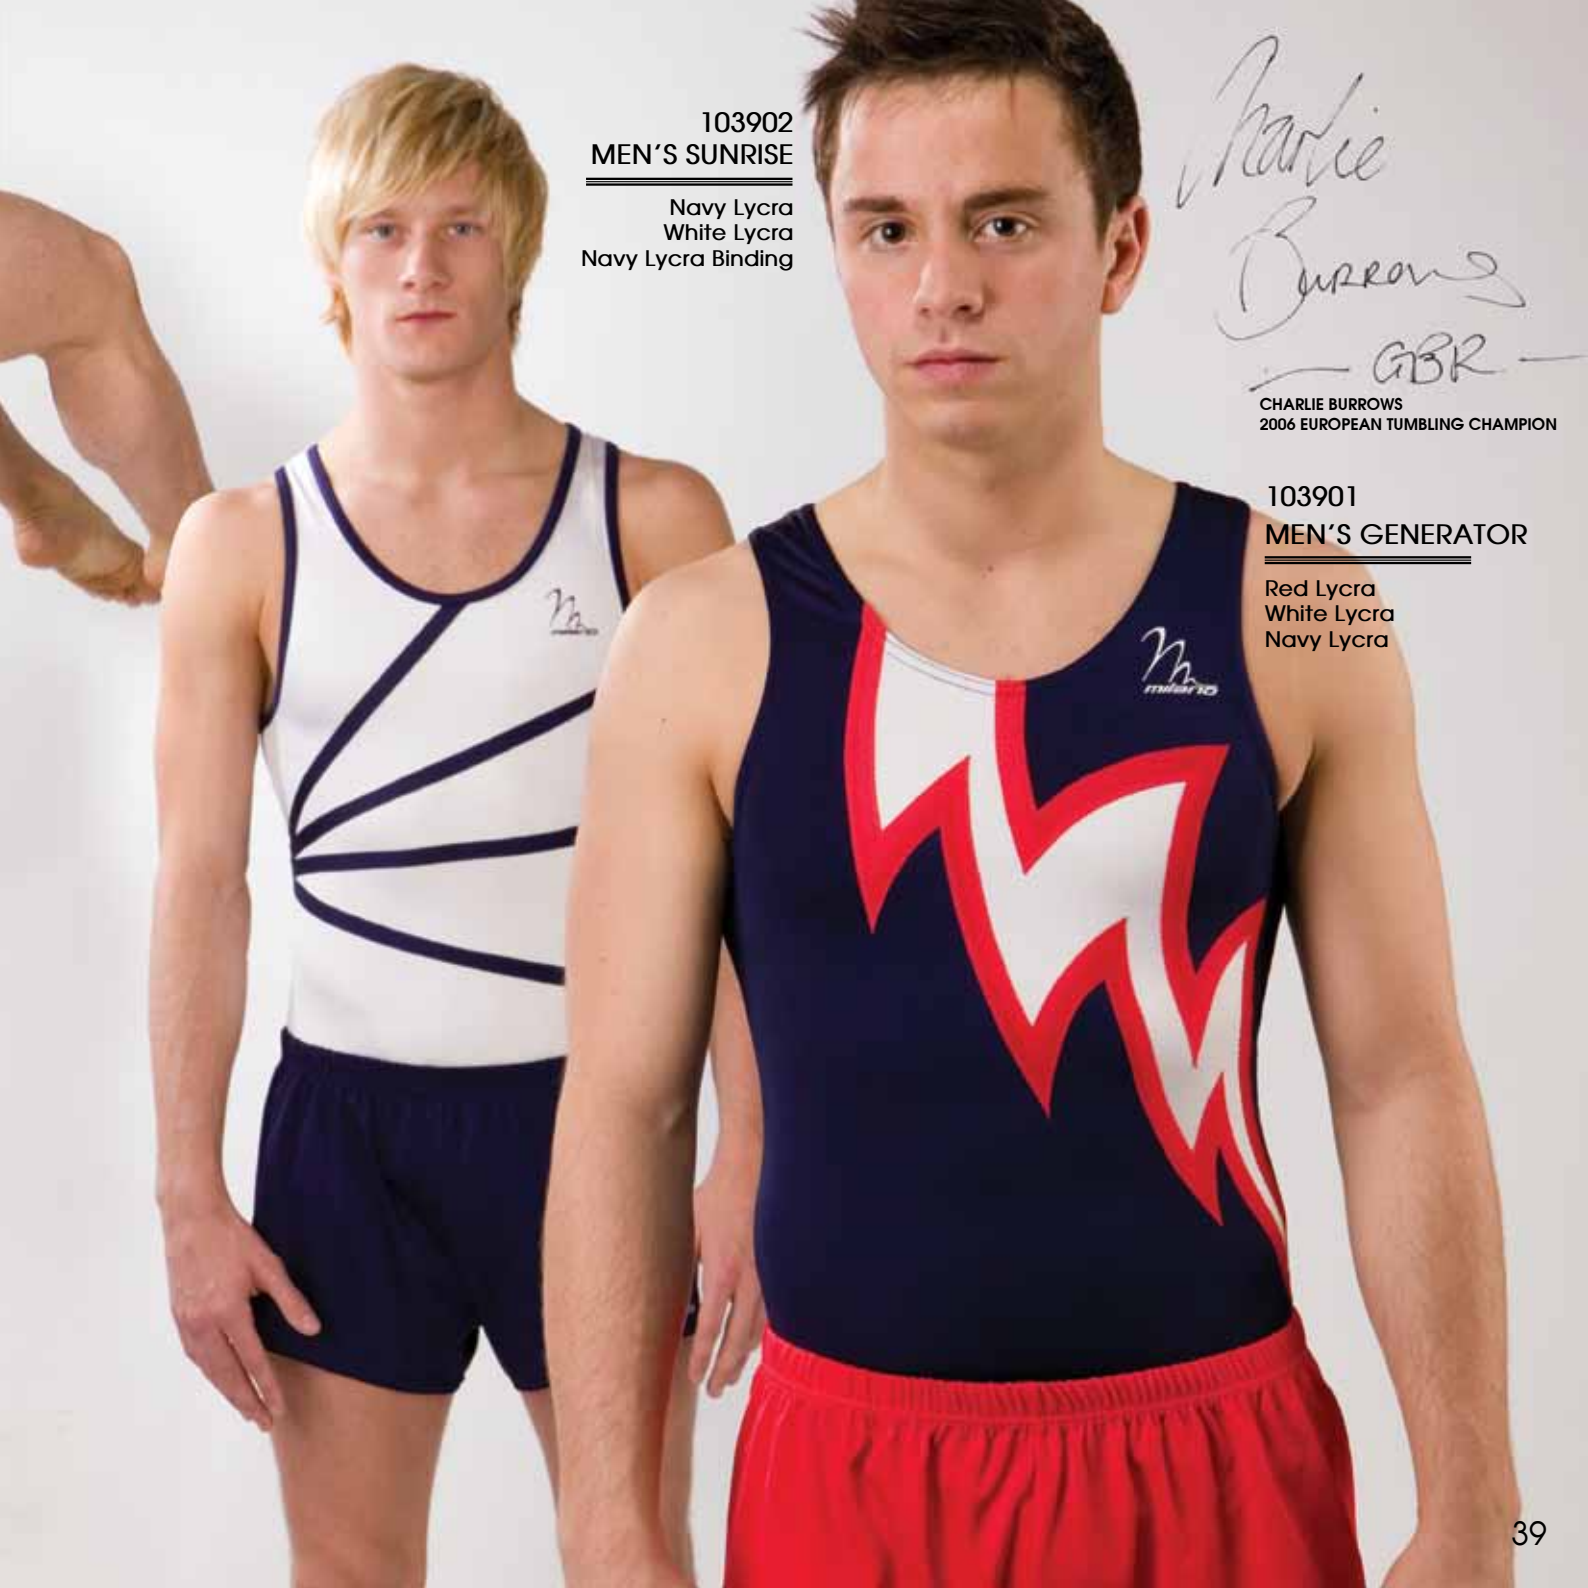

103902
MEN'S SUNRISE

Navy Lycra
White Lycra
Navy Lycra Binding

Charlie Burrows
GBR

CHARLIE BURROWS
2006 EUROPEAN TUMBLING CHAMPION

103901
MEN'S GENERATOR

Red Lycra
White Lycra
Navy Lycra