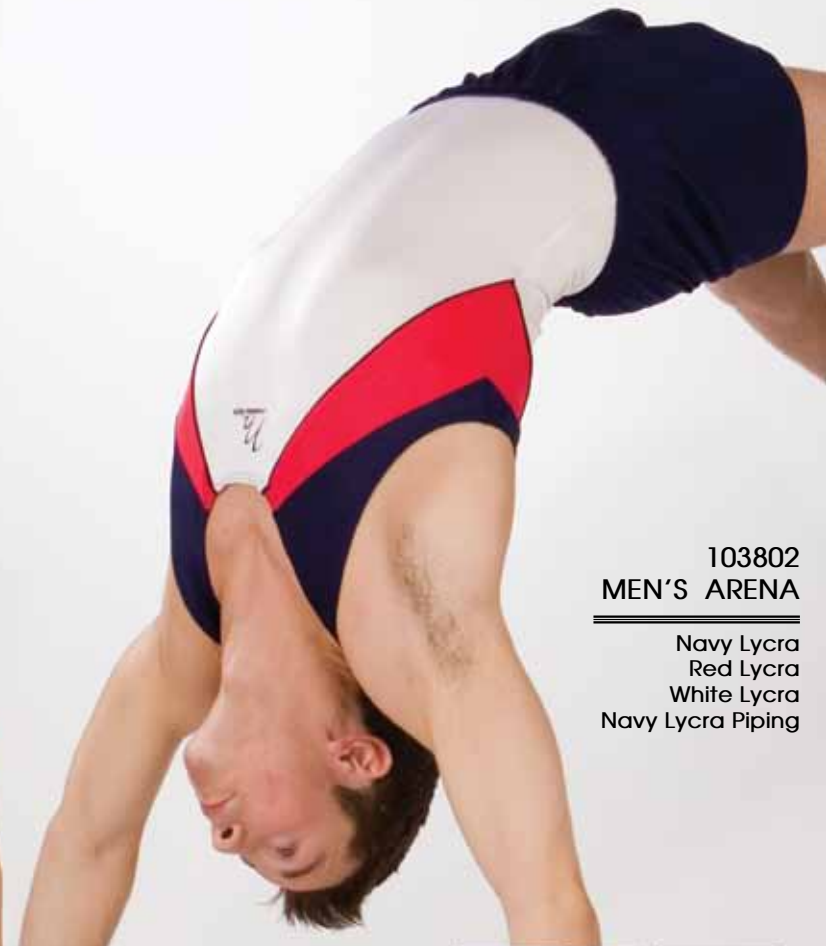

103715
White Trampoline Pants

103801
MEN'S TATTOO

Red Lycra
Navy Lycra
White Lycra

BACK VIEW

103802
MEN'S ARENA

Navy Lycra
Red Lycra
White Lycra
Navy Lycra Piping

BACK VIEW

103902
MEN'S SUNRISE