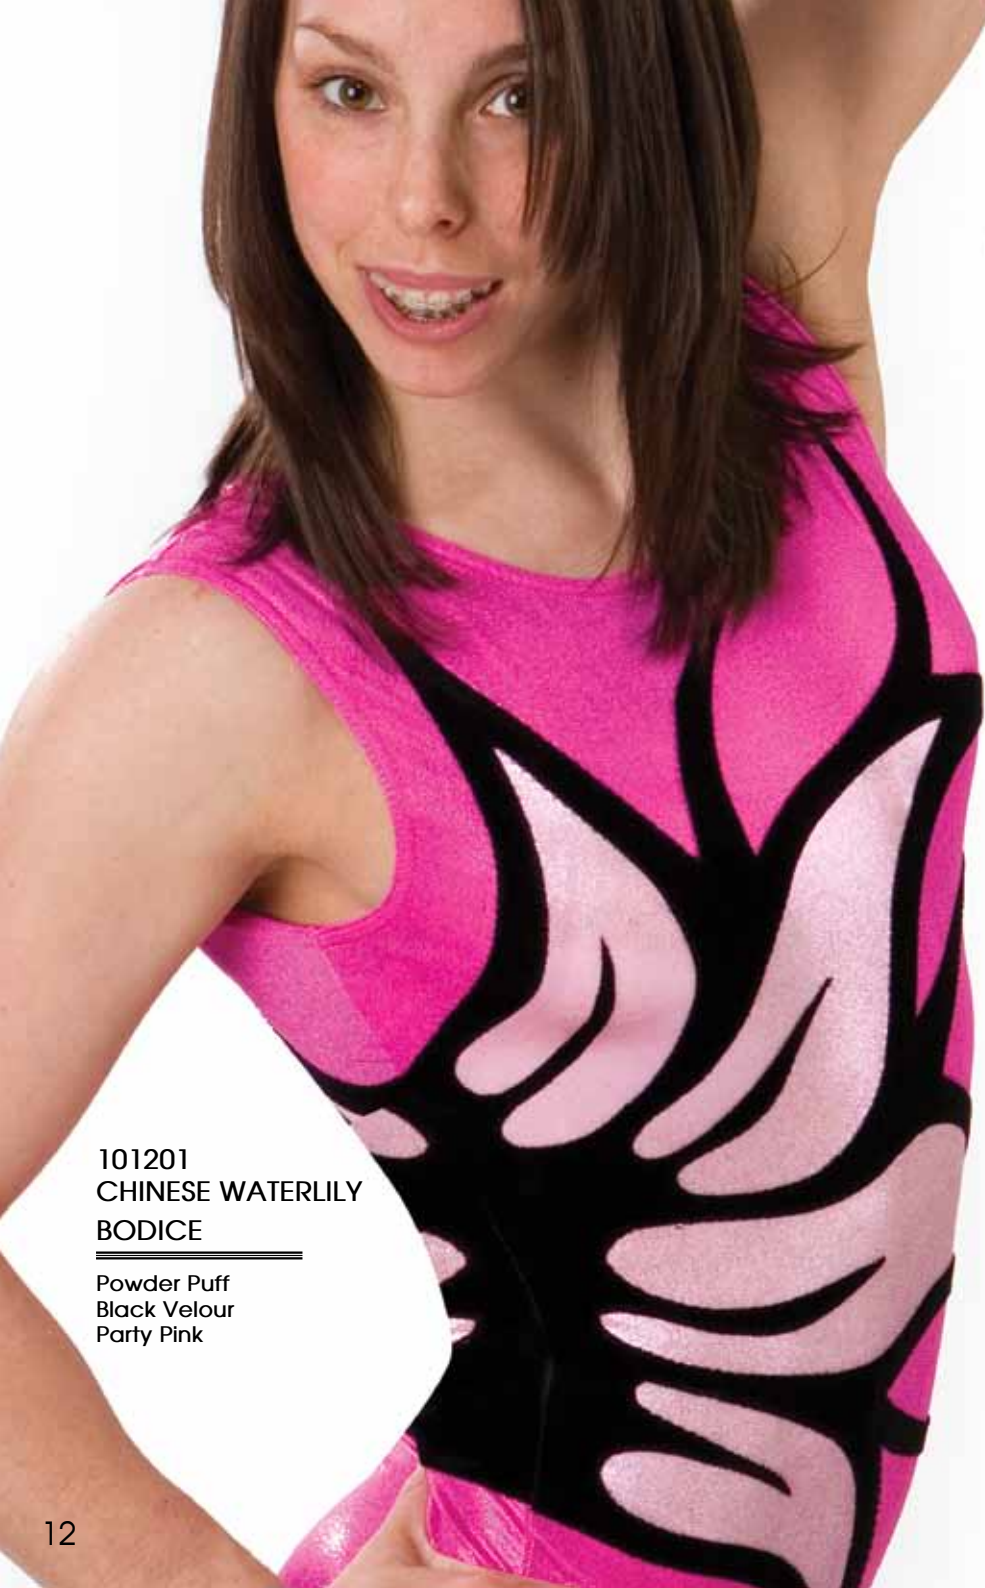

101101
JOSEPHINE BODICE

Aqua
Mermaid Prism
Lime
Jade Prism
Amazon
Indian Ocean

M
PLATINUM
COLLECTION

101102
VICTORIA FALLS
BODICE

Ice
Victoria Falls
Diamanté.

BACK VIEW

101201
CHINESE WATERLILY
BODICE

Powder Puff
Black Velour
Party Pink