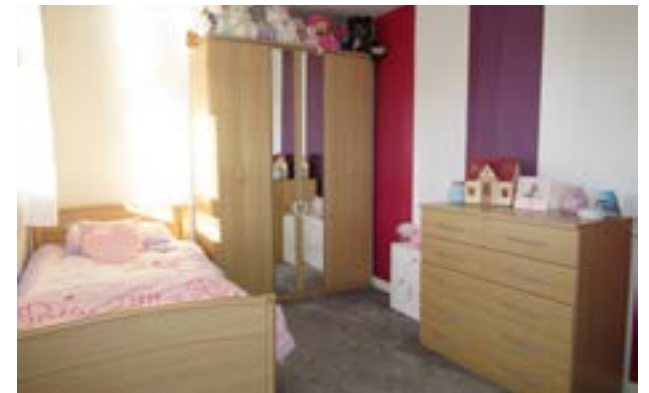

Dinng Kitchen 20.1' x 18.1'

Lounge 14' x 12'

Lounge Alternative View

Dining Kitchen Alternative View

Here's the plan.

Accommodation & Measurements

This end-terrace house comprises of:

- **Lounge:** 14' x 12'
- **Dining Kitchen:** 20.1' x 8.1'
- **Bedroom 1:** 12' x 12'
- **Bedroom 2:** 14' x 8.1'
- **Bedroom 3:** 13' x 8.1'
- **Shower Room:** 8' x 5'
- **Rear Garden**

Bedroom 1 12' x 12'

Bedroom 1 Alternative View

Bedroom 2 14' x 8.1'

Bedroom 2 Alternative View

Shower Room 8' x 5'

Bedroom 3 13' x 8.1'

Rear

More information