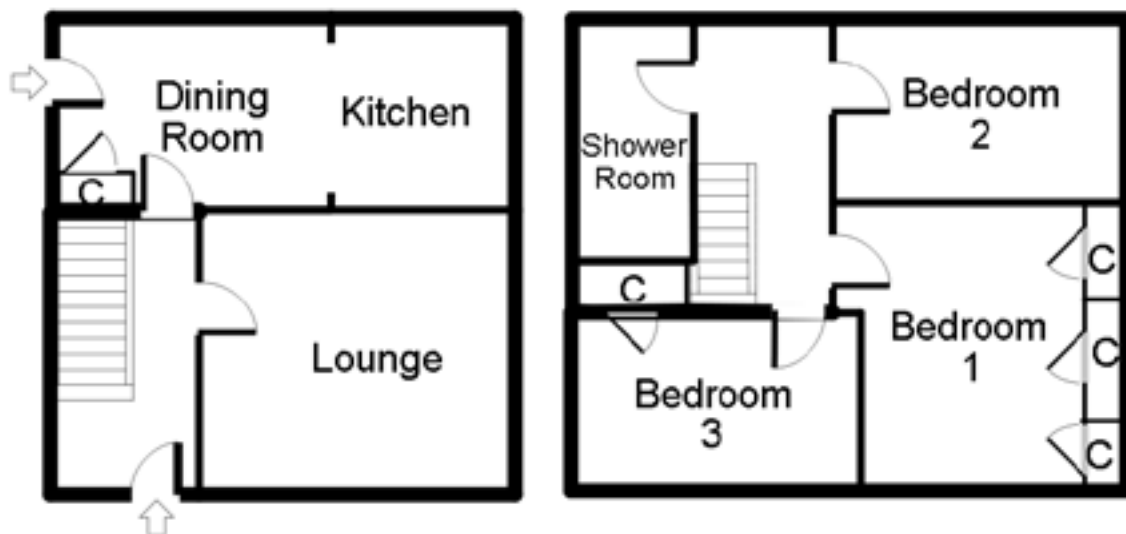

Dinng Kitchen 20.1' x 18.1'

Lounge 14' x 12'

Lounge Alternative View

Dining Kitchen Alternative View

Here's the plan.

Accommodation & Measurements

This end-terrace house comprises of:

- **Lounge:** 14' x 12'
- **Dining Kitchen:** 20.1' x 8.1'
- **Bedroom 1:** 12' x 12'
- **Bedroom 2:** 14' x 8.1'
- **Bedroom 3:** 13' x 8.1'
- **Shower Room:** 8' x 5'
- **Rear Garden**

Bedroom 1 12' x 12'

Bedroom 1 Alternative View

Bedroom 2 14' x 8.1'

Bedroom 2 Alternative View

Shower Room 8' x 5'

Bedroom 3 13' x 8.1'

Rear

More information