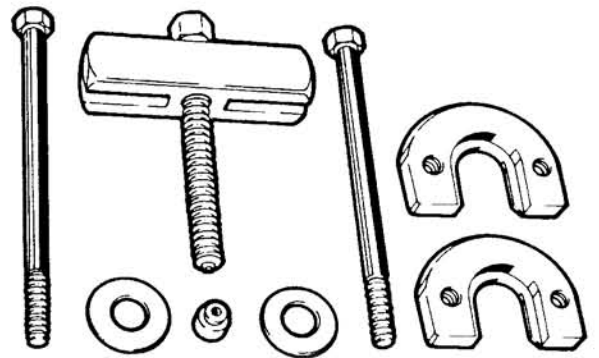

2006 POLARIS & VICTORY NEW DEALER TOOLS