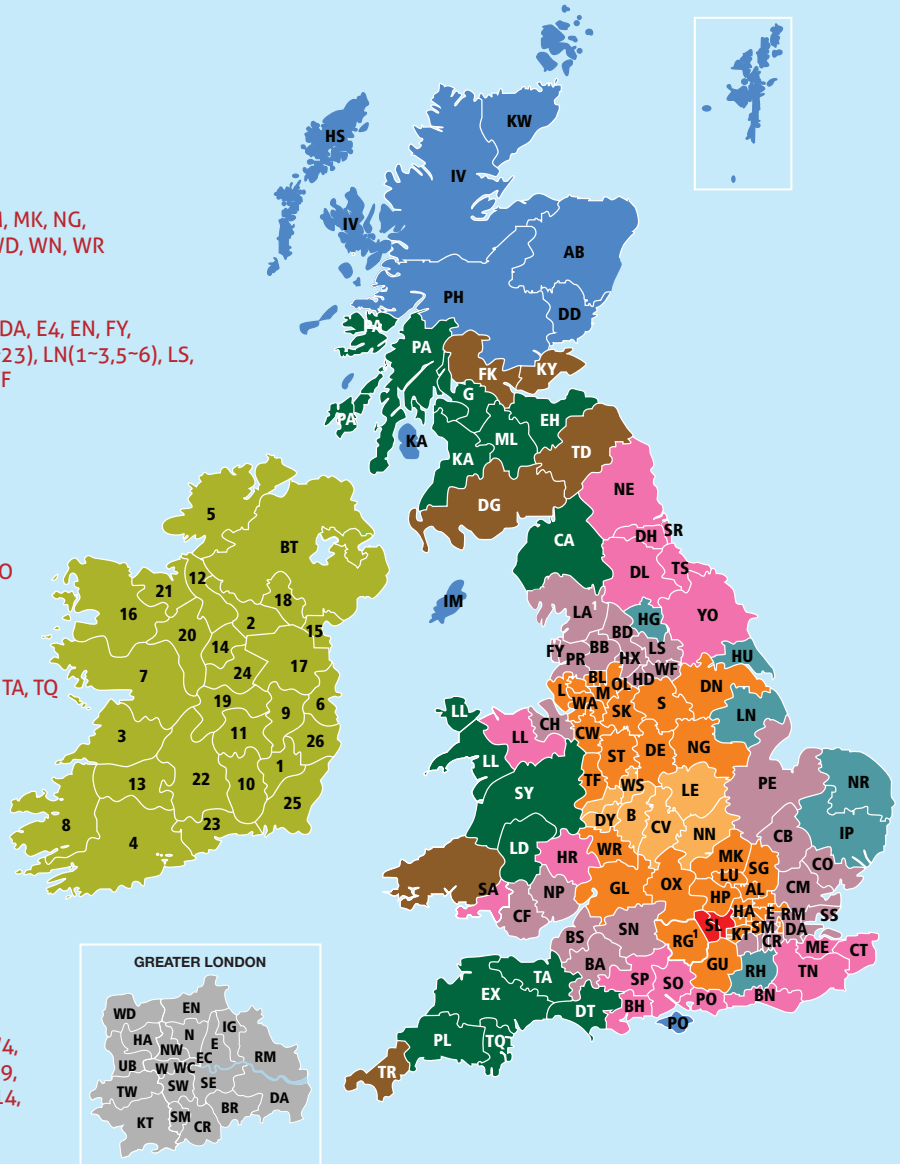

TPN Service Postcode Map

- Local** - Next day • Economy
SL, RG (1-6, 12, 30-31, 40-42, 45)
- Zone 1** - Next day • Economy
B, CV, DY, LE, NN, WS, WV
- Zone 2** - Next day • Economy
AL, BL, CW, DE, DN, GL, GU, HA, HP, L, LU, M, MK, NG, OL, OX, RG, S, SG, SK, ST, TF, TW, UB, WA, WD, WN, WR
- Zone 3** - Next day • Economy
BA, BB, BD, BR, BS, CB, CF, CH, CM, CO, CR, DA, E4, EN, FY, HD, HX, IG, KT, LA(1-8,10,11,13,16,17,21-23), LN(1-3,5-6), LS, NP, PE(1-21,26-38), PR, RM, SM, SN, SS, WF
- Zone 4** - Next day • Economy
HG, HU, IP, NR, RH, LN(4,7-13), PE(22-25)
- Zone 5** - Next day • Economy
BH, BN, CT, DH, DL, HR, LL(11-34), ME, NE, PO(1-29), SA(1-13), SO, SP, SR, TN, TS, YO
- Zone 6** - Economy
CA, DT, EH, EX, G, KA(1-26), LA(9,12,14,15, 18-20), LD, LL(35-78), ML, PA(1-19), PL, SY, TA, TQ
- Zone 7** - Economy
FK, KY, DG, TD, SA(14-73,99), TR(1-20)
- Zone 8** - Next day • Economy
AB*, DD, IV(1-39,63)*, KW(1-14)*, PH(1-26,30-41,49-50)*, PO(30-41)*
- Zone 9** - Economy
BT* (Northern Ireland), Southern Ireland*
- Zone 10** - Outer London
E4, N3, N6, N9, N11-14, N20, N21, N81, NW4, NW7, NW9, NW11, NW26, SE1, SE2, SE6, SE9, SE11, SE12, SE17-20, SE25-99, SW12, SW14, SW16, SW17, SW19-99, W5, W7, W13
- Zone 11** - Inner London
E(exc E4), N1, N2, N4, N5, N7, N8, N10, N15-19, N22, NW1-3, NW5, NW6, NW8, NW10, SE3, SE3-5, SE7, SE8, SE10, SE13-16, SE21-24, SW2-11, SW13, SW15, SW18, W2-4, W6, W8-12, W14
- Zone 12** - Central London
EC, SE1, SE11, SW1, W1, WC

¹ For RG, LA and London postcodes, please refer to the detailed Zone list

* Next Day service is not available to these postcodes:
AB31-38, 41-45, 51-56, BT18-35, 40, 42-49, 51-58, 60-71, 74-82, 92-94, GY, IV, JE, KA27-28, KW, PA20-38, 41-49, 60-78, PH17-26, 30-41, 49-50, PO30-41, TR21-25, IM1-9, Eire