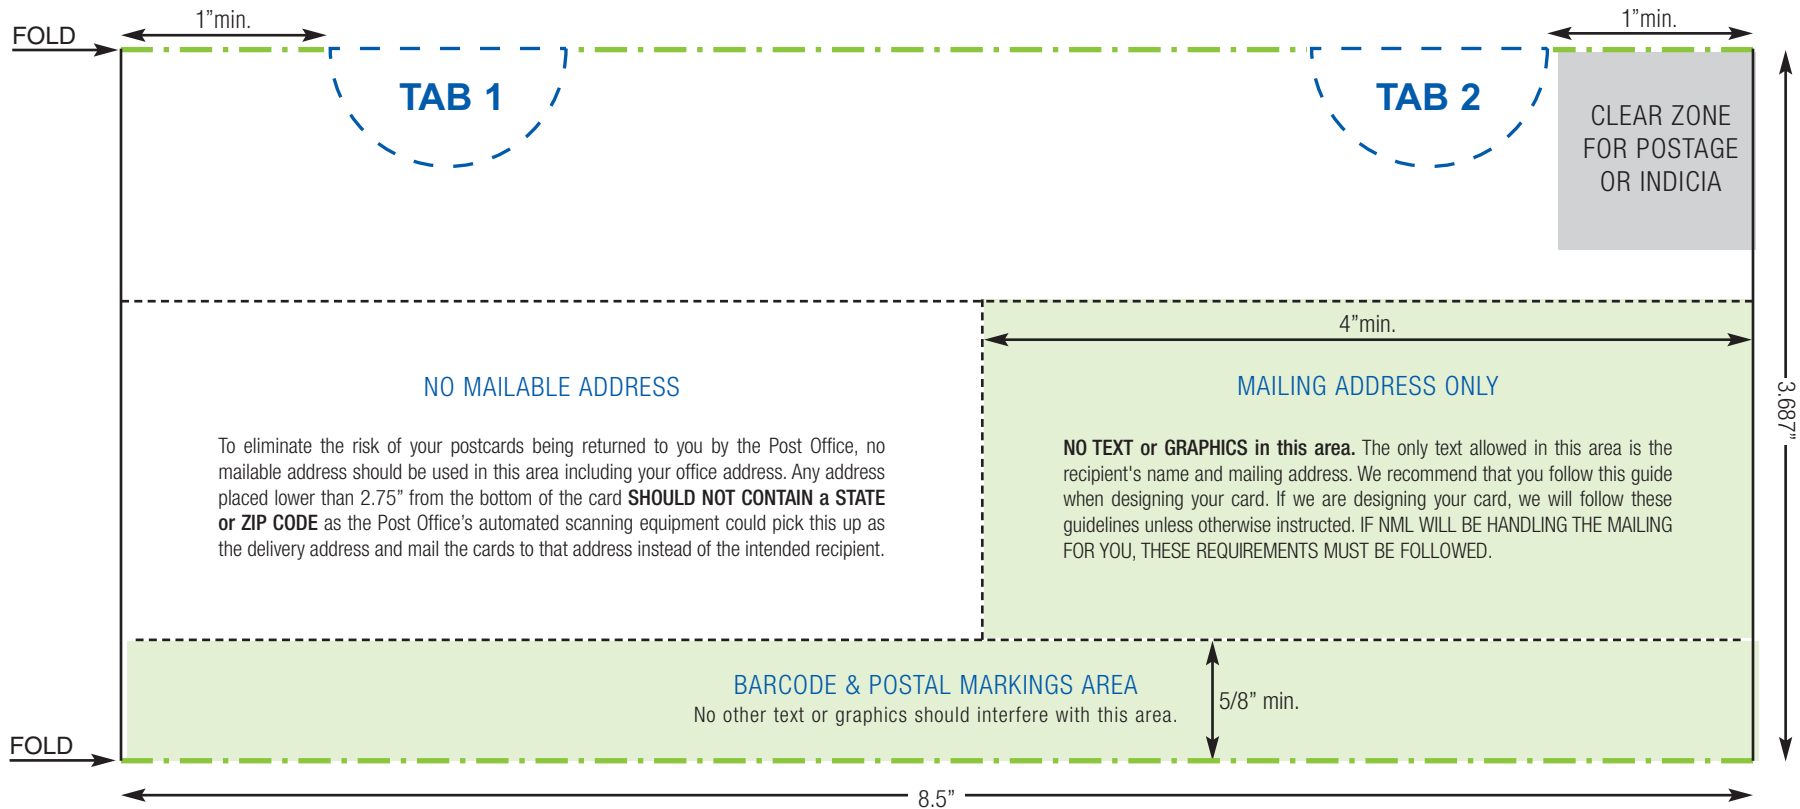

This template reflects the current requirements by the U.S. Postal Service to qualify for automated handling of your postcards which will insure the quickest and most cost effective delivery of your cards.

Postal Requirements

Mailing Panel of Tri-Fold Brochure

Tabbing Requirements

OPENING AT THE TOP
When folded, the opening must be at the top when looking at the mailing panel, TWO TABS are required for mailing.