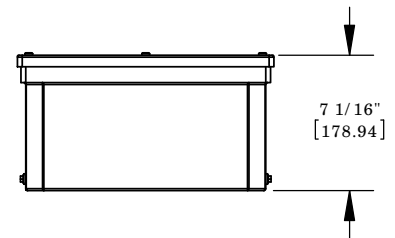

MADE IN THE USA