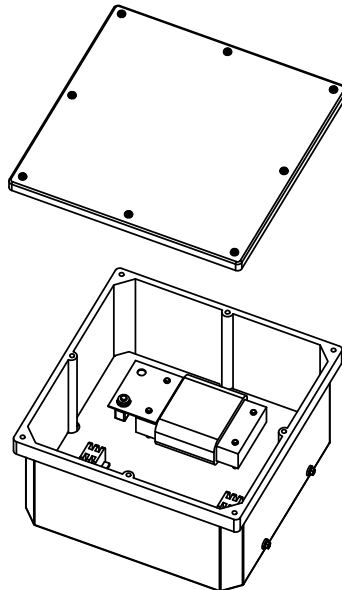

MADE IN THE USA