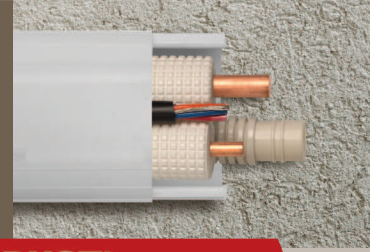

INABA DENKO

SLIMDUCT®

THE ORIGINAL PREMIUM GRADE LINESET DUCTING

New! Duct & Fitting Kit.

SD
4 Duct lengths
39"

SJ
Coupler

SJ
Coupler

SK
90° Flat Ell

SEN
End Fitting

SW
Wall Inlet

Boxed kit includes 13' of duct and all essential fittings to hide and protect the lineset for a typical A/C installation. Kit available in 2 sizes • SDK77 • SDK100 White only.