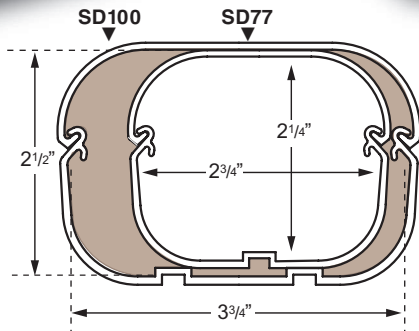

INABA DENKO

SLIMDUCT®

THE ORIGINAL PREMIUM GRADE LINESET DUCTING

New! Duct & Fitting Kit.

SD
4 Duct lengths
39"

SJ
Coupler

SJ
Coupler

SK
90° Flat Ell

SEN
End Fitting

SW
Wall Inlet

Boxed kit includes 13' of duct and all essential fittings to hide and protect the lineset for a typical A/C installation. Kit available in 2 sizes • SDK77 • SDK100 White only.

Ordering Information

Code	Description	Qty.
85005	SDK77W - 2 3/4" White Kit	1
85105	SDK100W - 3 3/4" White Kit	1