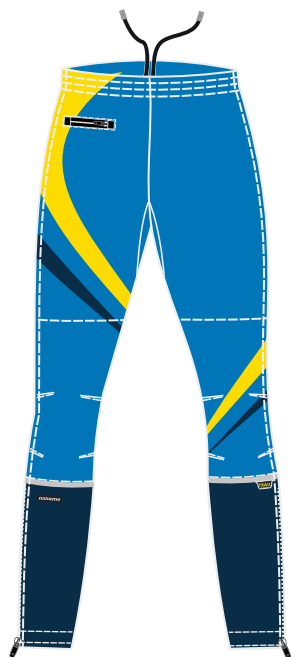

order sheet

noname

Elite suit

DIGI

■ First sketches

copyright nomade collection
NONAME

NONAME

Running suit DIGI

■ First sketches

NONAME

Retro jacket + pace hat

Sewed + digi

■ First sketches

XC Racing suit/biathlon suit

DIGI

NONAME

■ First sketches

Track and field DIGI

■ First sketches

Fama top

running singlet

Saara top

Petter tights

Emma tights

Logo 1:
Colors:
Size:
Placement:

LOGO 2

Logo 2:
Colors:
Size:
Placement:

LOGO 3

Logo 3:
Colors:
Size:
Placement:

LOGO 4

Logo 4:
Colors:
Size:
Placement: