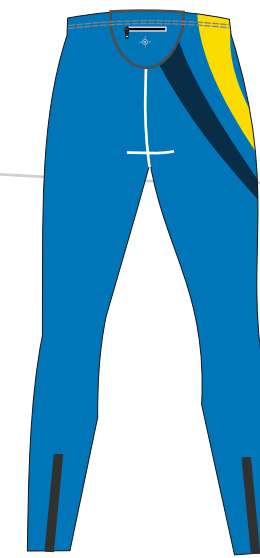

■ First sketches

NONAME

Retro jacket + pace hat

Sewed + digi

■ First sketches

XC Racing suit/biathlon suit

DIGI

NONAME

■ First sketches

Track and field DIGI

■ First sketches

Fama top

running singlet

Saara top

Petter tights

Emma tights

Long tights

Running T-shirts

DIGI

■ First sketches

noname

NONAME

Logo information sheet

LOGO 1

Logo 1:
Colors:
Size:
Placement:

LOGO 2

Logo 2:
Colors:
Size:
Placement:

LOGO 3

Logo 3:
Colors:
Size:
Placement:

LOGO 4

Logo 4:
Colors:
Size:
Placement: