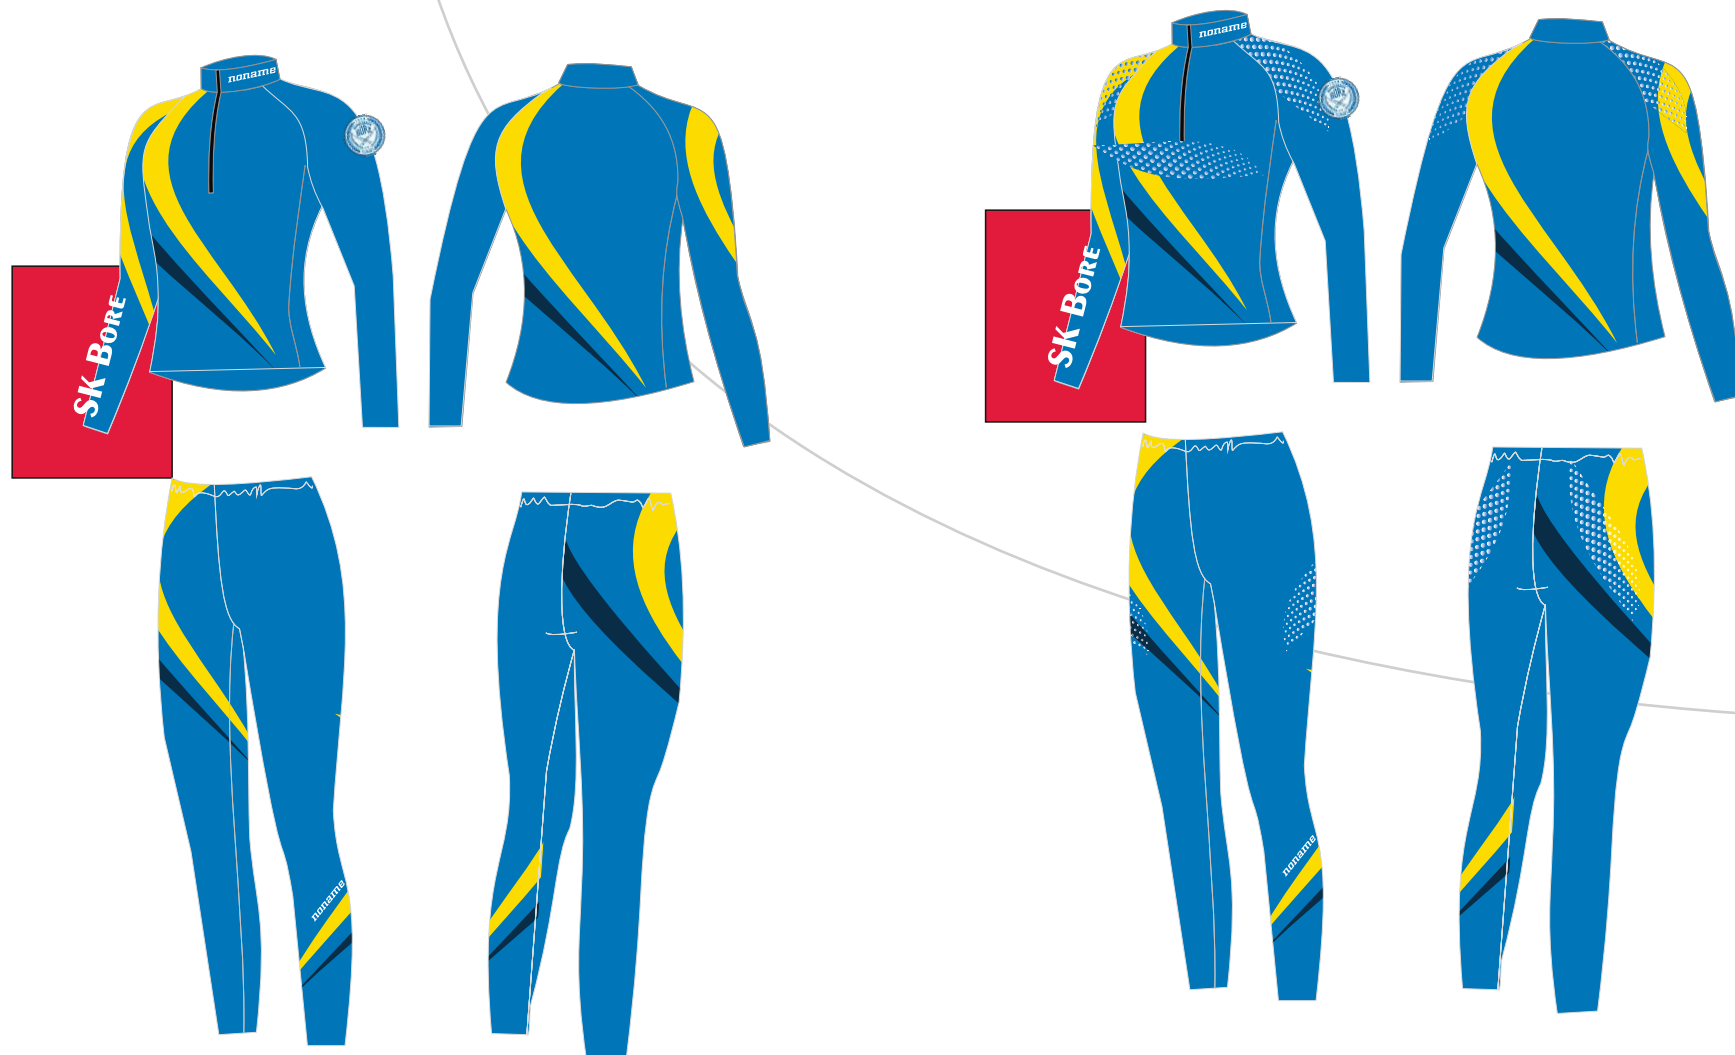

■ First sketches

NONAME

Retro jacket + pace hat

Sewed + digi

■ First sketches

XC Racing suit/biathlon suit

DIGI

NONAME

■ First sketches

Track and field DIGI

■ First sketches

Fama top

running singlet

Saara top

Petter tights

Emma tights

Long tights

Running T-shirts

DIGI

■ First sketches

noname

NONAME

Logo information sheet

LOGO 1

Logo 1:
Colors:
Size:
Placement:

LOGO 2

Logo 2:
Colors:
Size:
Placement:

LOGO 3

Logo 3:
Colors:
Size:
Placement:

LOGO 4

Logo 4:
Colors:
Size:
Placement: