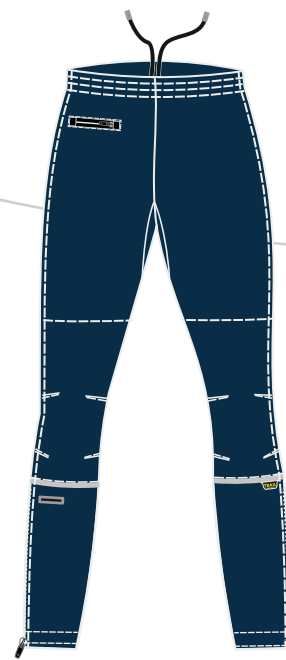

order sheet

noname

Elite suit

DIGI

■ First sketches

copyright nomade collection
NONAME

NONAME

Running suit DIGI

■ First sketches

NONAME

Retro jacket + pace hat

Sewed + digi

■ First sketches

XC Racing suit/biathlon suit

DIGI

NONAME

■ First sketches

Track and field DIGI

■ First sketches

Fama top

running singlet

Saara top

Petter tights

Emma tights

Logo 1:
Colors:
Size:
Placement:

LOGO 2

Logo 2:
Colors:
Size:
Placement:

LOGO 3

Logo 3:
Colors:
Size:
Placement:

LOGO 4

Logo 4:
Colors:
Size:
Placement: