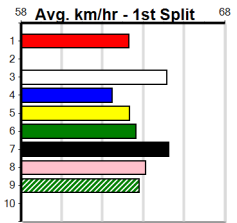

Sale

RHYS HINE CONTRACTING

440 Metres

Maiden

1

5:53PM

(VIC time)

Speedy beginner SIR HUGO (7) had little luck soon after box rise last start. Based on his recent solid placings here, he is capable of improving with a clear run. LOVES IT (1) ran home well placing at Warragul overcoming early trouble.

1st $990
2nd $285
3rd $140

Watchdog Tips: **7** **1** **3** **6** **Bet:** **Box Trifecta 1,3,6,7 ($10 for 41.66%)**