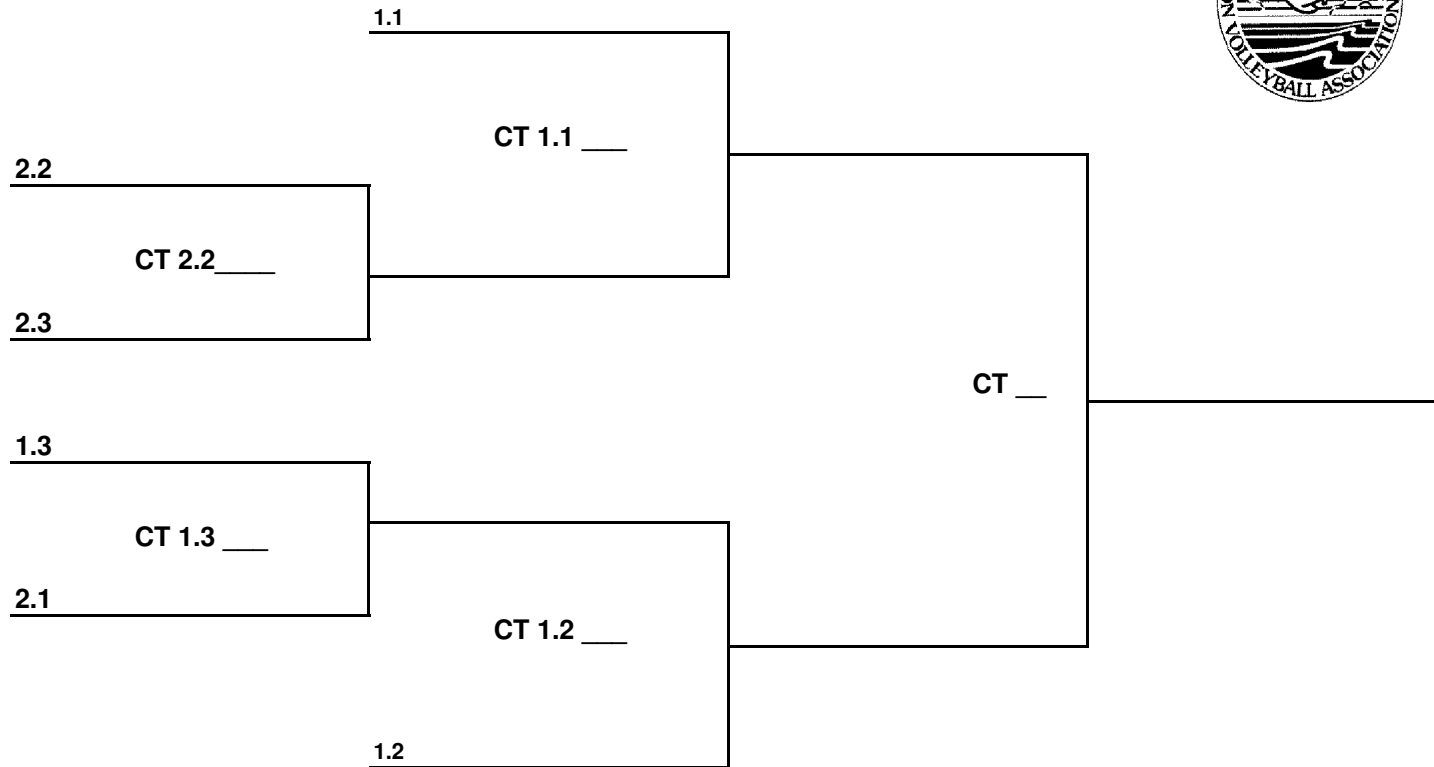

6-TEAM PLAYOFF BRACKET

WORK TEAMS: 1st Place BYE teams

WORK TEAMS: Loser of previous match(es) with least travel (based on team rep address), unless otherwise indicated.